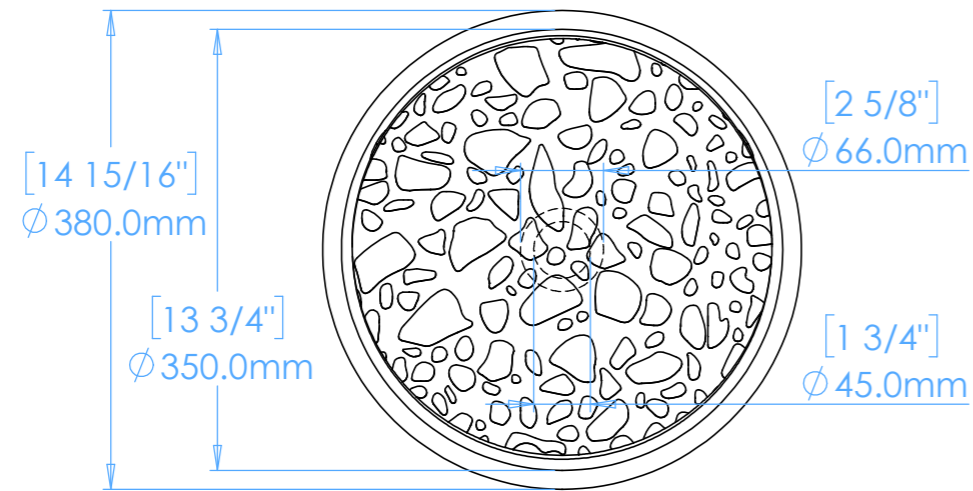

Anno A1

Plan View

Front View

Side View

Underside View

Section A-A

NOTES

Unless otherwise specified, dimensions are in millimeters.

Kast take no responsibility for any dimensions obtained by scaling from this drawing.

DIMENSIONS:

D380mm (14 15/16inches)
H120mm (4 3/4inches)

CODE:	AN.A1
WEIGHT:	14kg / 31lbs
BRACKETS:	Not Included
DRAWN BY:	DB
TOLERANCE:	+/- 3mm