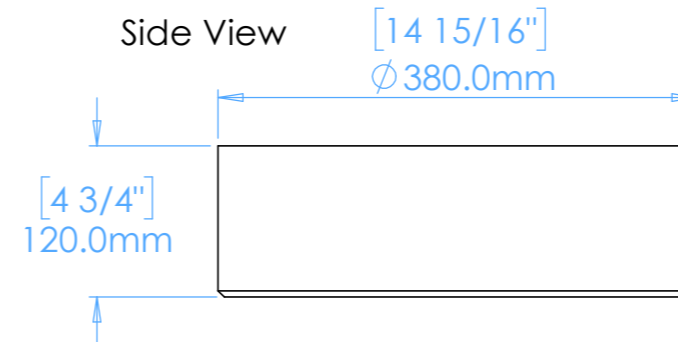

Anno A1

Plan View

Front View

Side View

Underside View

Section A-A

NOTES

Unless otherwise specified, dimensions are in millimeters.

Kast take no responsibility for any dimensions obtained by scaling from this drawing.

DIMENSIONS:

D380mm (14 15/16inches)
H120mm (4 3/4inches)

CODE:	AN.A1
WEIGHT:	14kg / 31lbs
BRACKETS:	Not Included
DRAWN BY:	DB
TOLERANCE:	+/- 3mm