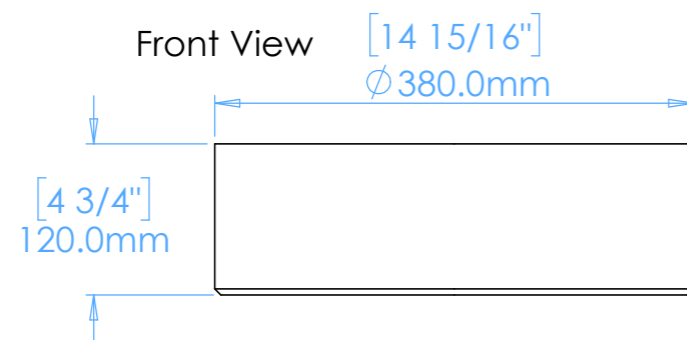

Anno A1

Plan View

Front View

Side View

Underside View

Section A-A

NOTES

Unless otherwise specified, dimensions are in millimeters.

Kast take no responsibility for any dimensions obtained by scaling from this drawing.

DIMENSIONS:

D380mm (14 15/16inches)
H120mm (4 3/4inches)

CODE:	AN.A1
WEIGHT:	14kg / 31lbs
BRACKETS:	Not Included
DRAWN BY:	DB
TOLERANCE:	+/- 3mm