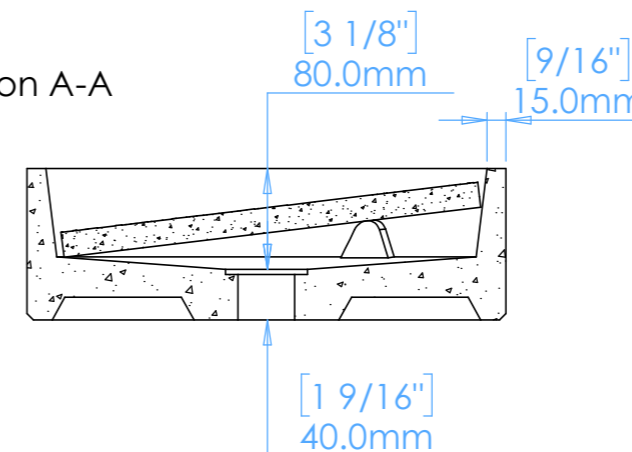

Anno A1

Plan View

Front View

Side View

Underside View

Section A-A

NOTES

Unless otherwise specified, dimensions are in millimeters.

Kast take no responsibility for any dimensions obtained by scaling from this drawing.

DIMENSIONS:

D380mm (14 15/16inches)
H120mm (4 3/4inches)

CODE:	AN.A1
WEIGHT:	14kg / 31lbs
BRACKETS:	Not Included
DRAWN BY:	DB
TOLERANCE:	+/- 3mm