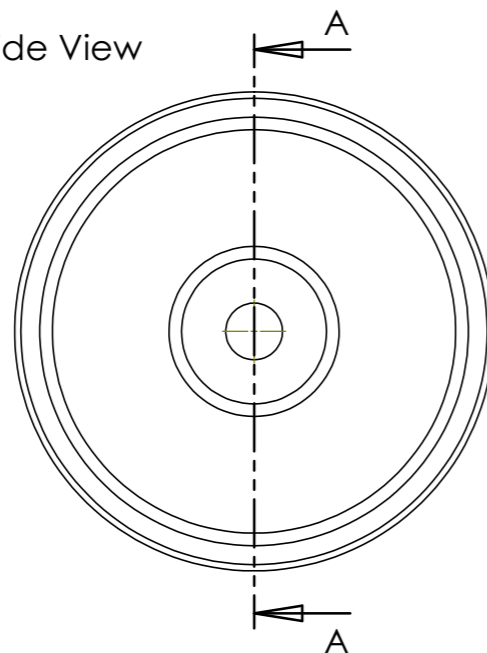

Anno A1

Plan View

Front View

Side View

Underside View

Section A-A

NOTES

Unless otherwise specified, dimensions are in millimeters.

Kast take no responsibility for any dimensions obtained by scaling from this drawing.

DIMENSIONS:

D380mm (14 15/16inches)
H120mm (4 3/4inches)

CODE:	AN.A1
WEIGHT:	14kg / 31lbs
BRACKETS:	Not Included
DRAWN BY:	DB
TOLERANCE:	+/- 3mm