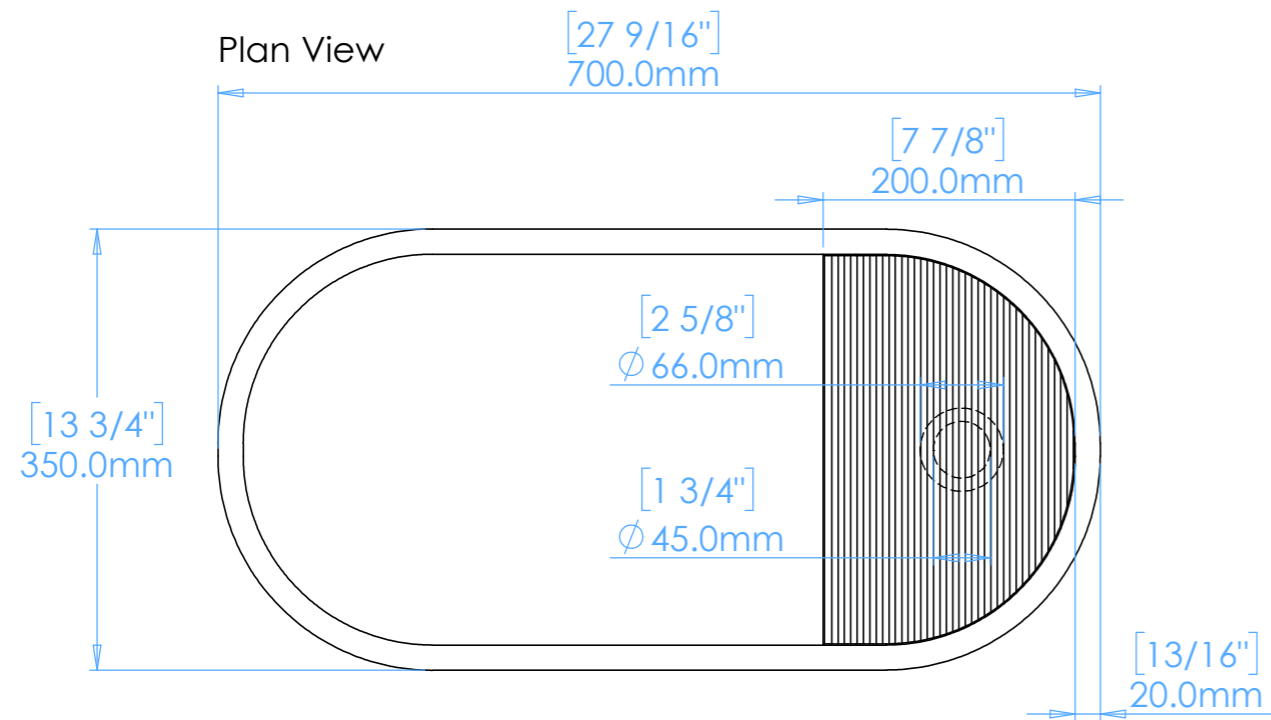

Aura A1.L

NOTES

Unless otherwise specified, dimensions are in millimeters.

Kast take no responsibility for any dimensions obtained by scaling from this drawing.

DIMENSIONS:

L700mm (27 9/16inches)
W350mm (13 3/4inches)
H120mm (4 3/4inches)

CODE:	A.A1.L
WEIGHT:	38kg / 84lbs
BRACKETS:	Included
DRAWN BY:	DB
TOLERANCE:	+/- 3mm