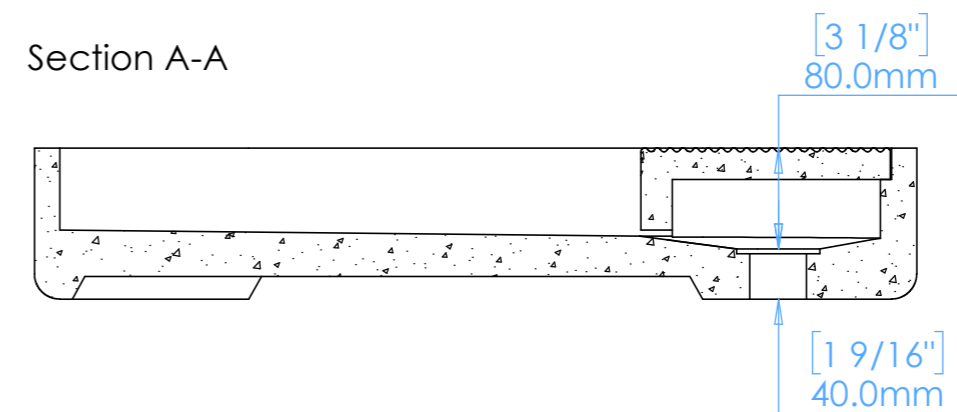

Aura A1.L

NOTES

Unless otherwise specified, dimensions are in millimeters.

Kast take no responsibility for any dimensions obtained by scaling from this drawing.

DIMENSIONS:

L700mm (27 9/16inches)
W350mm (13 3/4inches)
H120mm (4 3/4inches)

CODE:	A.A1.L
WEIGHT:	38kg / 84lbs
BRACKETS:	Included
DRAWN BY:	DB
TOLERANCE:	+/- 3mm