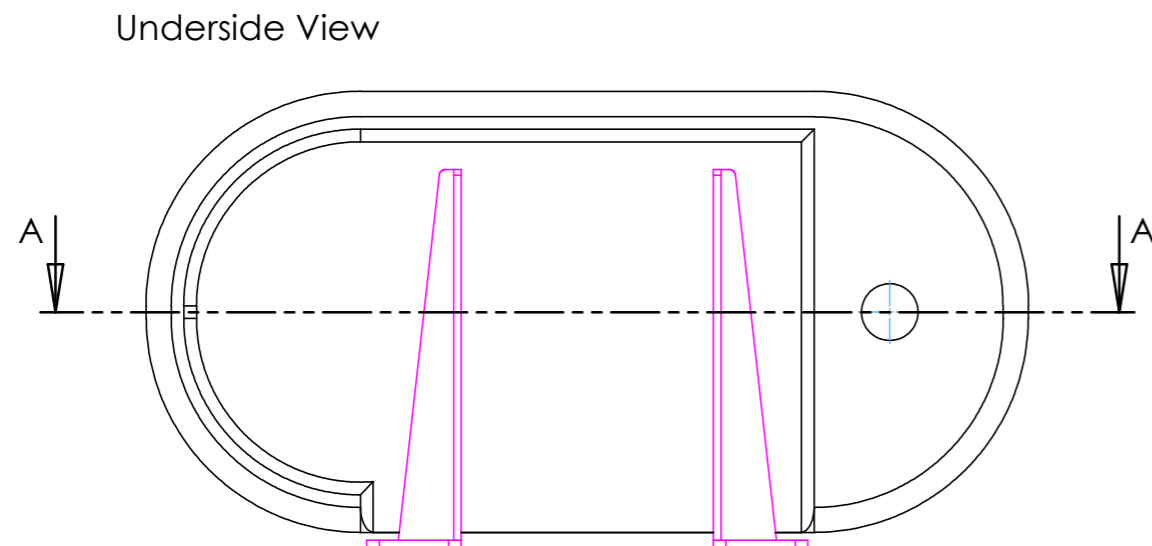

Aura A1.L

NOTES

Unless otherwise specified, dimensions are in millimeters.

Kast take no responsibility for any dimensions obtained by scaling from this drawing.

DIMENSIONS:

L700mm (27 9/16inches)
W350mm (13 3/4inches)
H120mm (4 3/4inches)

CODE:	A.A1.L
WEIGHT:	38kg / 84lbs
BRACKETS:	Included
DRAWN BY:	DB
TOLERANCE:	+/- 3mm