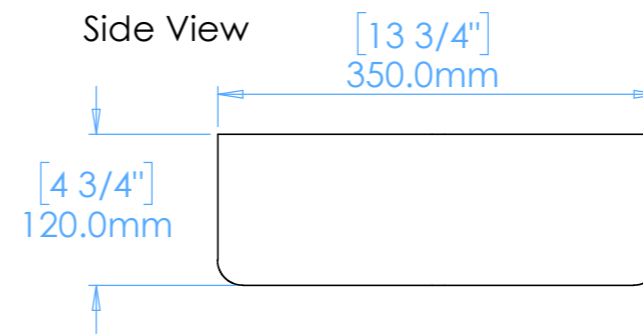

Aura A1.L

NOTES

Unless otherwise specified, dimensions are in millimeters.

Kast take no responsibility for any dimensions obtained by scaling from this drawing.

DIMENSIONS:

L700mm (27 9/16inches)
W350mm (13 3/4inches)
H120mm (4 3/4inches)

CODE:	A.A1.L
WEIGHT:	38kg / 84lbs
BRACKETS:	Included
DRAWN BY:	DB
TOLERANCE:	+/- 3mm