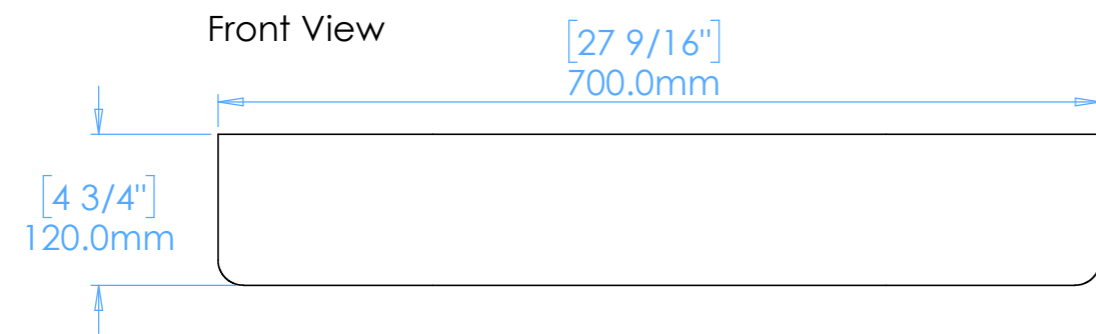

Aura A1.L

NOTES

Unless otherwise specified, dimensions are in millimeters.

Kast take no responsibility for any dimensions obtained by scaling from this drawing.

DIMENSIONS:

L700mm (27 9/16inches)
W350mm (13 3/4inches)
H120mm (4 3/4inches)

CODE:	A.A1.L
WEIGHT:	38kg / 84lbs
BRACKETS:	Included
DRAWN BY:	DB
TOLERANCE:	+/- 3mm