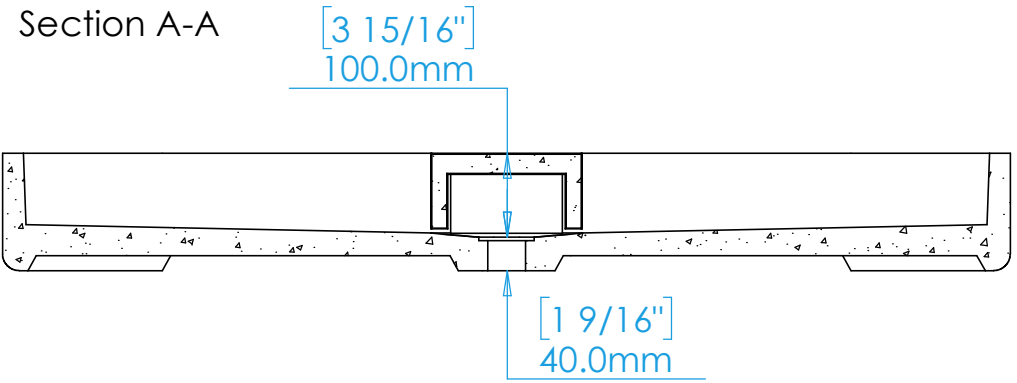

Aura Double A1

NOTES
 Unless otherwise specified, dimensions are in millimeters.
 Kast take no responsibility for any dimensions obtained by scaling from this drawing.

DIMENSIONS:	
L1200mm (47 1/4inches) W400mm (15 3/4inches) H140mm (5 1/2inches)	
CODE:	AD.A1
WEIGHT:	75kg / 165lbs
BRACKETS:	Included
DRAWN BY:	DB
TOLERANCE:	+/- 3mm