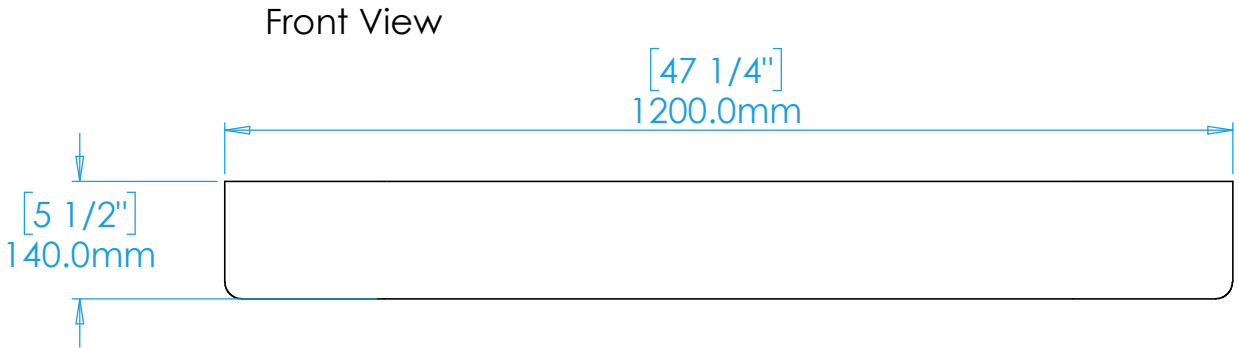

Aura Double A1

NOTES
 Unless otherwise specified, dimensions are in millimeters.
 Kast take no responsibility for any dimensions obtained by scaling from this drawing.

DIMENSIONS:	
L1200mm (47 1/4inches) W400mm (15 3/4inches) H140mm (5 1/2inches)	
CODE:	AD.A1
WEIGHT:	75kg / 165lbs
BRACKETS:	Included
DRAWN BY:	DB
TOLERANCE:	+/- 3mm