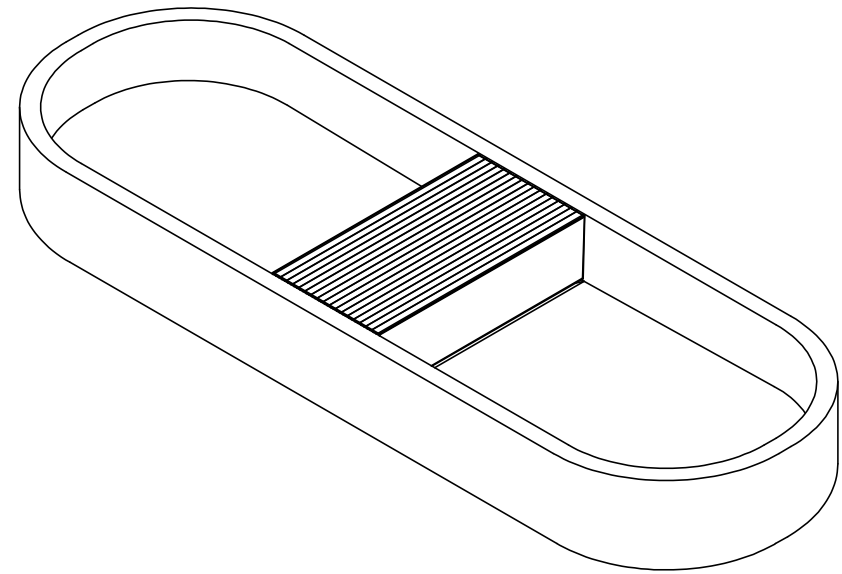

Aura Double A1

NOTES
 Unless otherwise specified, dimensions are in millimeters.
 Kast take no responsibility for any dimensions obtained by scaling from this drawing.

DIMENSIONS:	
L1200mm (47 1/4inches) W400mm (15 3/4inches) H140mm (5 1/2inches)	
CODE:	AD.A1
WEIGHT:	75kg / 165lbs
BRACKETS:	Included
DRAWN BY:	DB
TOLERANCE:	+/- 3mm