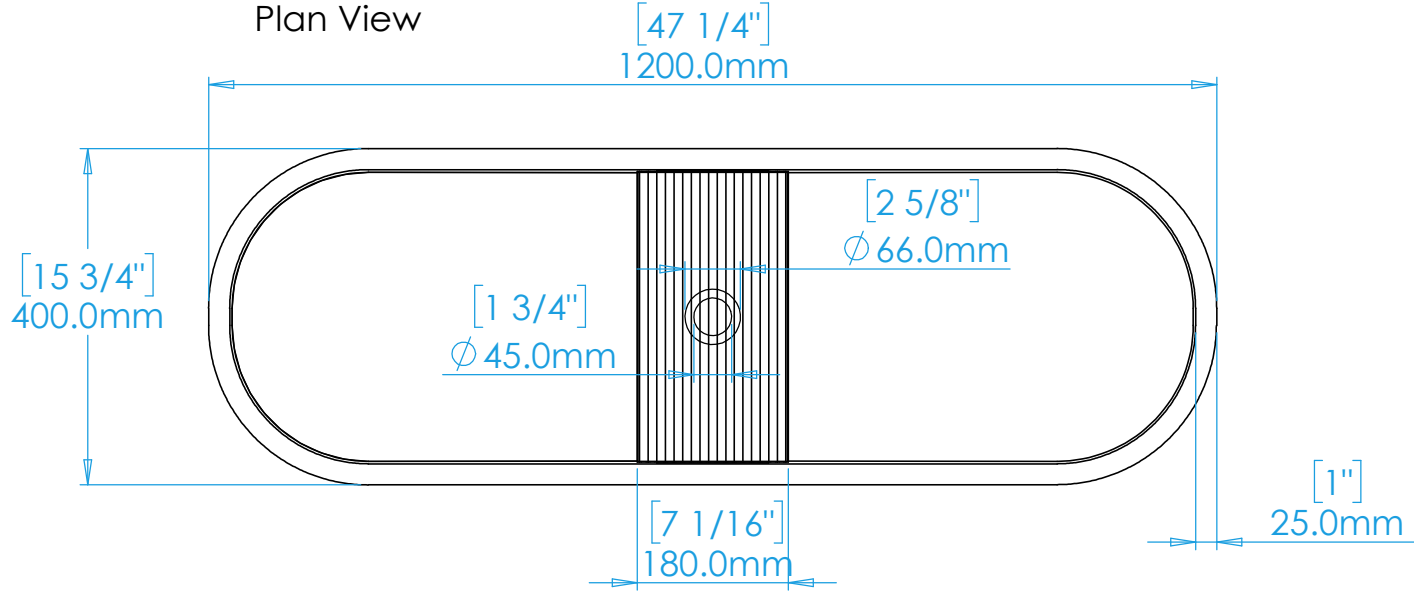

Aura Double A1

NOTES
 Unless otherwise specified, dimensions are in millimeters.
 Kast take no responsibility for any dimensions obtained by scaling from this drawing.

DIMENSIONS:	
L1200mm (47 1/4inches) W400mm (15 3/4inches) H140mm (5 1/2inches)	
CODE:	AD.A1
WEIGHT:	75kg / 165lbs
BRACKETS:	Included
DRAWN BY:	DB
TOLERANCE:	+/- 3mm