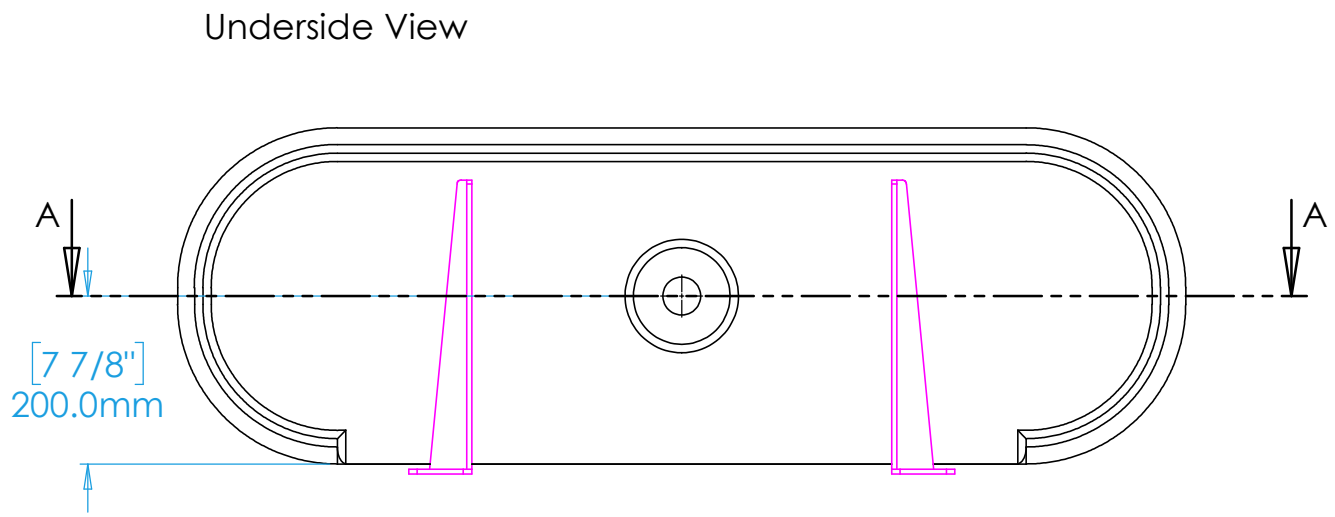

Aura Double A1

NOTES
 Unless otherwise specified, dimensions are in millimeters.
 Kast take no responsibility for any dimensions obtained by scaling from this drawing.

DIMENSIONS:	
L1200mm (47 1/4inches) W400mm (15 3/4inches) H140mm (5 1/2inches)	
CODE:	AD.A1
WEIGHT:	75kg / 165lbs
BRACKETS:	Included
DRAWN BY:	DB
TOLERANCE:	+/- 3mm