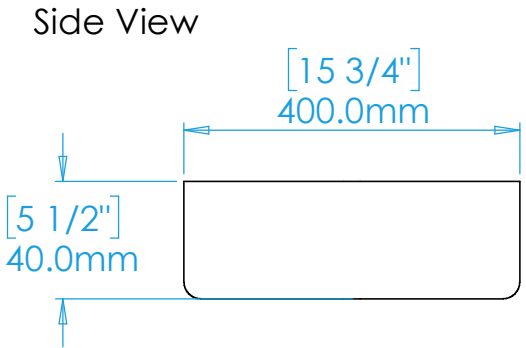

Aura Double A1

NOTES
 Unless otherwise specified, dimensions are in millimeters.
 Kast take no responsibility for any dimensions obtained by scaling from this drawing.

DIMENSIONS:	
L1200mm (47 1/4inches) W400mm (15 3/4inches) H140mm (5 1/2inches)	
CODE:	AD.A1
WEIGHT:	75kg / 165lbs
BRACKETS:	Included
DRAWN BY:	DB
TOLERANCE:	+/- 3mm