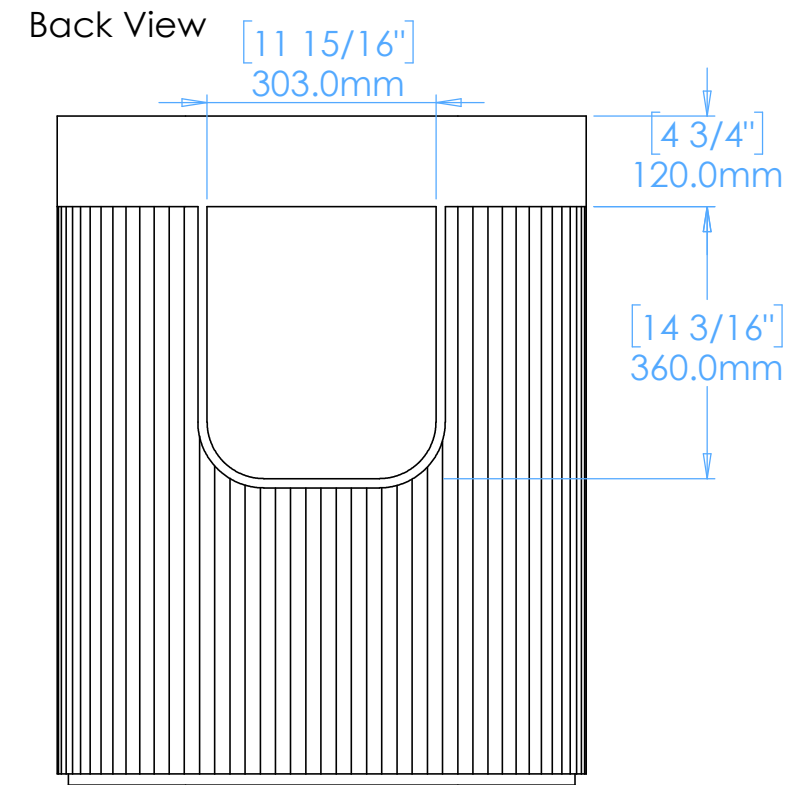

## NOTES

Unless otherwise specified, dimensions are in millimeters.

Kast take no responsibility for any dimensions obtained by scaling from this drawing.

## DIMENSIONS:

L700mm (27 9/16inches)  
W350mm (13 3/4inches)  
H885mm (34 13/16inches)

CODE:	AP.A1
WEIGHT:	150kg / 330lbs
BRACKETS:	Not Included
DRAWN BY:	DB
TOLERANCE:	+/- 3mm