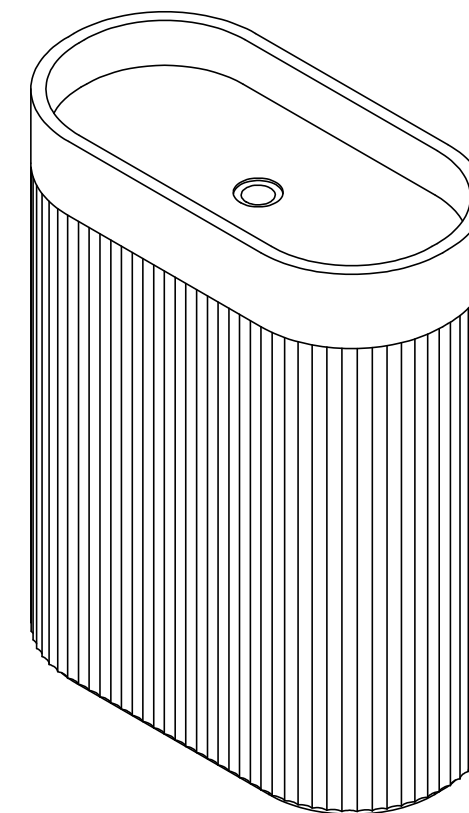

# Aura Pedestal A1

## NOTES

Unless otherwise specified, dimensions are in millimeters.

Kast take no responsibility for any dimensions obtained by scaling from this drawing.

## DIMENSIONS:

L700mm (27 9/16inches)  
W350mm (13 3/4inches)  
H885mm (34 13/16inches)

CODE:	AP.A1
WEIGHT:	150kg / 330lbs
BRACKETS:	Not Included
DRAWN BY:	DB
TOLERANCE:	+/- 3mm