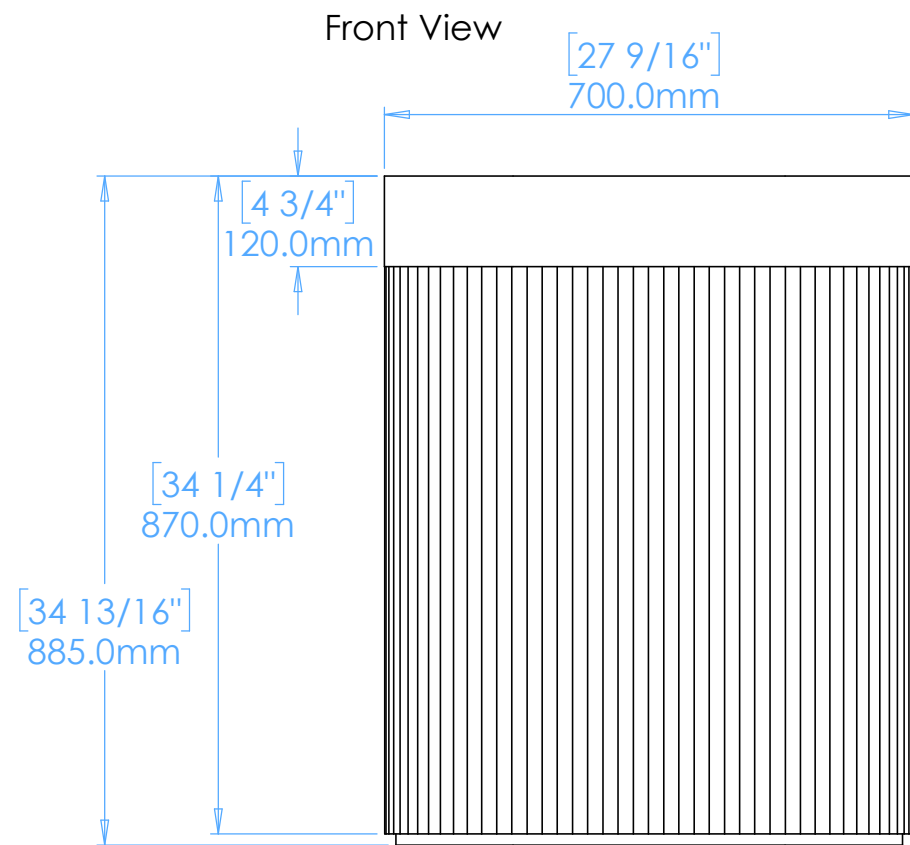

## NOTES

Unless otherwise specified, dimensions are in millimeters.

Kast take no responsibility for any dimensions obtained by scaling from this drawing.

## DIMENSIONS:

L700mm (27 9/16inches)  
W350mm (13 3/4inches)  
H885mm (34 13/16inches)

CODE:	AP.A1
WEIGHT:	150kg / 330lbs
BRACKETS:	Not Included
DRAWN BY:	DB
TOLERANCE:	+/- 3mm