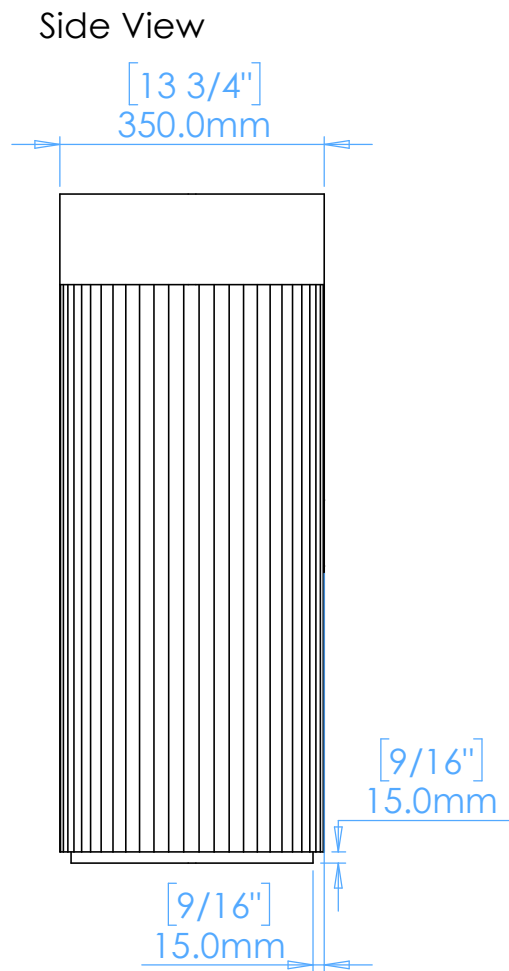

## NOTES

Unless otherwise specified, dimensions are in millimeters.

Kast take no responsibility for any dimensions obtained by scaling from this drawing.

## DIMENSIONS:

L700mm (27 9/16inches)  
W350mm (13 3/4inches)  
H885mm (34 13/16inches)

CODE:	AP.A1
WEIGHT:	150kg / 330lbs
BRACKETS:	Not Included
DRAWN BY:	DB
TOLERANCE:	+/- 3mm