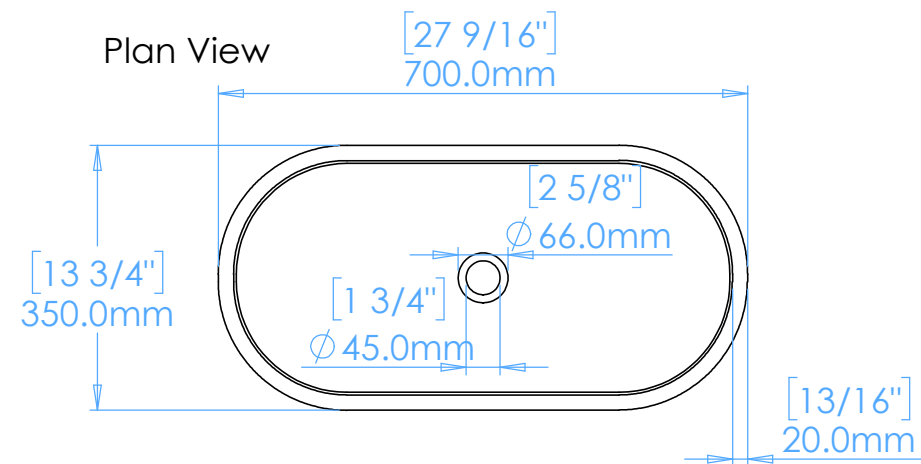

## NOTES

Unless otherwise specified, dimensions are in millimeters.

Kast take no responsibility for any dimensions obtained by scaling from this drawing.

## DIMENSIONS:

L700mm (27 9/16inches)  
W350mm (13 3/4inches)  
H885mm (34 13/16inches)

CODE:	AP.A1
WEIGHT:	150kg / 330lbs
BRACKETS:	Not Included
DRAWN BY:	DB
TOLERANCE:	+/- 3mm