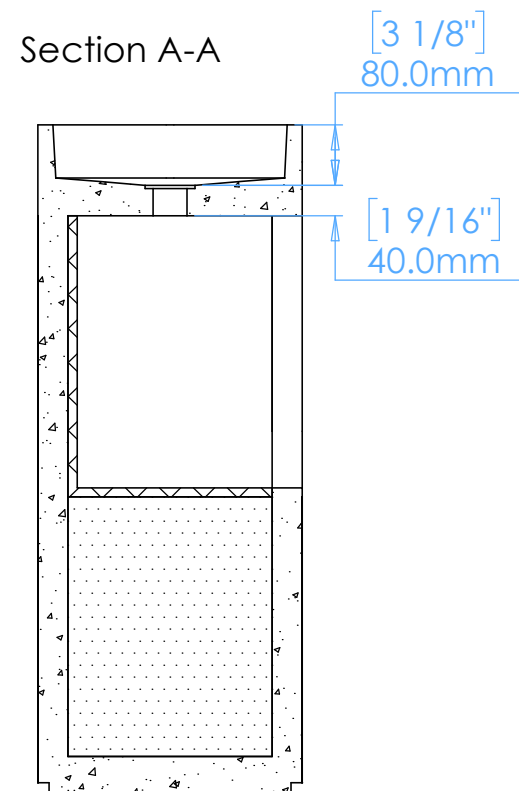

# Aura Pedestal A1

## NOTES

Unless otherwise specified, dimensions are in millimeters.

Kast take no responsibility for any dimensions obtained by scaling from this drawing.

## DIMENSIONS:

L700mm (27 9/16inches)  
W350mm (13 3/4inches)  
H885mm (34 13/16inches)

CODE:	AP.A1
WEIGHT:	150kg / 330lbs
BRACKETS:	Not Included
DRAWN BY:	DB
TOLERANCE:	+/- 3mm