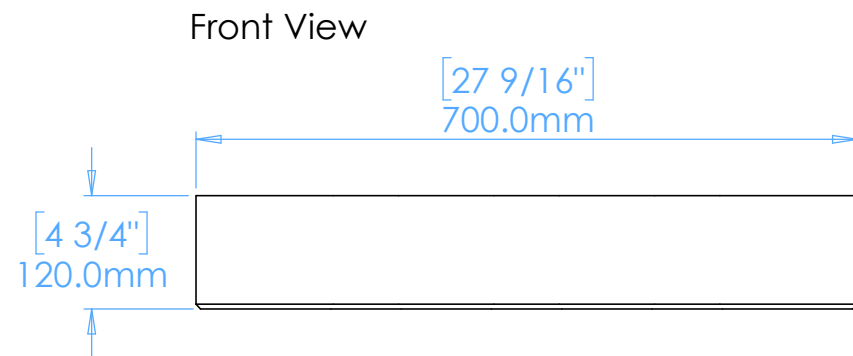

# Dune A1

NOTES

Unless otherwise specified, dimensions are in millimeters.

Kast take no responsibility for any dimensions obtained by scaling from this drawing.

DIMENSIONS:

L700mm (27 9/16inches)  
W400mm (15 3/4inches)  
H120mm (4 3/4inches)

|            |              |
|------------|--------------|
| CODE:      | DN.A1        |
| WEIGHT:    | 35kg / 77lbs |
| BRACKETS:  | Included     |
| DRAWN BY:  | DB           |
| TOLERANCE: | +/- 3mm      |