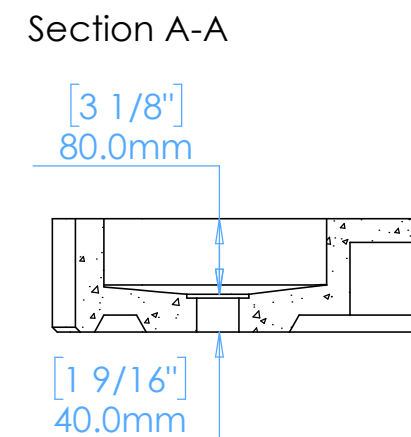

# Dune A1

NOTES

Unless otherwise specified, dimensions are in millimeters.

Kast take no responsibility for any dimensions obtained by scaling from this drawing.

DIMENSIONS:

L700mm (27 9/16inches)  
W400mm (15 3/4inches)  
H120mm (4 3/4inches)

|            |              |
|------------|--------------|
| CODE:      | DN.A1        |
| WEIGHT:    | 35kg / 77lbs |
| BRACKETS:  | Included     |
| DRAWN BY:  | DB           |
| TOLERANCE: | +/- 3mm      |