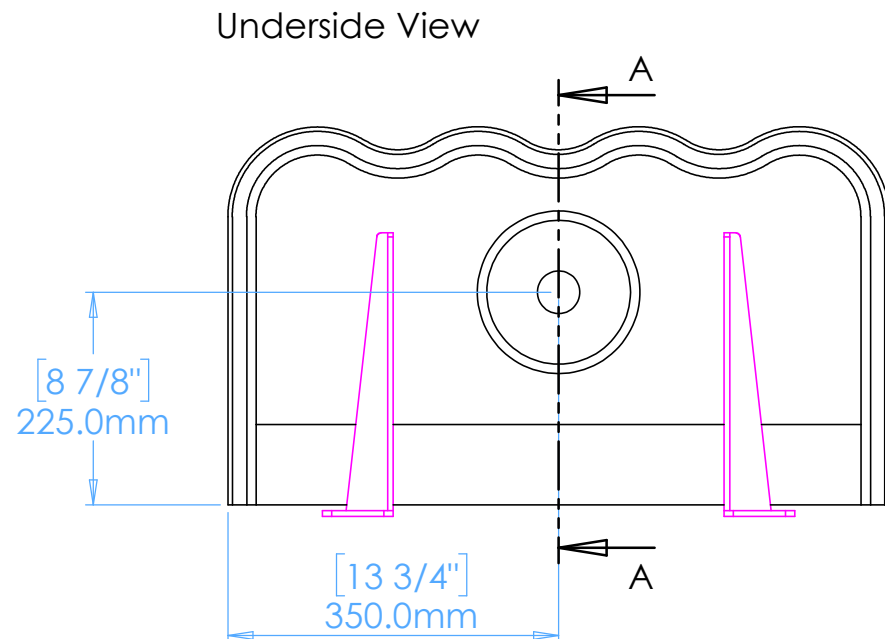

# Dune A1

NOTES

Unless otherwise specified, dimensions are in millimeters.

Kast take no responsibility for any dimensions obtained by scaling from this drawing.

DIMENSIONS:

L700mm (27 9/16inches)  
W400mm (15 3/4inches)  
H120mm (4 3/4inches)

|            |              |
|------------|--------------|
| CODE:      | DN.A1        |
| WEIGHT:    | 35kg / 77lbs |
| BRACKETS:  | Included     |
| DRAWN BY:  | DB           |
| TOLERANCE: | +/- 3mm      |