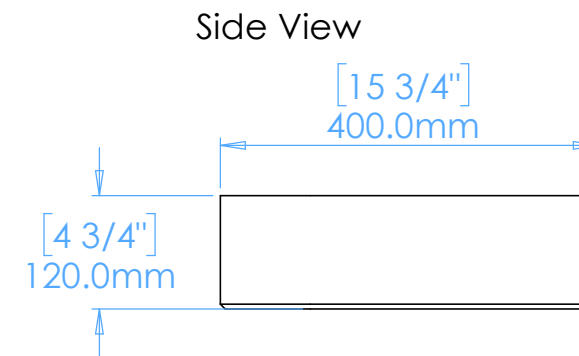

# Dune A1

NOTES

Unless otherwise specified, dimensions are in millimeters.

Kast take no responsibility for any dimensions obtained by scaling from this drawing.

DIMENSIONS:

L700mm (27 9/16inches)  
W400mm (15 3/4inches)  
H120mm (4 3/4inches)

|            |              |
|------------|--------------|
| CODE:      | DN.A1        |
| WEIGHT:    | 35kg / 77lbs |
| BRACKETS:  | Included     |
| DRAWN BY:  | DB           |
| TOLERANCE: | +/- 3mm      |