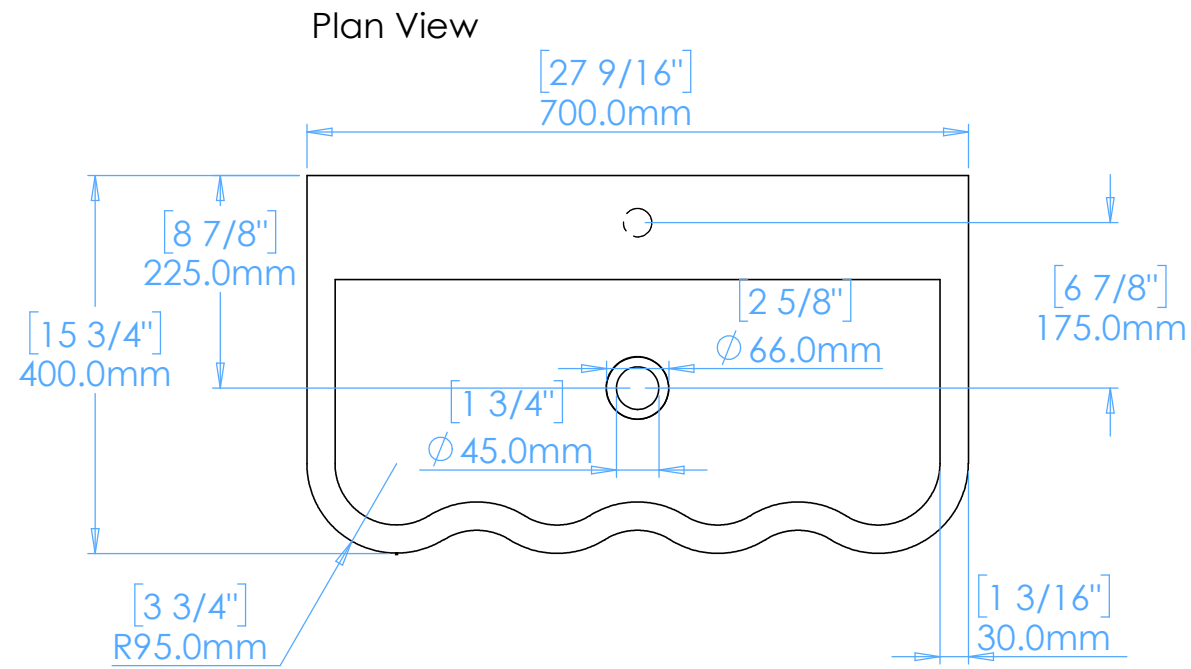

# Dune A1

NOTES

Unless otherwise specified, dimensions are in millimeters.

Kast take no responsibility for any dimensions obtained by scaling from this drawing.

DIMENSIONS:

L700mm (27 9/16inches)  
W400mm (15 3/4inches)  
H120mm (4 3/4inches)

|            |              |
|------------|--------------|
| CODE:      | DN.A1        |
| WEIGHT:    | 35kg / 77lbs |
| BRACKETS:  | Included     |
| DRAWN BY:  | DB           |
| TOLERANCE: | +/- 3mm      |