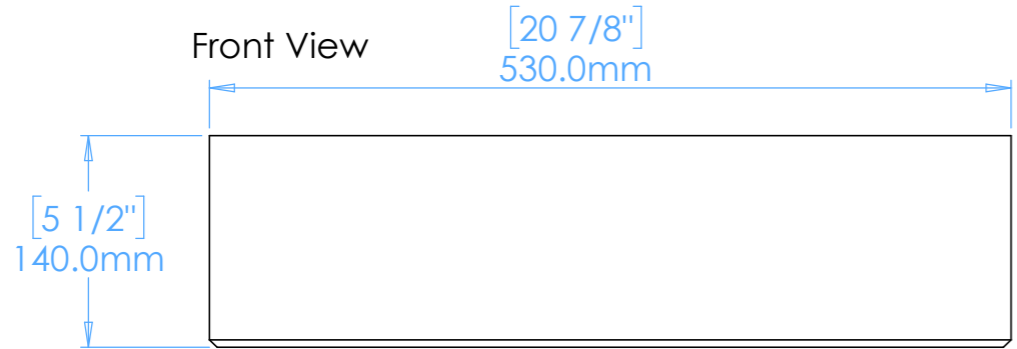

# Fox A3.L

**NOTES**

Unless otherwise specified, dimensions are in millimeters.

Kast take no responsibility for any dimensions obtained by scaling from this drawing.

<b>DIMENSIONS:</b>	
L530mm (20 7/8inches) W230mm (9 1/16inches) H140mm (5 1/2inches)	
CODE:	FX.A3.L
WEIGHT:	24kg / 53lbs
BRACKETS:	Included
DRAWN BY:	DB
TOLERANCE:	+/- 3mm