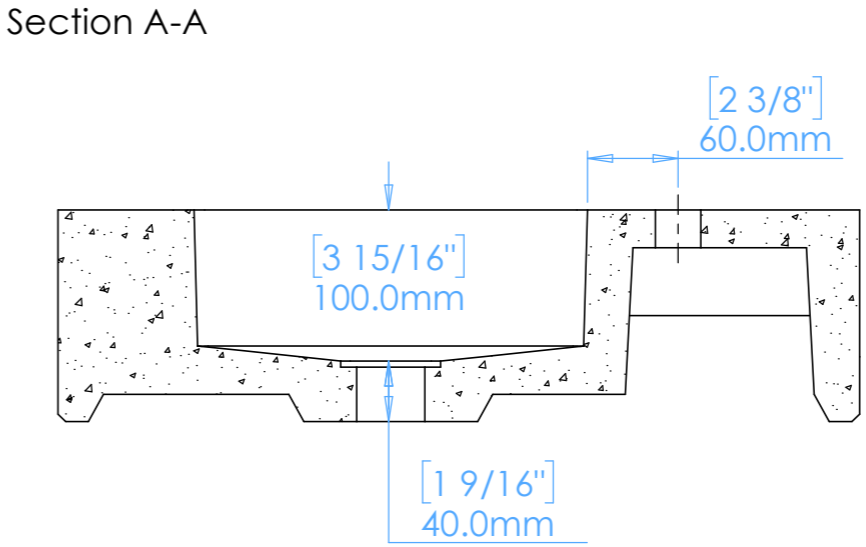

# Fox A3.L

**NOTES**

Unless otherwise specified, dimensions are in millimeters.

Kast take no responsibility for any dimensions obtained by scaling from this drawing.

<b>DIMENSIONS:</b>	
L530mm (20 7/8inches) W230mm (9 1/16inches) H140mm (5 1/2inches)	
CODE:	FX.A3.L
WEIGHT:	24kg / 53lbs
BRACKETS:	Included
DRAWN BY:	DB
TOLERANCE:	+/- 3mm