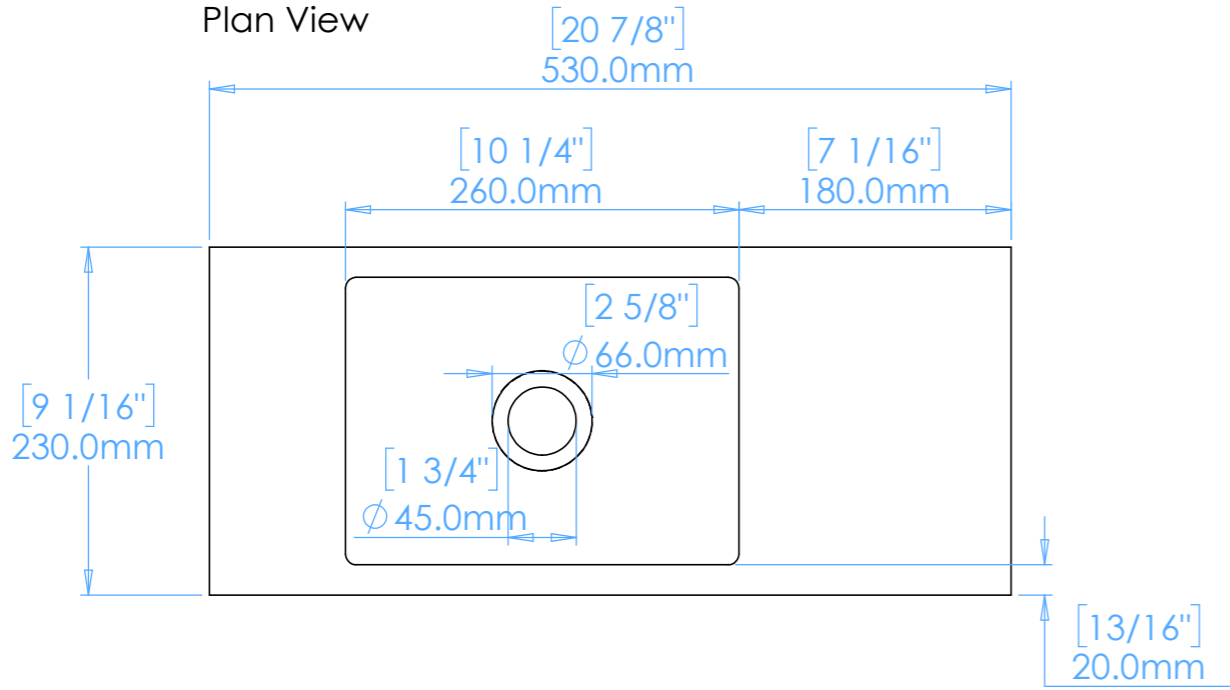

# Fox A3.L

**NOTES**

Unless otherwise specified, dimensions are in millimeters.

Kast take no responsibility for any dimensions obtained by scaling from this drawing.

<b>DIMENSIONS:</b>	
L530mm (20 7/8inches) W230mm (9 1/16inches) H140mm (5 1/2inches)	
CODE:	FX.A3.L
WEIGHT:	24kg / 53lbs
BRACKETS:	Included
DRAWN BY:	DB
TOLERANCE:	+/- 3mm