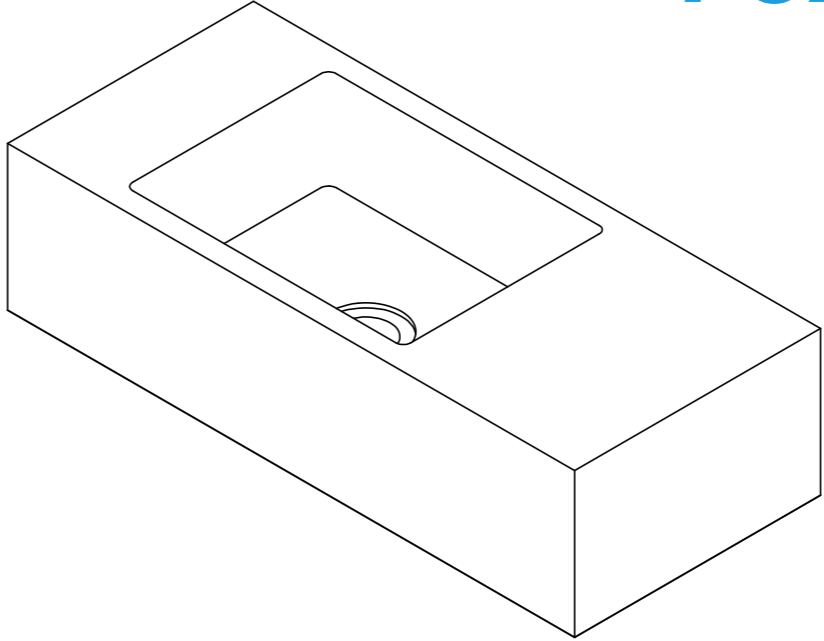

# Fox A3.L

**NOTES**

Unless otherwise specified, dimensions are in millimeters.

Kast take no responsibility for any dimensions obtained by scaling from this drawing.

<b>DIMENSIONS:</b>	
L530mm (20 7/8inches) W230mm (9 1/16inches) H140mm (5 1/2inches)	
CODE:	FX.A3.L
WEIGHT:	24kg / 53lbs
BRACKETS:	Included
DRAWN BY:	DB
TOLERANCE:	+/- 3mm