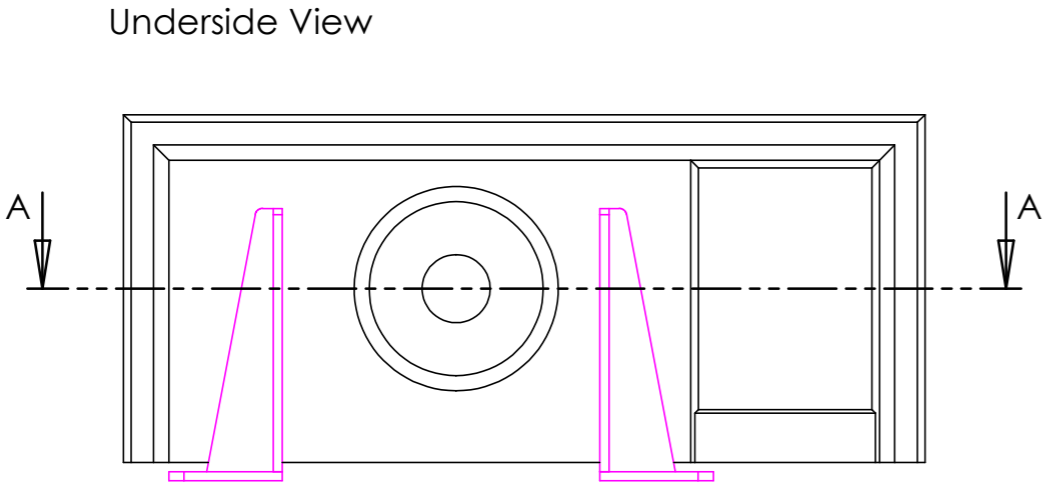

# Fox A3.L

**NOTES**

Unless otherwise specified, dimensions are in millimeters.

Kast take no responsibility for any dimensions obtained by scaling from this drawing.

<b>DIMENSIONS:</b>	
L530mm (20 7/8inches) W230mm (9 1/16inches) H140mm (5 1/2inches)	
CODE:	FX.A3.L
WEIGHT:	24kg / 53lbs
BRACKETS:	Included
DRAWN BY:	DB
TOLERANCE:	+/- 3mm