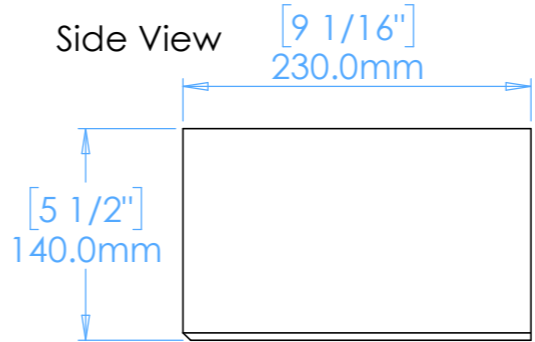

# Fox A3.L

**NOTES**

Unless otherwise specified, dimensions are in millimeters.

Kast take no responsibility for any dimensions obtained by scaling from this drawing.

<b>DIMENSIONS:</b>	
L530mm (20 7/8inches) W230mm (9 1/16inches) H140mm (5 1/2inches)	
CODE:	FX.A3.L
WEIGHT:	24kg / 53lbs
BRACKETS:	Included
DRAWN BY:	DB
TOLERANCE:	+/- 3mm