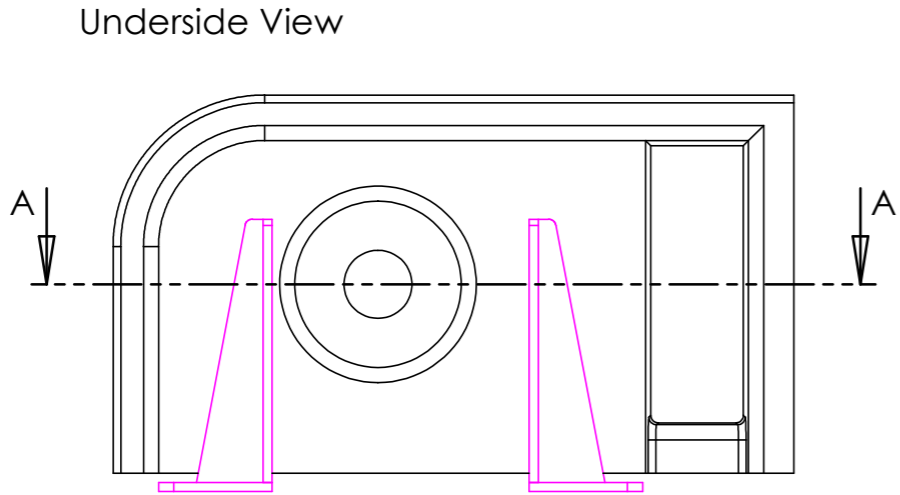

# Juno A1.L

**NOTES**

Unless otherwise specified, dimensions are in millimeters.

Kast take no responsibility for any dimensions obtained by scaling from this drawing.

**DIMENSIONS:**

L450mm (17 11/16inches)  
W250mm (9 13/16inches)  
H140mm (5 1/2inches)

CODE:	JN.A1.L
WEIGHT:	19kg / 41lbs
BRACKETS:	Included
DRAWN BY:	DB
TOLERANCE:	+/- 3mm