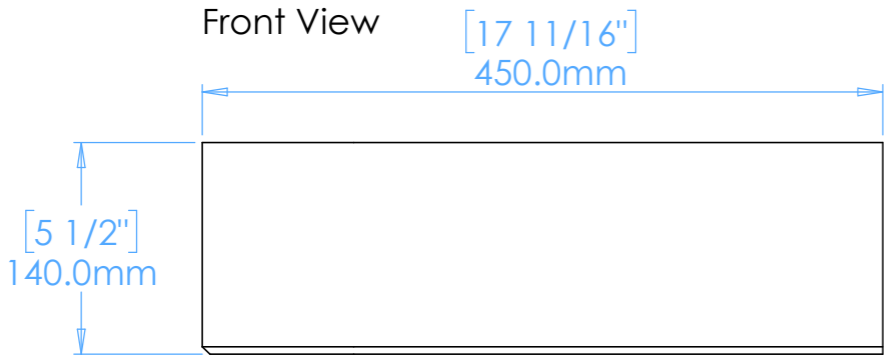

# Juno A1.L

**NOTES**

Unless otherwise specified, dimensions are in millimeters.

Kast take no responsibility for any dimensions obtained by scaling from this drawing.

**DIMENSIONS:**

L450mm (17 11/16inches)  
W250mm (9 13/16inches)  
H140mm (5 1/2inches)

CODE:	JN.A1.L
WEIGHT:	19kg / 41lbs
BRACKETS:	Included
DRAWN BY:	DB
TOLERANCE:	+/- 3mm