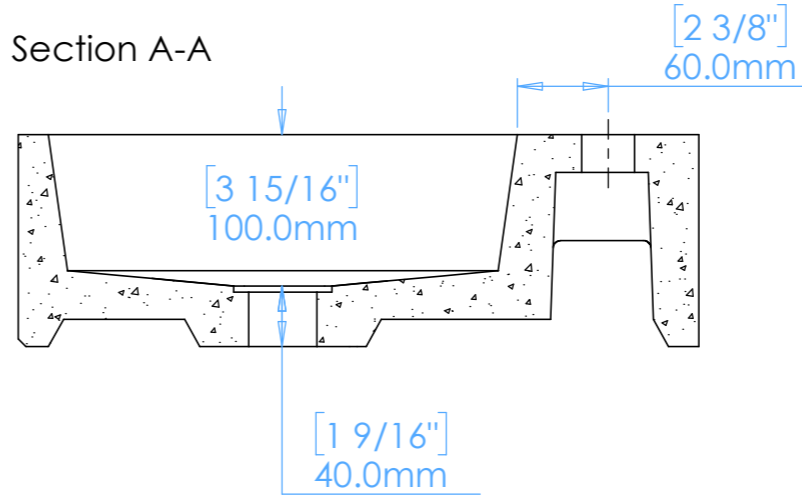

# Juno A1.L

**NOTES**

Unless otherwise specified, dimensions are in millimeters.

Kast take no responsibility for any dimensions obtained by scaling from this drawing.

**DIMENSIONS:**

L450mm (17 11/16inches)  
W250mm (9 13/16inches)  
H140mm (5 1/2inches)

CODE:	JN.A1.L
WEIGHT:	19kg / 41lbs
BRACKETS:	Included
DRAWN BY:	DB
TOLERANCE:	+/- 3mm