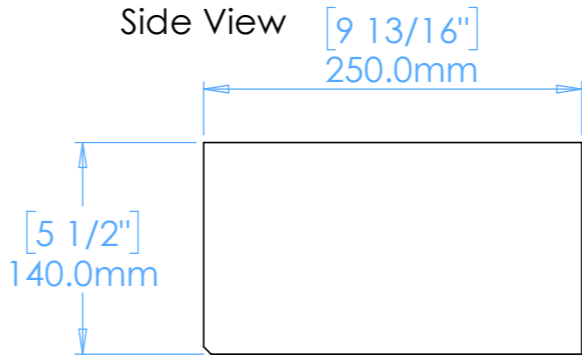

# Juno A1.L

**NOTES**

Unless otherwise specified, dimensions are in millimeters.

Kast take no responsibility for any dimensions obtained by scaling from this drawing.

**DIMENSIONS:**

L450mm (17 11/16inches)  
W250mm (9 13/16inches)  
H140mm (5 1/2inches)

CODE:	JN.A1.L
WEIGHT:	19kg / 41lbs
BRACKETS:	Included
DRAWN BY:	DB
TOLERANCE:	+/- 3mm