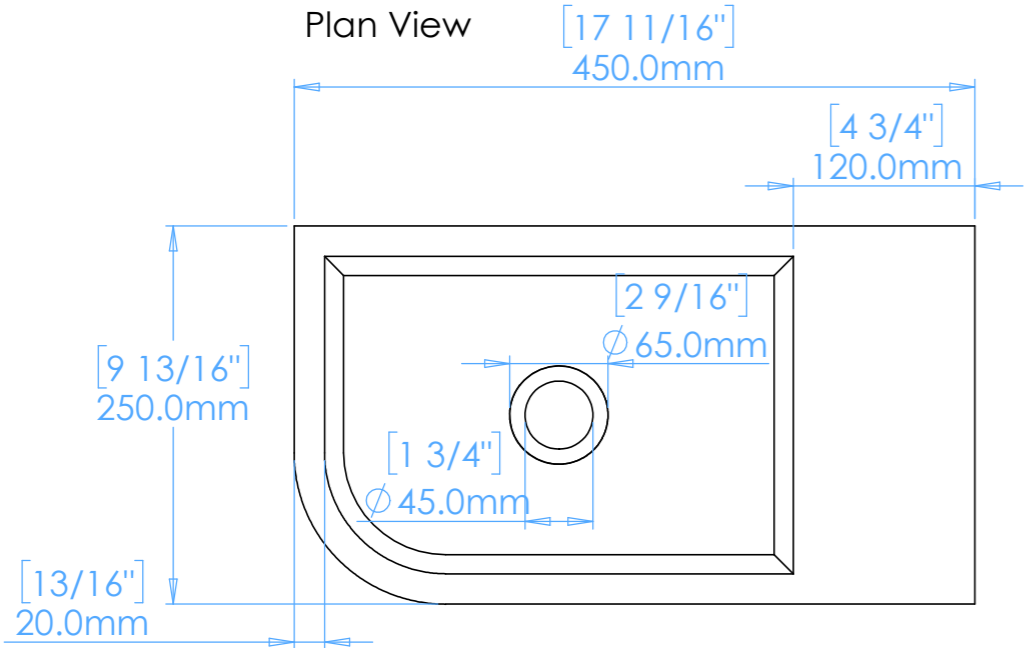

# Juno A1.L

**NOTES**

Unless otherwise specified, dimensions are in millimeters.

Kast take no responsibility for any dimensions obtained by scaling from this drawing.

**DIMENSIONS:**

L450mm (17 11/16inches)  
W250mm (9 13/16inches)  
H140mm (5 1/2inches)

CODE:	JN.A1.L
WEIGHT:	19kg / 41lbs
BRACKETS:	Included
DRAWN BY:	DB
TOLERANCE:	+/- 3mm