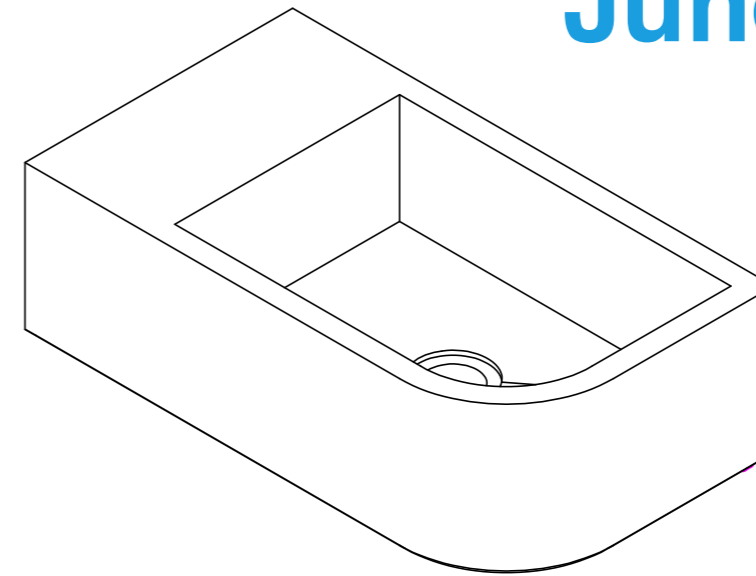

# Juno A1.R

## NOTES

Unless otherwise specified, dimensions are in millimeters.

Kast take no responsibility for any dimensions obtained by scaling from this drawing.

### DIMENSIONS:

L450mm (17 11/16inches)  
W250mm (9 13/16inches)  
H140mm (5 1/2inches)

CODE:	JN.A1.R
WEIGHT:	19kg / 41lbs
BRACKETS:	Included
DRAWN BY:	DB