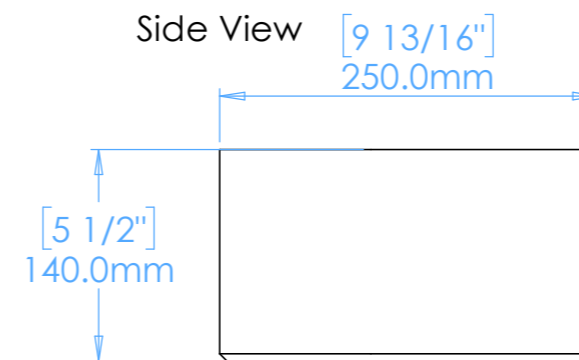

## NOTES

Unless otherwise specified, dimensions are in millimeters.

Kast take no responsibility for any dimensions obtained by scaling from this drawing.

### DIMENSIONS:

L450mm (17 11/16inches)  
W250mm (9 13/16inches)  
H140mm (5 1/2inches)

CODE:	JN.A1.R
WEIGHT:	19kg / 41lbs
BRACKETS:	Included
DRAWN BY:	DB