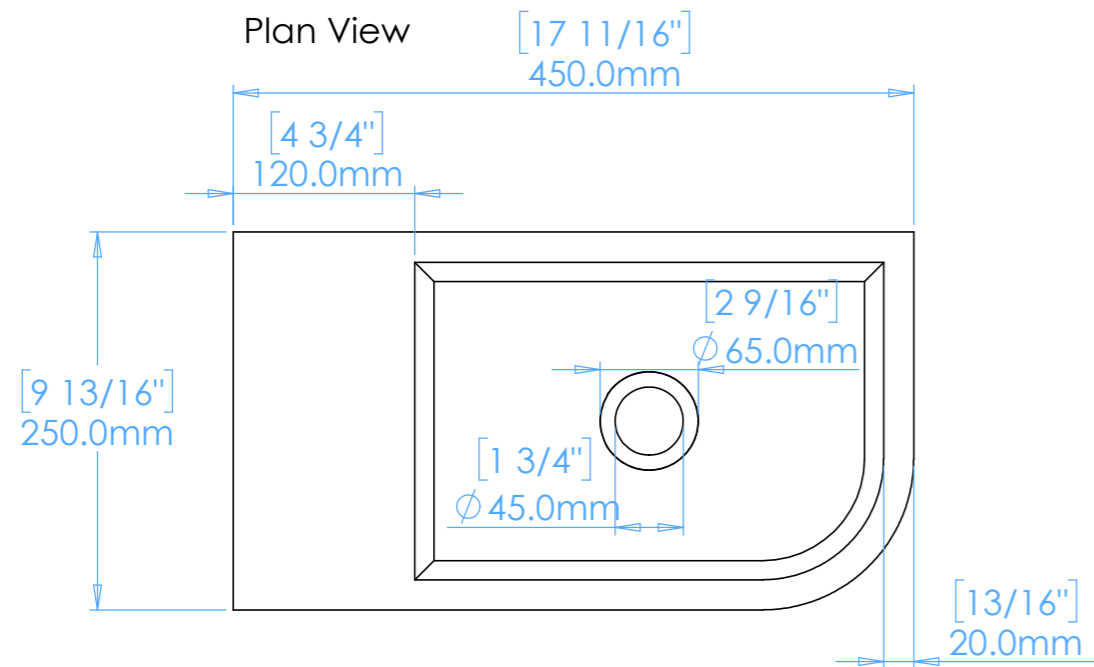

## NOTES

Unless otherwise specified, dimensions are in millimeters.

Kast take no responsibility for any dimensions obtained by scaling from this drawing.

### DIMENSIONS:

L450mm (17 11/16inches)  
W250mm (9 13/16inches)  
H140mm (5 1/2inches)

CODE:	JN.A1.R
WEIGHT:	19kg / 41lbs
BRACKETS:	Included
DRAWN BY:	DB