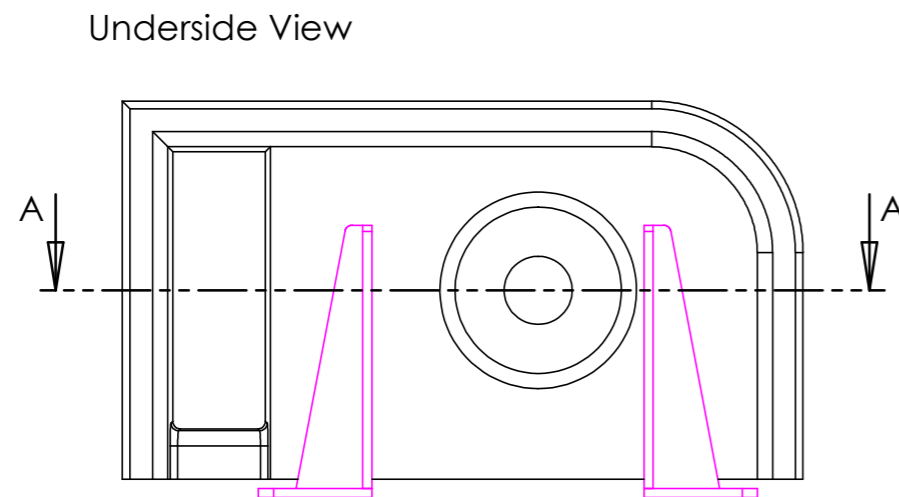

## NOTES

Unless otherwise specified, dimensions are in millimeters.

Kast take no responsibility for any dimensions obtained by scaling from this drawing.

### DIMENSIONS:

L450mm (17 11/16inches)  
W250mm (9 13/16inches)  
H140mm (5 1/2inches)

CODE:	JN.A1.R
WEIGHT:	19kg / 41lbs
BRACKETS:	Included
DRAWN BY:	DB