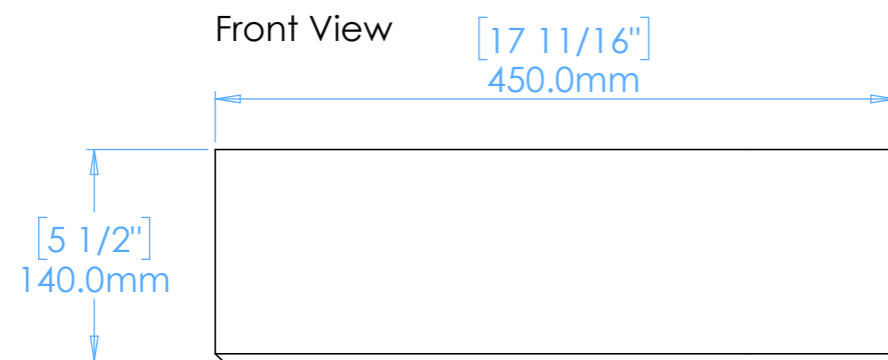

## NOTES

Unless otherwise specified, dimensions are in millimeters.

Kast take no responsibility for any dimensions obtained by scaling from this drawing.

### DIMENSIONS:

L450mm (17 11/16inches)  
W250mm (9 13/16inches)  
H140mm (5 1/2inches)

CODE:	JN.A1.R
WEIGHT:	19kg / 41lbs
BRACKETS:	Included
DRAWN BY:	DB