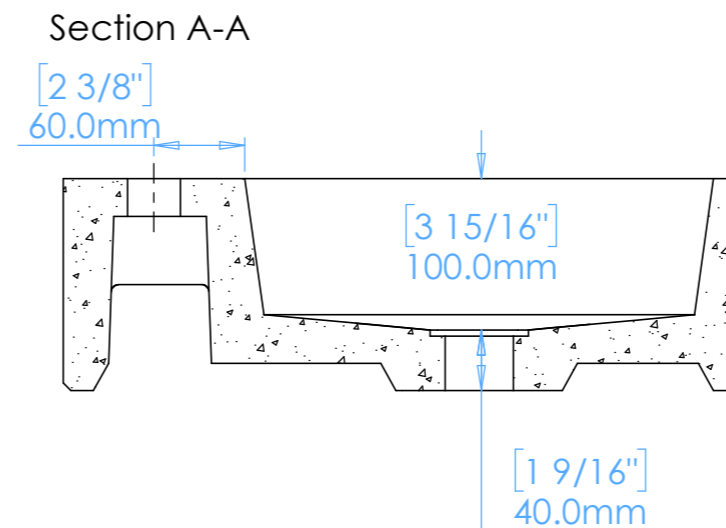

## NOTES

Unless otherwise specified, dimensions are in millimeters.

Kast take no responsibility for any dimensions obtained by scaling from this drawing.

### DIMENSIONS:

L450mm (17 11/16inches)  
W250mm (9 13/16inches)  
H140mm (5 1/2inches)

CODE:	JN.A1.R
WEIGHT:	19kg / 41lbs
BRACKETS:	Included
DRAWN BY:	DB