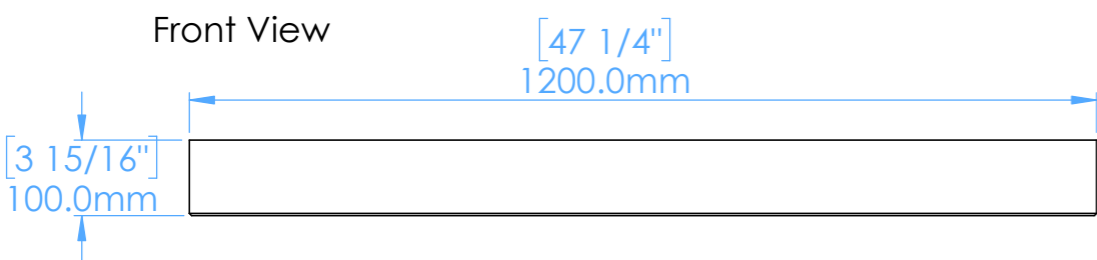

Lars A1 L

NOTES

Unless otherwise specified, dimensions are in millimeters.
Kast take no responsibility for any dimensions obtained by scaling from this drawing.

DIMENSIONS:

L1200mm (47 1/4inches)
W480mm (18 7/8inches)
H100mm (3 15/16inches)

CODE:	LR.A1
WEIGHT:	71kg / 156lbs
BRACKETS:	Included
DRAWN BY:	DB
TOLERANCE:	+/- 3mm