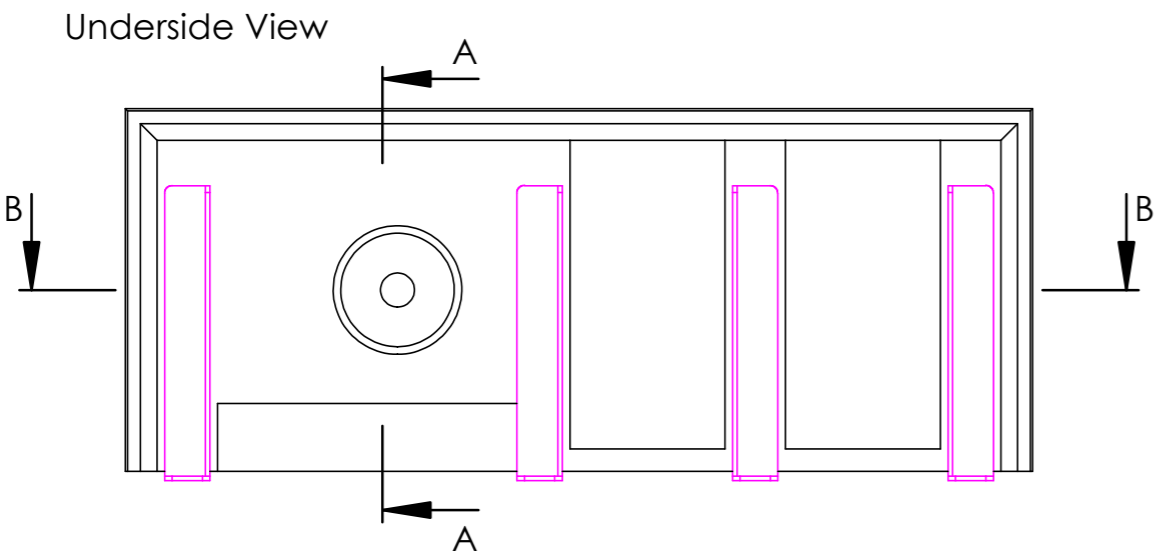

Lars A1 L

NOTES

Unless otherwise specified, dimensions are in millimeters.
Kast take no responsibility for any dimensions obtained by scaling from this drawing.

DIMENSIONS:

L1200mm (47 1/4inches)
W480mm (18 7/8inches)
H100mm (3 15/16inches)

CODE:	LR.A1
WEIGHT:	71kg / 156lbs
BRACKETS:	Included
DRAWN BY:	DB
TOLERANCE:	+/- 3mm