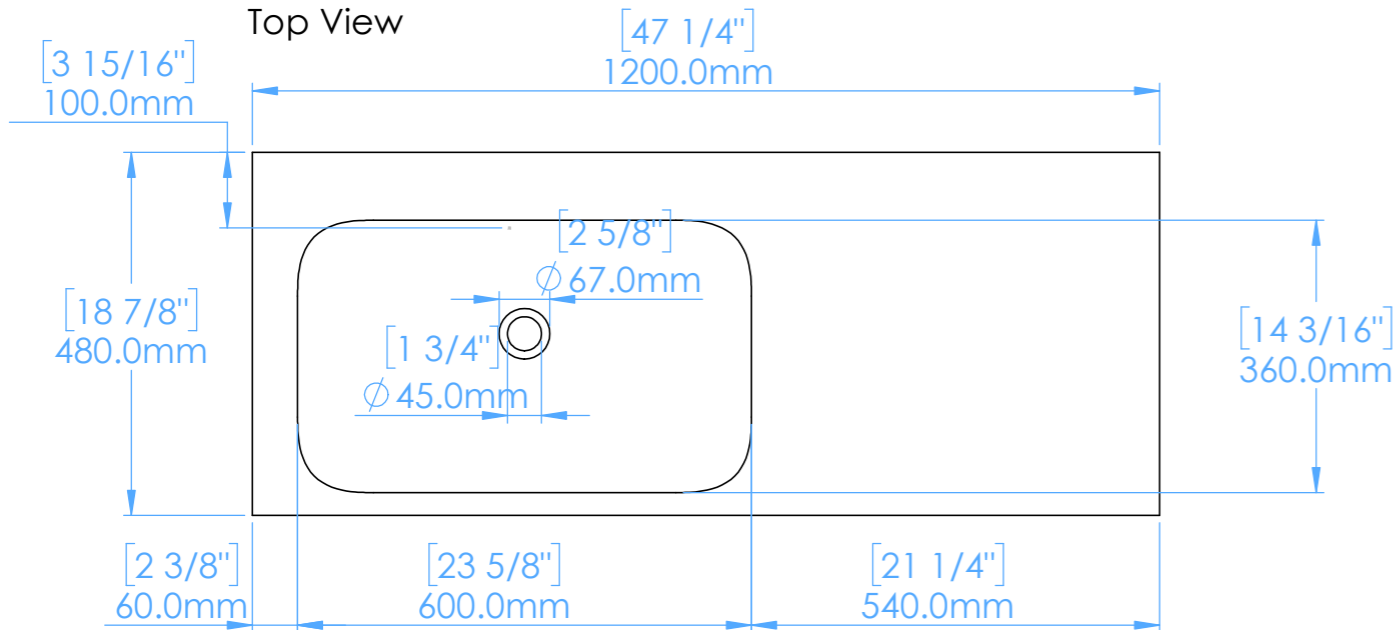

Lars A1 L

NOTES

Unless otherwise specified, dimensions are in millimeters.
Kast take no responsibility for any dimensions obtained by scaling from this drawing.

DIMENSIONS:

L1200mm (47 1/4inches)
W480mm (18 7/8inches)
H100mm (3 15/16inches)

CODE:	LR.A1
WEIGHT:	71kg / 156lbs
BRACKETS:	Included
DRAWN BY:	DB
TOLERANCE:	+/- 3mm