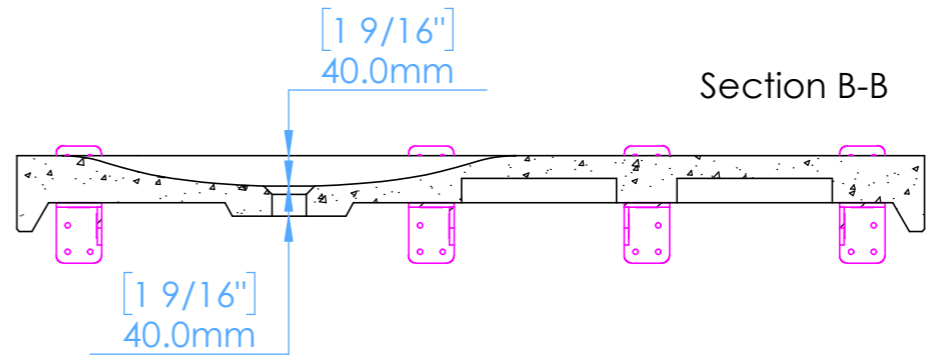

Lars A1 L

NOTES

Unless otherwise specified, dimensions are in millimeters.
Kast take no responsibility for any dimensions obtained by scaling from this drawing.

DIMENSIONS:

L1200mm (47 1/4inches)
W480mm (18 7/8inches)
H100mm (3 15/16inches)

CODE:	LR.A1
WEIGHT:	71kg / 156lbs
BRACKETS:	Included
DRAWN BY:	DB
TOLERANCE:	+/- 3mm