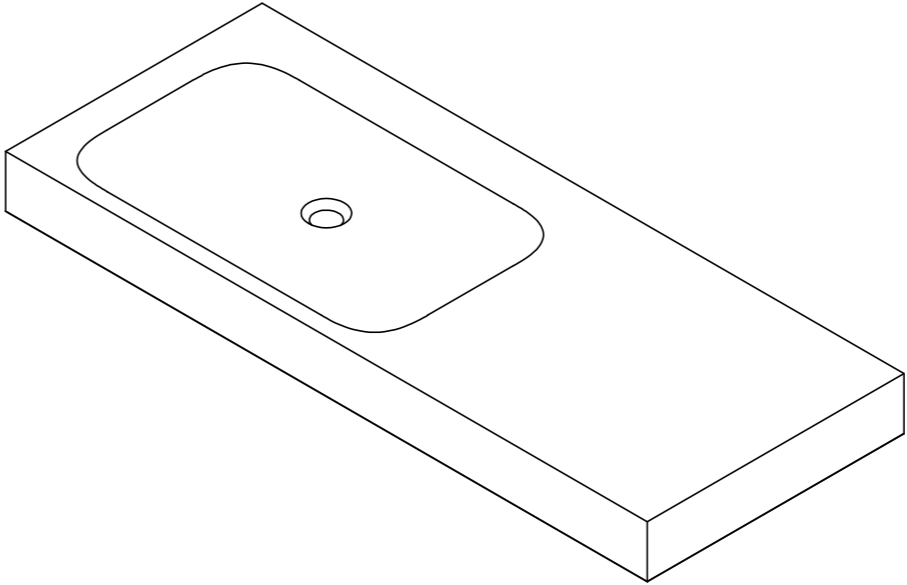

Lars A1 L

NOTES

Unless otherwise specified, dimensions are in millimeters.
Kast take no responsibility for any dimensions obtained by scaling from this drawing.

DIMENSIONS:

L1200mm (47 1/4inches)
W480mm (18 7/8inches)
H100mm (3 15/16inches)

CODE:	LR.A1
WEIGHT:	71kg / 156lbs
BRACKETS:	Included
DRAWN BY:	DB
TOLERANCE:	+/- 3mm