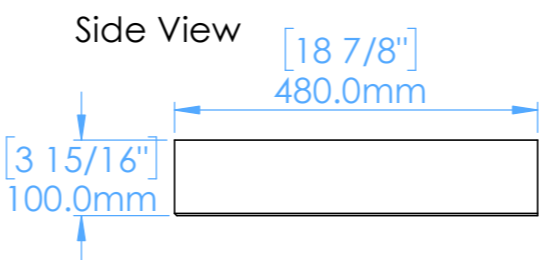

Lars A1 L

NOTES

Unless otherwise specified, dimensions are in millimeters.
Kast take no responsibility for any dimensions obtained by scaling from this drawing.

DIMENSIONS:

L1200mm (47 1/4inches)
W480mm (18 7/8inches)
H100mm (3 15/16inches)

CODE:	LR.A1
WEIGHT:	71kg / 156lbs
BRACKETS:	Included
DRAWN BY:	DB
TOLERANCE:	+/- 3mm