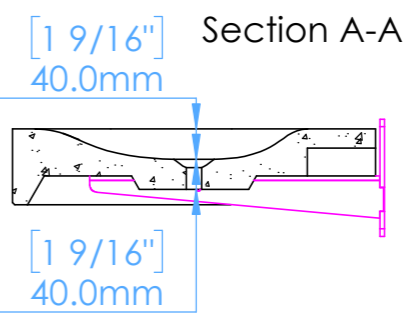

Lars A1 L

NOTES

Unless otherwise specified, dimensions are in millimeters.
Kast take no responsibility for any dimensions obtained by scaling from this drawing.

DIMENSIONS:

L1200mm (47 1/4inches)
W480mm (18 7/8inches)
H100mm (3 15/16inches)

CODE:	LR.A1
WEIGHT:	71kg / 156lbs
BRACKETS:	Included
DRAWN BY:	DB
TOLERANCE:	+/- 3mm