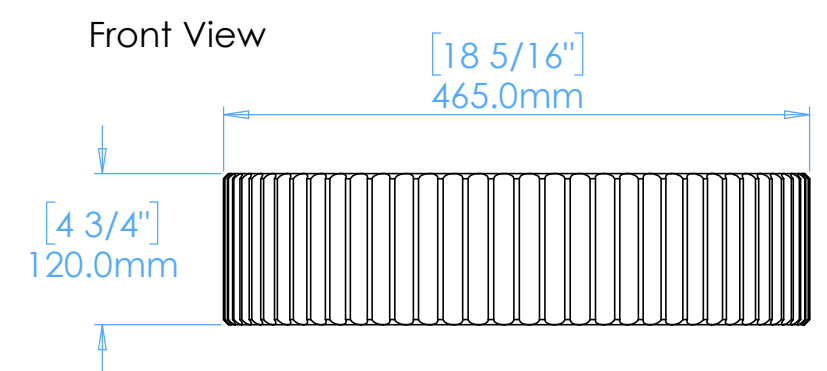

Luna A1

NOTES

Unless otherwise specified, dimensions are in millimeters.

Kast take no responsibility for any dimensions obtained by scaling from this drawing.

DIMENSIONS:	
L465mm (18 5/16inches) W360mm (14 3/16inches) H120mm (4 3/4inches)	
CODE:	LN.A1
WEIGHT:	17kg / 38lbs
BRACKETS:	Included
DRAWN BY:	DB
TOLERANCE:	+/- 3mm