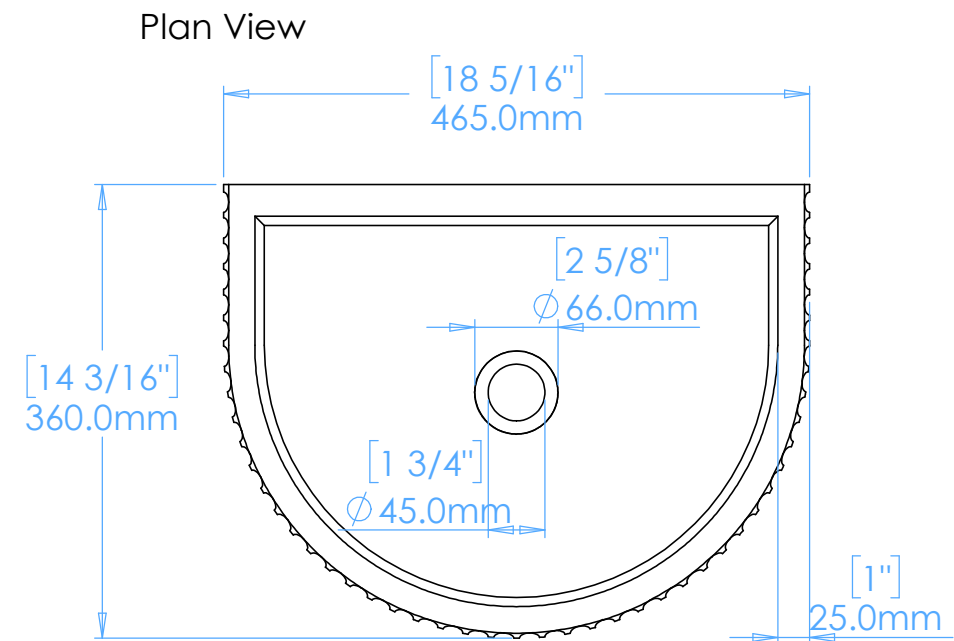

Luna A1

NOTES

Unless otherwise specified, dimensions are in millimeters.

Kast take no responsibility for any dimensions obtained by scaling from this drawing.

DIMENSIONS:	
L465mm (18 5/16inches) W360mm (14 3/16inches) H120mm (4 3/4inches)	
CODE:	LN.A1
WEIGHT:	17kg / 38lbs
BRACKETS:	Included
DRAWN BY:	DB
TOLERANCE:	+/- 3mm