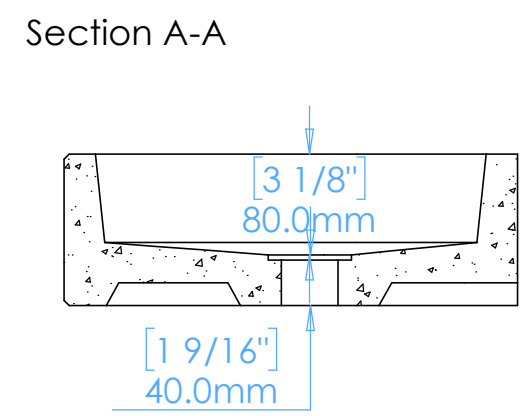

Luna A1

NOTES

Unless otherwise specified, dimensions are in millimeters.

Kast take no responsibility for any dimensions obtained by scaling from this drawing.

DIMENSIONS:	
L465mm (18 5/16inches) W360mm (14 3/16inches) H120mm (4 3/4inches)	
CODE:	LN.A1
WEIGHT:	17kg / 38lbs
BRACKETS:	Included
DRAWN BY:	DB
TOLERANCE:	+/- 3mm