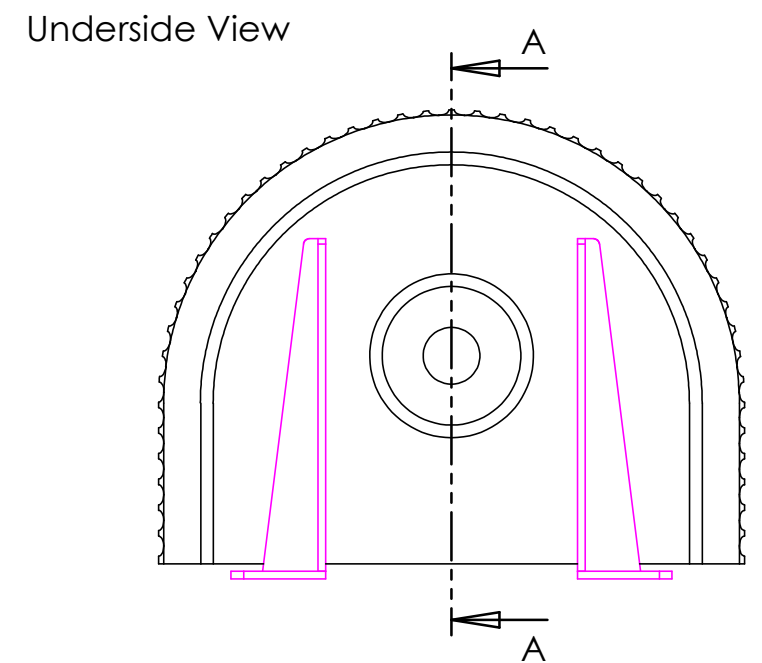

Luna A1

NOTES

Unless otherwise specified, dimensions are in millimeters.

Kast take no responsibility for any dimensions obtained by scaling from this drawing.

DIMENSIONS:	
L465mm (18 5/16inches) W360mm (14 3/16inches) H120mm (4 3/4inches)	
CODE:	LN.A1
WEIGHT:	17kg / 38lbs
BRACKETS:	Included
DRAWN BY:	DB
TOLERANCE:	+/- 3mm