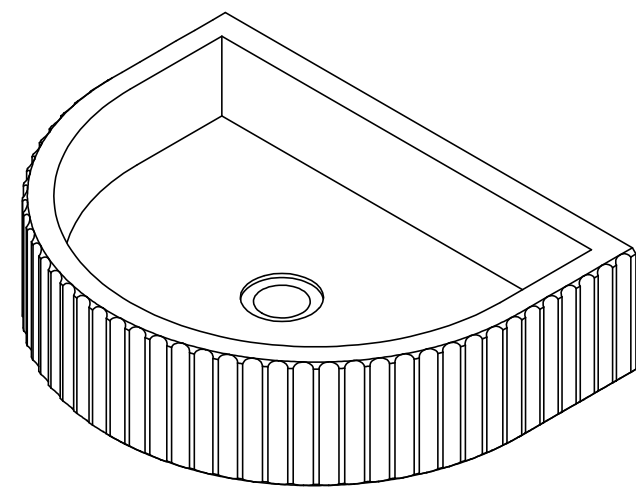

Luna A1

NOTES

Unless otherwise specified, dimensions are in millimeters.

Kast take no responsibility for any dimensions obtained by scaling from this drawing.

DIMENSIONS:	
L465mm (18 5/16inches) W360mm (14 3/16inches) H120mm (4 3/4inches)	
CODE:	LN.A1
WEIGHT:	17kg / 38lbs
BRACKETS:	Included
DRAWN BY:	DB
TOLERANCE:	+/- 3mm