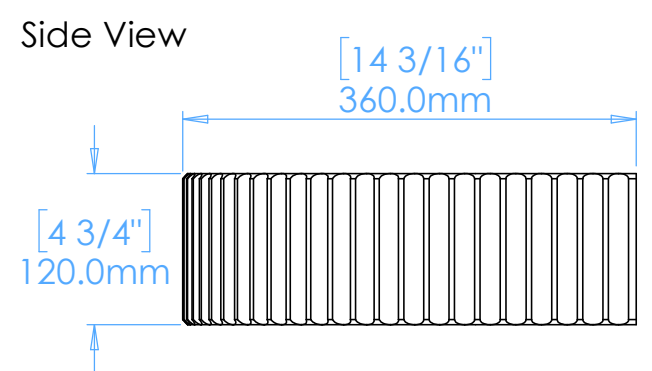

Luna A1

NOTES

Unless otherwise specified, dimensions are in millimeters.

Kast take no responsibility for any dimensions obtained by scaling from this drawing.

DIMENSIONS:	
L465mm (18 5/16inches) W360mm (14 3/16inches) H120mm (4 3/4inches)	
CODE:	LN.A1
WEIGHT:	17kg / 38lbs
BRACKETS:	Included
DRAWN BY:	DB
TOLERANCE:	+/- 3mm