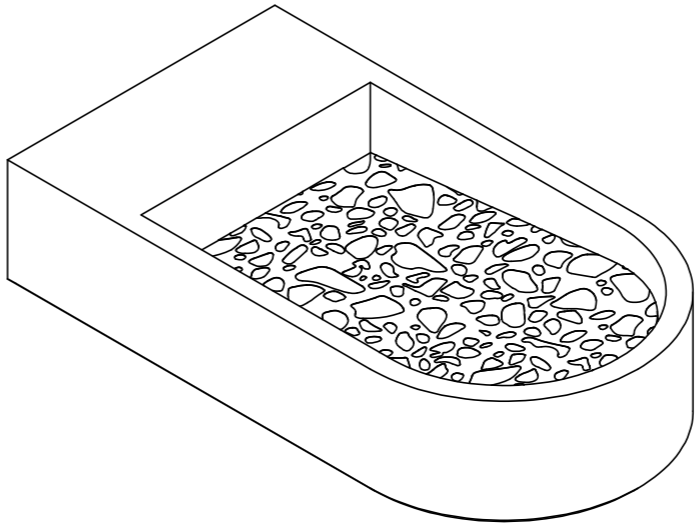

Mesa A1.R

Plan View

Front View

Side View

Underside View

Section A-A

NOTES
 Unless otherwise specified,
 dimensions are in millimeters.
 Kast take no responsibility for any
 dimensions obtained by scaling from
 this drawing.

DIMENSIONS:	
L650mm (25 9/16inches) W350mm (13 3/4inches) H140mm (5 1/2inches)	
CODE:	MS.A1.R
WEIGHT:	39kg / 86lbs
BRACKETS:	Included
DRAWN BY:	DB
TOLERANCE:	+/- 3mm