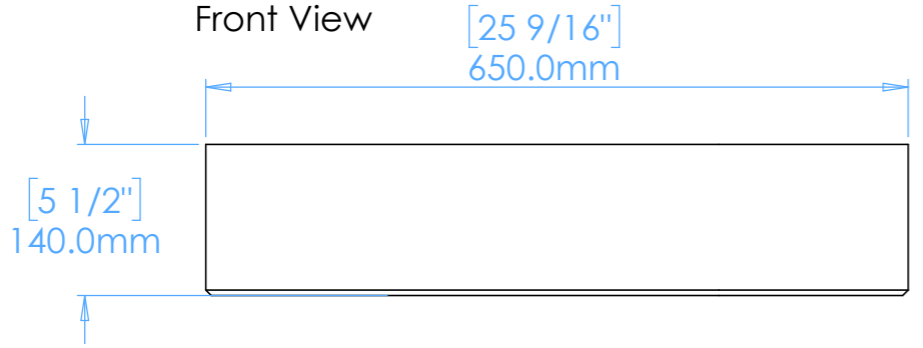

Mesa A1.R

Plan View

Front View

Side View

Underside View

Section A-A

NOTES
 Unless otherwise specified,
 dimensions are in millimeters.
 Kast take no responsibility for any
 dimensions obtained by scaling from
 this drawing.

DIMENSIONS:	
L650mm (25 9/16inches) W350mm (13 3/4inches) H140mm (5 1/2inches)	
CODE:	MS.A1.R
WEIGHT:	39kg / 86lbs
BRACKETS:	Included
DRAWN BY:	DB
TOLERANCE:	+/- 3mm