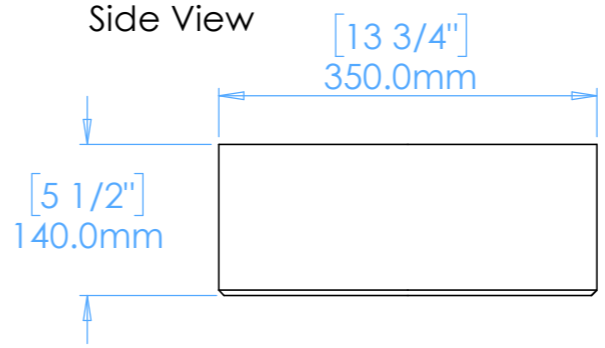

Mesa A1.R

Plan View

Front View

Side View

Underside View

Section A-A

NOTES
 Unless otherwise specified,
 dimensions are in millimeters.
 Kast take no responsibility for any
 dimensions obtained by scaling from
 this drawing.

DIMENSIONS:	
L650mm (25 9/16inches) W350mm (13 3/4inches) H140mm (5 1/2inches)	
CODE:	MS.A1.R
WEIGHT:	39kg / 86lbs
BRACKETS:	Included
DRAWN BY:	DB
TOLERANCE:	+/- 3mm