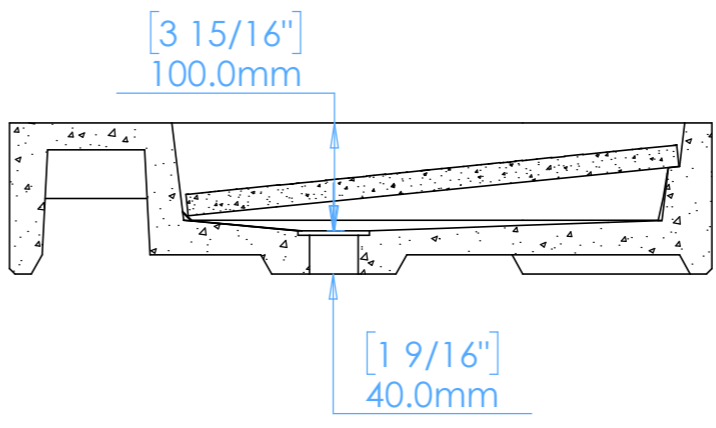

Mesa A1.R

Plan View

Front View

Side View

Underside View

Section A-A

NOTES
 Unless otherwise specified,
 dimensions are in millimeters.
 Kast take no responsibility for any
 dimensions obtained by scaling from
 this drawing.

DIMENSIONS:	
L650mm (25 9/16inches) W350mm (13 3/4inches) H140mm (5 1/2inches)	
CODE:	MS.A1.R
WEIGHT:	39kg / 86lbs
BRACKETS:	Included
DRAWN BY:	DB
TOLERANCE:	+/- 3mm