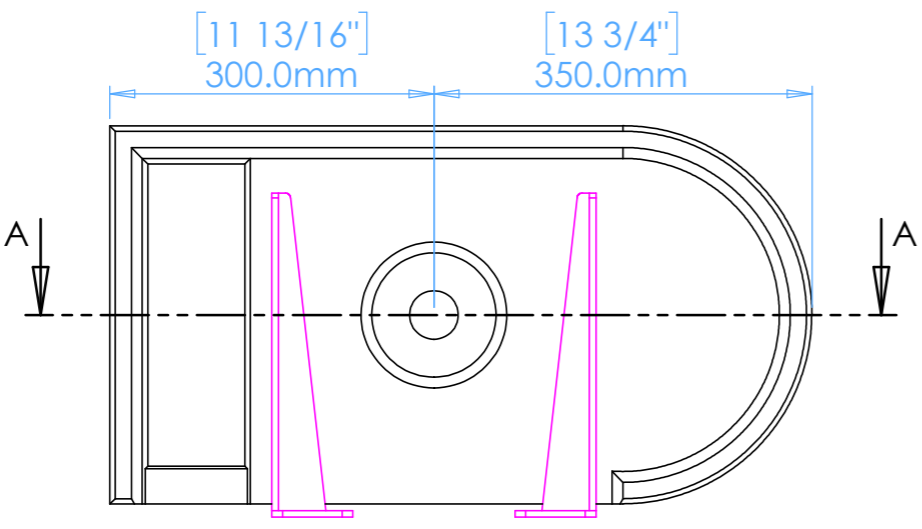

Mesa A1.R

Plan View

Front View

Side View

Underside View

Section A-A

NOTES
 Unless otherwise specified,
 dimensions are in millimeters.
 Kast take no responsibility for any
 dimensions obtained by scaling from
 this drawing.

DIMENSIONS:	
L650mm (25 9/16inches) W350mm (13 3/4inches) H140mm (5 1/2inches)	
CODE:	MS.A1.R
WEIGHT:	39kg / 86lbs
BRACKETS:	Included
DRAWN BY:	DB
TOLERANCE:	+/- 3mm