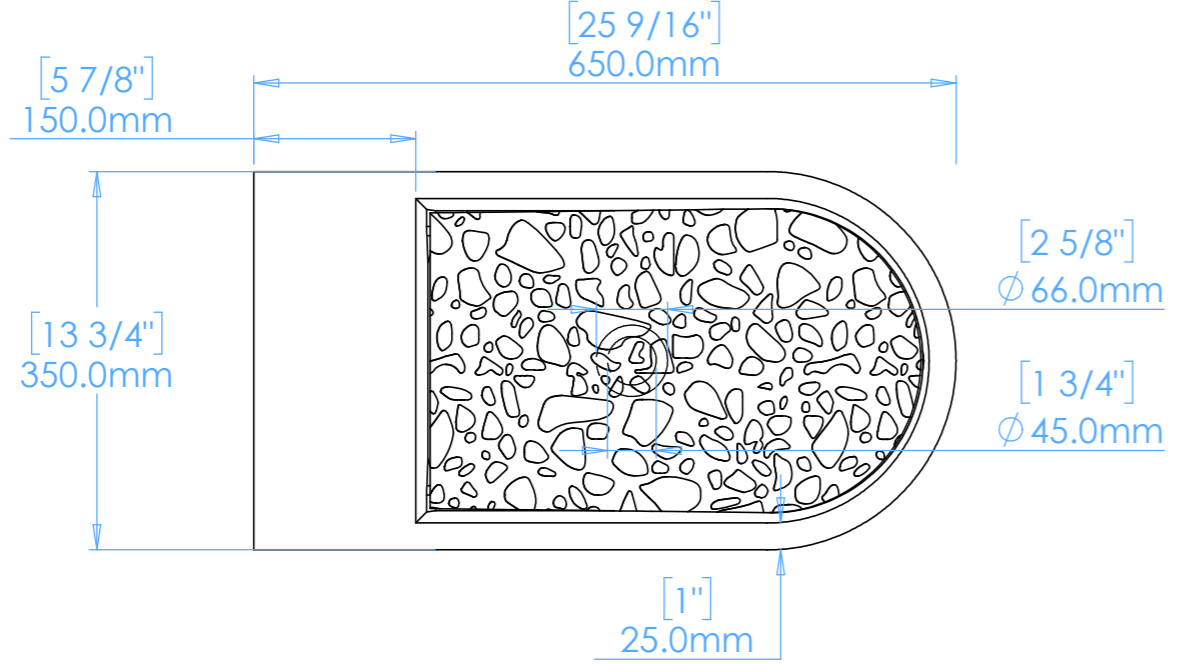

Mesa A1.R

Plan View

Front View

Side View

Underside View

Section A-A

NOTES
 Unless otherwise specified,
 dimensions are in millimeters.
 Kast take no responsibility for any
 dimensions obtained by scaling from
 this drawing.

DIMENSIONS:	
L650mm (25 9/16inches) W350mm (13 3/4inches) H140mm (5 1/2inches)	
CODE:	MS.A1.R
WEIGHT:	39kg / 86lbs
BRACKETS:	Included
DRAWN BY:	DB
TOLERANCE:	+/- 3mm