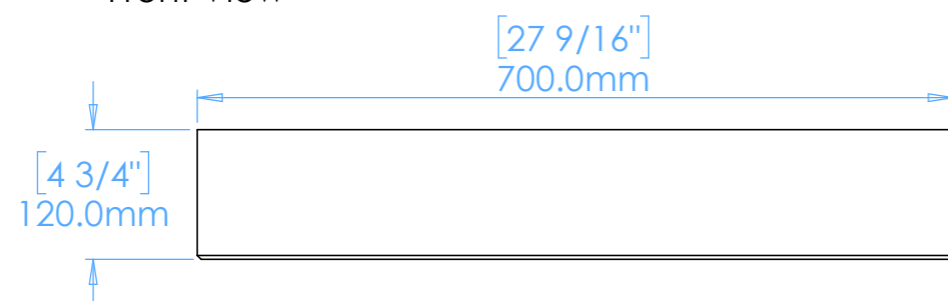

Nema A1

NOTES

Unless otherwise specified, dimensions are in millimeters.

Kast take no responsibility for any dimensions obtained by scaling from this drawing.

Plan View

Front View

Side View

Underside View

Section A-A

DIMENSIONS:

L700mm (27 9/16inches)
W400mm (15 3/4inches)
H120mm (4 3/4inches)

CODE:	NM.A1
WEIGHT:	45kg / 99lbs
BRACKETS:	Included
DRAWN BY:	DB
TOLERANCE:	+/- 3mm