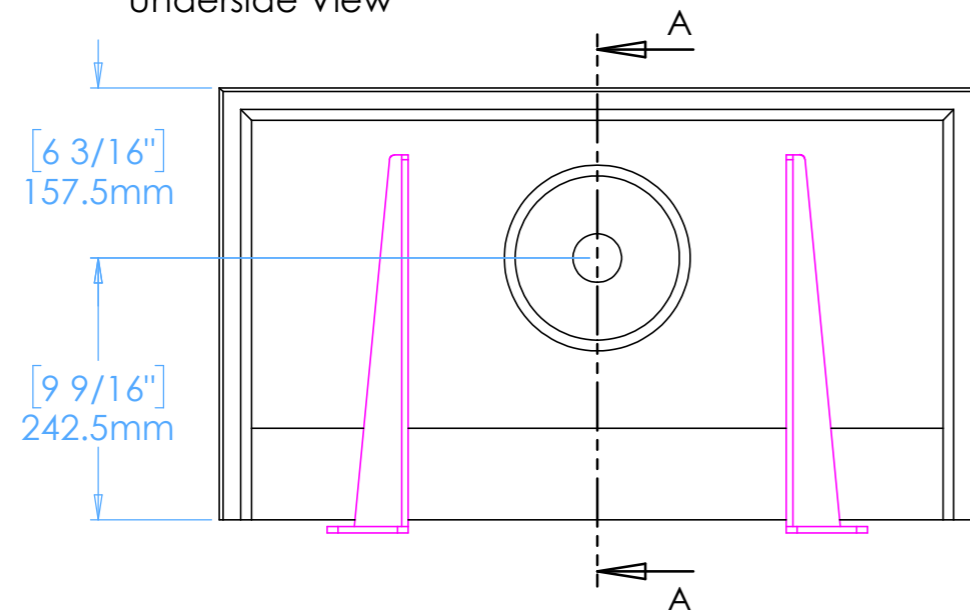

Nema A1

NOTES

Unless otherwise specified, dimensions are in millimeters.

Kast take no responsibility for any dimensions obtained by scaling from this drawing.

Plan View

Front View

Side View

Underside View

Section A-A

DIMENSIONS:

L700mm (27 9/16inches)
W400mm (15 3/4inches)
H120mm (4 3/4inches)

CODE:	NM.A1
WEIGHT:	45kg / 99lbs
BRACKETS:	Included
DRAWN BY:	DB
TOLERANCE:	+/- 3mm