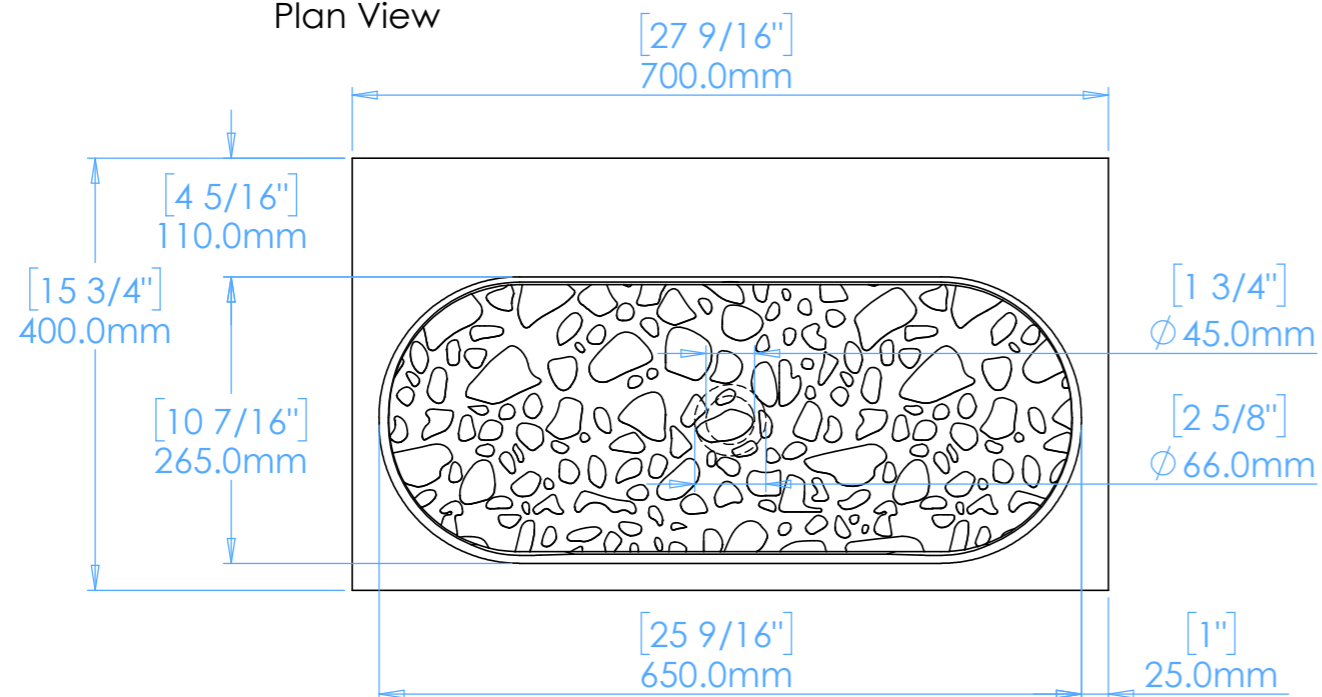

Nema A1

NOTES

Unless otherwise specified, dimensions are in millimeters.

Kast take no responsibility for any dimensions obtained by scaling from this drawing.

Plan View

Front View

Side View

Underside View

Section A-A

DIMENSIONS:

L700mm (27 9/16inches)
W400mm (15 3/4inches)
H120mm (4 3/4inches)

CODE:	NM.A1
WEIGHT:	45kg / 99lbs
BRACKETS:	Included
DRAWN BY:	DB
TOLERANCE:	+/- 3mm