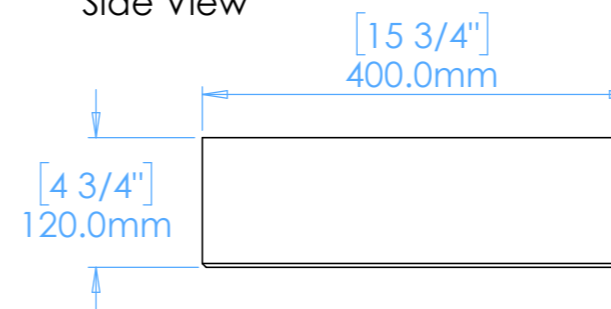

Nema A1

NOTES

Unless otherwise specified, dimensions are in millimeters.

Kast take no responsibility for any dimensions obtained by scaling from this drawing.

Plan View

Front View

Side View

Underside View

Section A-A

DIMENSIONS:

L700mm (27 9/16inches)
W400mm (15 3/4inches)
H120mm (4 3/4inches)

CODE:	NM.A1
WEIGHT:	45kg / 99lbs
BRACKETS:	Included
DRAWN BY:	DB
TOLERANCE:	+/- 3mm