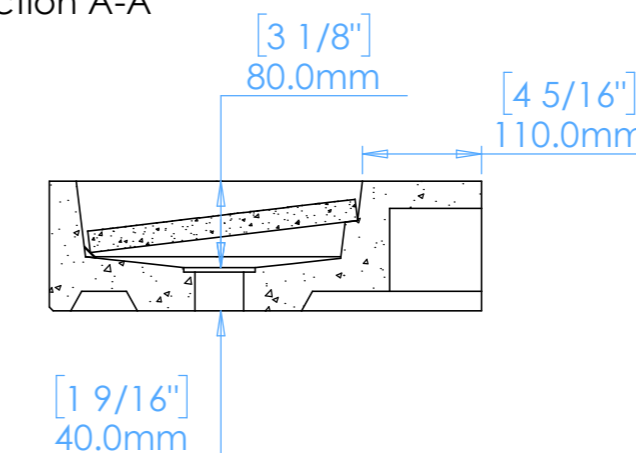

Nema A1

NOTES

Unless otherwise specified, dimensions are in millimeters.

Kast take no responsibility for any dimensions obtained by scaling from this drawing.

Plan View

Front View

Side View

Underside View

Section A-A

DIMENSIONS:

L700mm (27 9/16inches)
W400mm (15 3/4inches)
H120mm (4 3/4inches)

CODE:	NM.A1
WEIGHT:	45kg / 99lbs
BRACKETS:	Included
DRAWN BY:	DB
TOLERANCE:	+/- 3mm