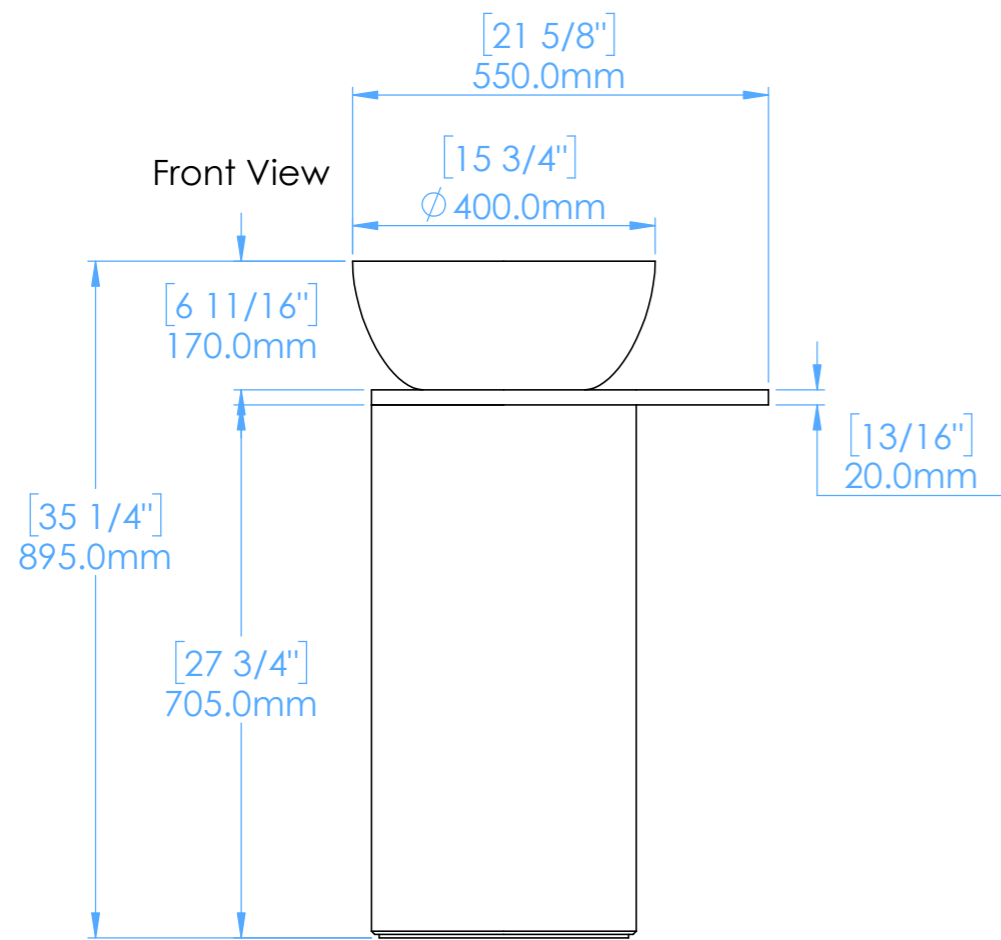

Orme B1

NOTES

Unless otherwise specified, dimensions are in millimeters.

Kast take no responsibility for any dimensions obtained by scaling from this drawing.

DIMENSIONS:

L550mm (21 5/8inches)
W400mm (15 3/4inches)
H895mm (35 1/4inches)

CODE:	OR.B1
WEIGHT:	95kg / 210lbs
BRACKETS:	N/A
DRAWN BY:	DB
TOLERANCE:	+/- 3mm