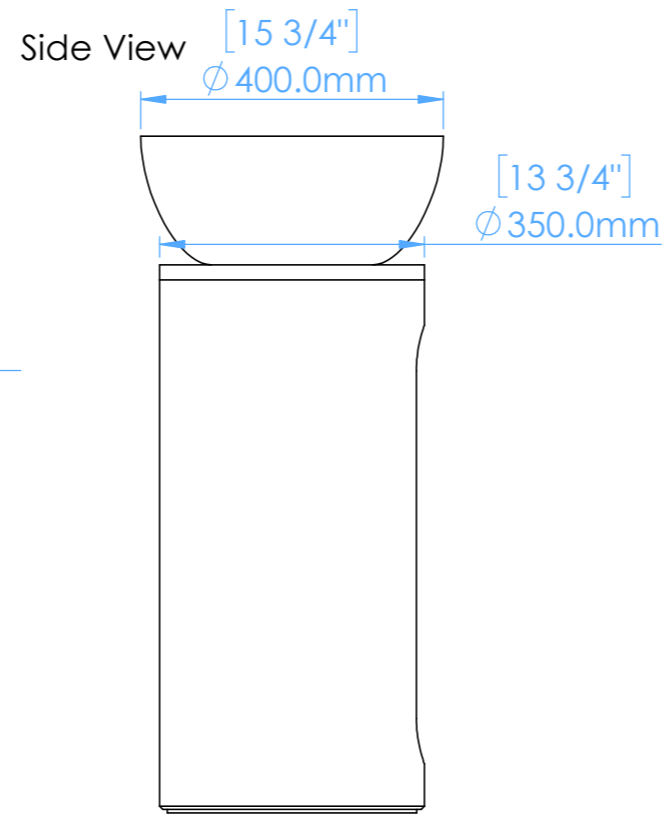

Orme B1

NOTES

Unless otherwise specified, dimensions are in millimeters.

Kast take no responsibility for any dimensions obtained by scaling from this drawing.

DIMENSIONS:

L550mm (21 5/8inches)
W400mm (15 3/4inches)
H895mm (35 1/4inches)

CODE:	OR.B1
WEIGHT:	95kg / 210lbs
BRACKETS:	N/A
DRAWN BY:	DB
TOLERANCE:	+/- 3mm