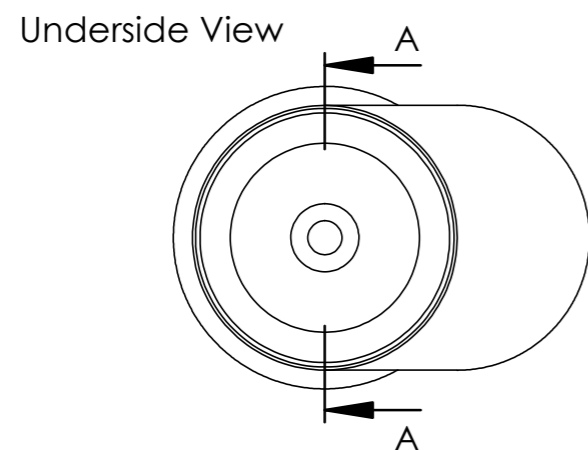

Orme B1

NOTES

Unless otherwise specified, dimensions are in millimeters.

Kast take no responsibility for any dimensions obtained by scaling from this drawing.

DIMENSIONS:

L550mm (21 5/8inches)
W400mm (15 3/4inches)
H895mm (35 1/4inches)

CODE:	OR.B1
WEIGHT:	95kg / 210lbs
BRACKETS:	N/A
DRAWN BY:	DB
TOLERANCE:	+/- 3mm