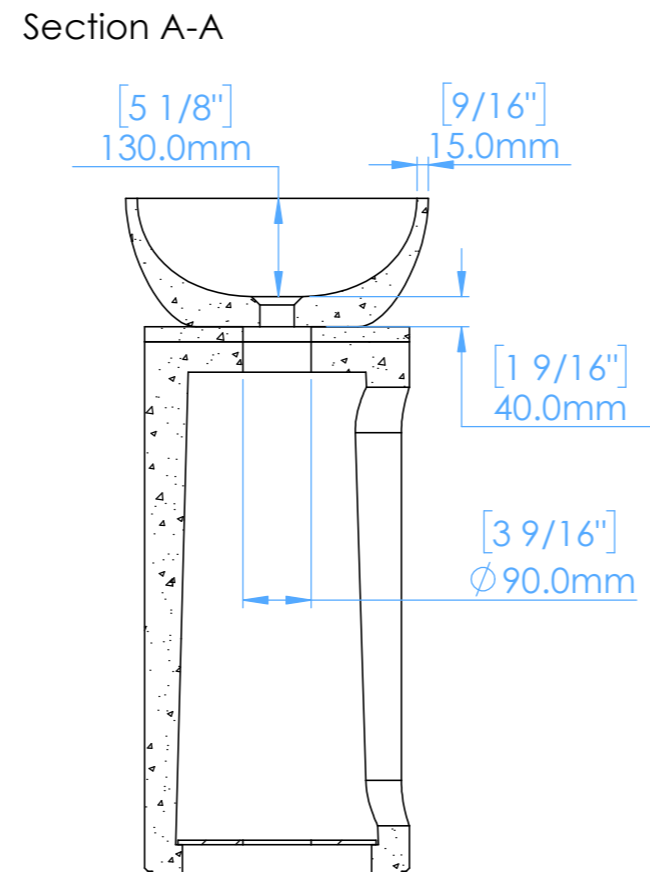

Orme B1

NOTES

Unless otherwise specified, dimensions are in millimeters.

Kast take no responsibility for any dimensions obtained by scaling from this drawing.

DIMENSIONS:

L550mm (21 5/8inches)
W400mm (15 3/4inches)
H895mm (35 1/4inches)

CODE:	OR.B1
WEIGHT:	95kg / 210lbs
BRACKETS:	N/A
DRAWN BY:	DB
TOLERANCE:	+/- 3mm