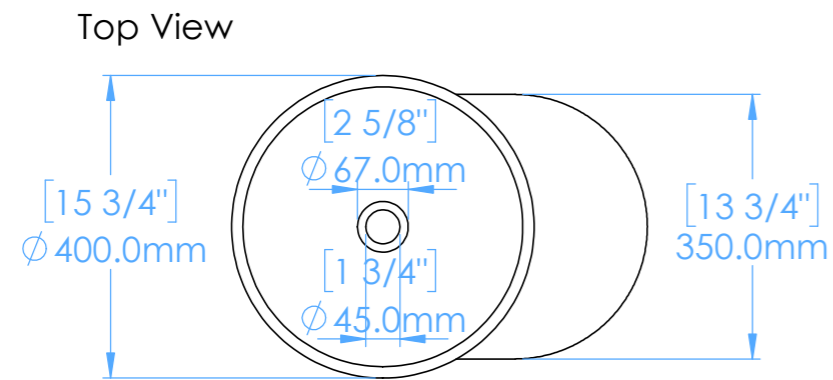

Orme B1

NOTES

Unless otherwise specified, dimensions are in millimeters.

Kast take no responsibility for any dimensions obtained by scaling from this drawing.

DIMENSIONS:

L550mm (21 5/8inches)
W400mm (15 3/4inches)
H895mm (35 1/4inches)

CODE:	OR.B1
WEIGHT:	95kg / 210lbs
BRACKETS:	N/A
DRAWN BY:	DB
TOLERANCE:	+/- 3mm