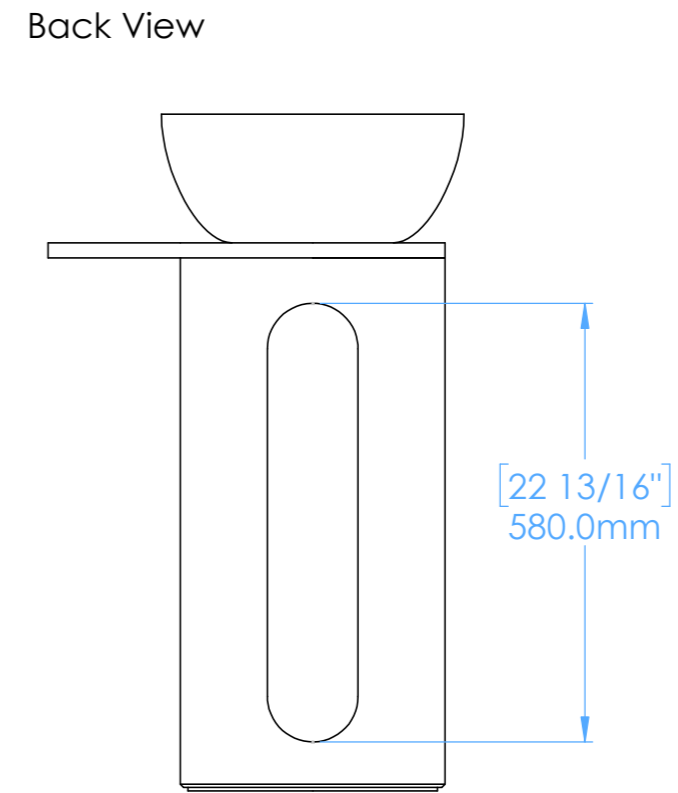

Orme B1

NOTES

Unless otherwise specified, dimensions are in millimeters.

Kast take no responsibility for any dimensions obtained by scaling from this drawing.

DIMENSIONS:

L550mm (21 5/8inches)
W400mm (15 3/4inches)
H895mm (35 1/4inches)

CODE:	OR.B1
WEIGHT:	95kg / 210lbs
BRACKETS:	N/A
DRAWN BY:	DB
TOLERANCE:	+/- 3mm