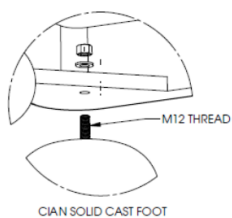

dimensions	1800 x 850 x 725mm
material	cian
colour	polished white
overflow	yes
capacity	190 l
weight	135 kg

Aston Matthews For contact information and branch addresses please visit www.astonmatthews.co.uk