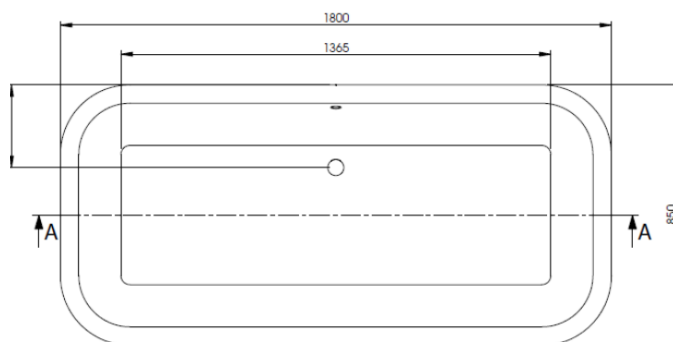

senator 1800x850 freestanding solid surface bath

with bun feet

Senator is a beautiful replica of the traditional fireclay baths, made from cian solid surface material using modern techniques. It has been designed to retain heat and to replicate the look and feel of the traditional baths.

dimensions	1800 x 850 x 725mm
material	cian
colour	polished white
overflow	yes
capacity	190 l
weight	135 kg

Aston Matthews For contact information and branch addresses please visit www.astonmatthews.co.uk

specifications / dimensions subject to manufacturing tolerances