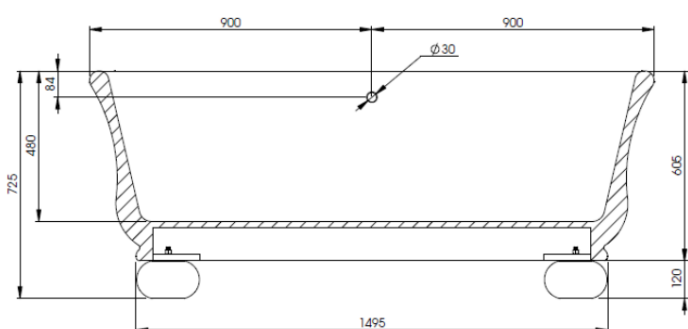

senator 1800x850 freestanding solid surface bath

with bun feet

Senator is a beautiful replica of the traditional fireclay baths, made from cian solid surface material using modern techniques. It has been designed to retain heat and to replicate the look and feel of the traditional baths.

dimensions	1800 x 850 x 725mm
material	cian
colour	polished white
overflow	yes
capacity	190 l
weight	135 kg

Aston Matthews For contact information and branch addresses please visit www.astonmatthews.co.uk

specifications / dimensions subject to manufacturing tolerances