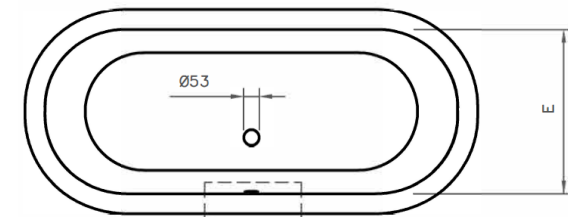

Dimensions	1540 x 800mm
Material	enameled cast iron
Finish	primed ready for painting
Tap holes	no
Weight	150kg
Capacity	170 L

DIMENSIONS IN MILLIMETERS												
REF.	A	B	C	D	E	F	G	H	J	VOL.	PESO	
1540	1540	780	470	1410	630	520	430	385	290	170L	150KG	

Rim detail of the brim