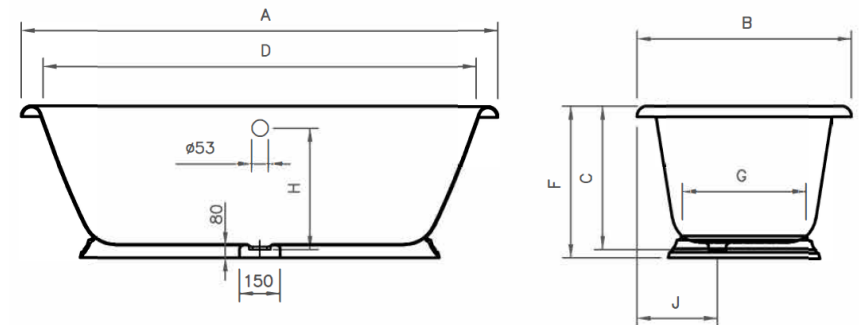

Dimensions	1540 x 800mm
Material	enameled cast iron
Finish	primed ready for painting
Tap holes	no
Weight	150kg
Capacity	170 L

DIMENSIONS IN MILLIMETERS												
REF.	A	B	C	D	E	F	G	H	J	VOL.	PESO	
1540	1540	780	470	1410	630	520	430	385	290	170L	150KG	