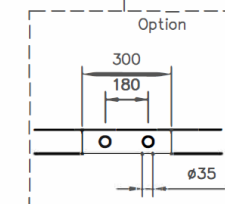

Dimensions	1540 x 800mm
Material	enameled cast iron
Finish	primed ready for painting
Tap holes	no
Weight	150kg
Capacity	170 L

DIMENSIONS IN MILLIMETERS												
REF.	A	B	C	D	E	F	G	H	J	VOL.	PESO	
1540	1540	780	470	1410	630	520	430	385	290	170L	150KG	