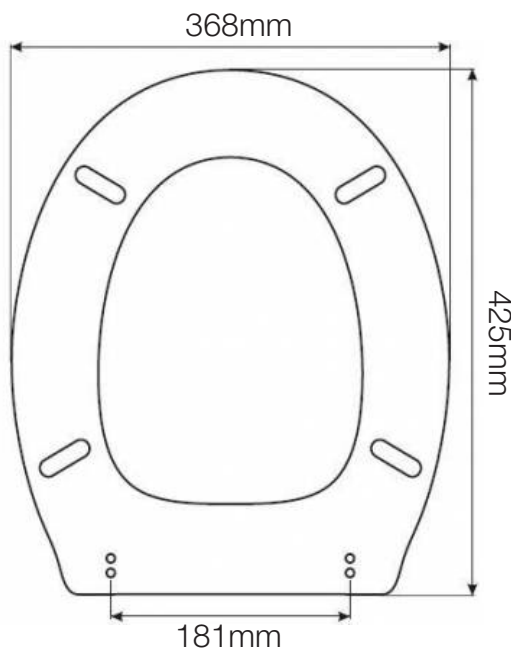

elysee wooden toilet seat & cover

Our elysee wc seat & cover is made with an internal core with made-to-measure wood covered with a layer of cast polyester resin with a thickness of no less than 4 mm. The finish of the seat is gloss white and the adjustable hinges are chromed, due to the adjustment in the hinges this makes the product a perfect high-quality, economical, Italian manufactured option for most wc pans.

adjustable hinges
min. 105mm
max. 210mm

**pan not included