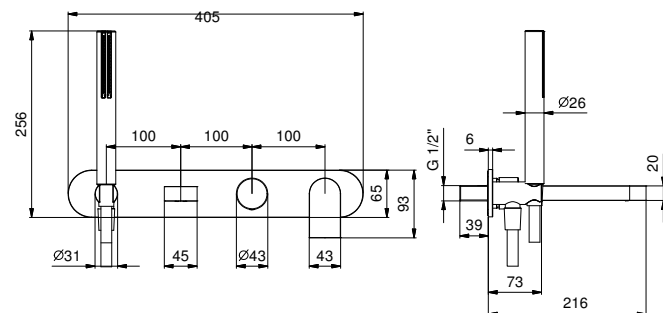

# fantini MARÉ concealed wall

mounted bath shower mixer

Fantini designed with a solid body featuring a sleek spout and thin handle, slightly curved in shape. These elements fit together thanks to its smooth design and harmonious proportions. The outcome is a versatile contemporary product.

material	brass bodied
finish	chrome
dimesnions	20cm spout
min. required pressure	Pressure (bar) - flow rate (l/min)
	Spout:
	0.5 - 7.81
	1 - 15.42
	2 - 19.09
	3 - 22.21
	4 - 24.87
	Handshower:
	0.5 - 4.05
	1 - 7.83
	2 - 8.64
	3 - 8.25
	4 - 8.15

**Aston Matthews** For contact information and branch addresses please visit [www.astonmatthews.co.uk](http://www.astonmatthews.co.uk)

specifications / dimensions subject to manufacturing tolerances