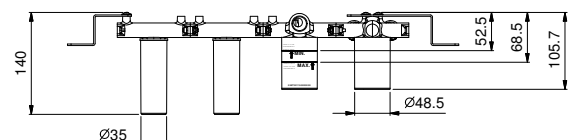

# fantini MARÉ concealed wall

mounted bath shower mixer

Fantini designed with a solid body featuring a sleek spout and thin handle, slightly curved in shape. These elements fit together thanks to its smooth design and harmonious proportions. The outcome is a versatile contemporary product.

material	brass bodied
finish	chrome
dimesnions	20cm spout
min. required pressure	Pressure (bar) - flow rate (l/min)
	Spout:
	0.5 - 7.81
	1 - 15.42
	2 - 19.09
	3 - 22.21
	4 - 24.87
	Handshower:
	0.5 - 4.05
	1 - 7.83
	2 - 8.64
	3 - 8.25
	4 - 8.15