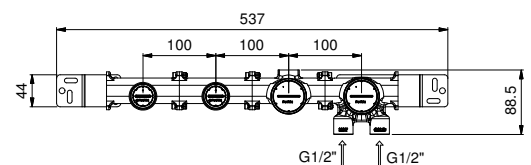

# fantini MARÉ concealed wall

mounted bath shower mixer

Fantini designed with a solid body featuring a sleek spout and thin handle, slightly curved in shape. These elements fit together thanks to its smooth design and harmonious proportions. The outcome is a versatile contemporary product.

material	brass bodied
finish	chrome
dimesnions	20cm spout
min. required pressure	Pressure (bar) - flow rate (l/min)
	Spout:
	0.5 - 7.81
	1 - 15.42
	2 - 19.09
	3 - 22.21
	4 - 24.87
	Handshower:
	0.5 - 4.05
	1 - 7.83
	2 - 8.64
	3 - 8.25
	4 - 8.15