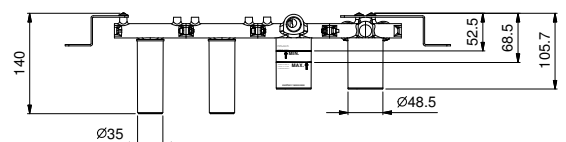

material

brass bodied

finish

chrome

dimensions

15cm spout

min. required pressure

Pressure (bar) - flow rate (l/min)

Spout:

0.5 - 7.81

1 - 15.42

2 - 19.09

3 - 22.21

4 - 24.87

Handshower:

0.5 - 4.05

1 - 7.83

2 - 8.64

3 - 8.25

4 - 8.14

Aston Matthews For contact information and branch addresses please visit www.astonmatthews.co.uk

specifications / dimensions subject to manufacturing tolerances