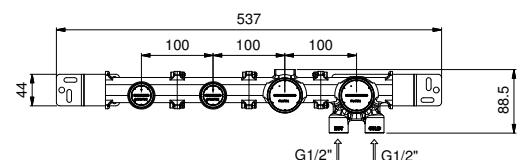

material

brass bodied

finish

chrome

dimensions

15cm spout

min. required pressure

Pressure (bar) - flow rate (l/min)

Spout:

0.5 - 7.81

1 - 15.42

2 - 19.09

3 - 22.21

4 - 24.87

Handshower:

0.5 - 4.05

1 - 7.83

2 - 8.64

3 - 8.25

4 - 8.14

Aston Matthews For contact information and branch addresses please visit www.astonmatthews.co.uk

specifications / dimensions subject to manufacturing tolerances