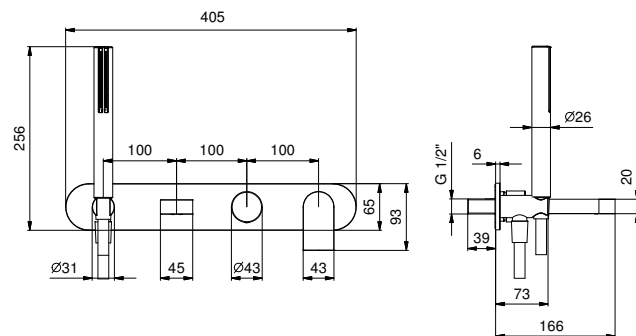

material

brass bodied

finish

chrome

dimensions

15cm spout

min. required pressure

Pressure (bar) - flow rate (l/min)

Spout:

0.5 - 7.81

1 - 15.42

2 - 19.09

3 - 22.21

4 - 24.87

Handshower:

0.5 - 4.05

1 - 7.83

2 - 8.64

3 - 8.25

4 - 8.14

Aston Matthews For contact information and branch addresses please visit www.astonmatthews.co.uk

specifications / dimensions subject to manufacturing tolerances