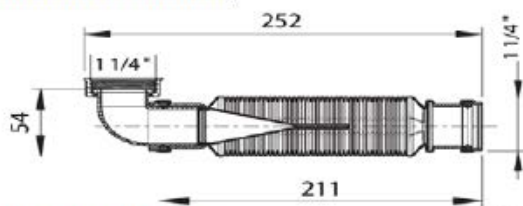

furniture basin trap

This trap is recommended for use with our furniture ranges due to its compact size and versatility.

- ▶ Extra flat only 54mm height in horizontal position - saves space
- ▶ Complete flexibility for easy and quick installation
- ▶ Horizontal and vertical use
- ▶ No risk of de-siphoning
- ▶ Integrated ventilation of waste pipe
- ▶ Drain odours blocked by silicone membrane
- ▶ Up to 300,000 water passes
- ▶ Watertight to 1m in cold water (15°C) and 1m of hot water (95°C)

Horizontal position use

Vertical position use