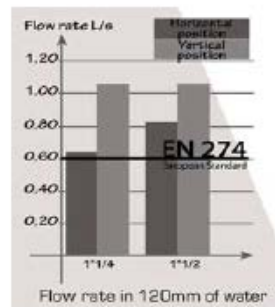

furniture basin trap

This trap is recommended for use with our furniture ranges due to its compact size and versatility.

- ▶ Extra flat only 54mm height in horizontal position - saves space
- ▶ Complete flexibility for easy and quick installation
- ▶ Horizontal and vertical use
- ▶ No risk of de-siphoning
- ▶ Integrated ventilation of waste pipe
- ▶ Drain odours blocked by silicone membrane
- ▶ Up to 300,000 water passes
- ▶ Watertight to 1m in cold water (15°C) and 1m of hot water (95°C)

Horizontal position use

Vertical position use