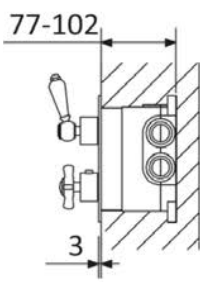

Shower rose	200mm classic
Shower arm	400mm
Hand shower	inc wall outlet and metal hose
Valve	dual outlet
Finish	chrome, nickel

london concealed dual outlet shower kit

including easybox installation

technical data

1. hot feed 3/4"
2. cold feed 3/4"
3. easy box
4. plaster guard & spirit level
5. thermostatic cartridge
6. diverter cartridge
7. outlet 1
8. outlet 2