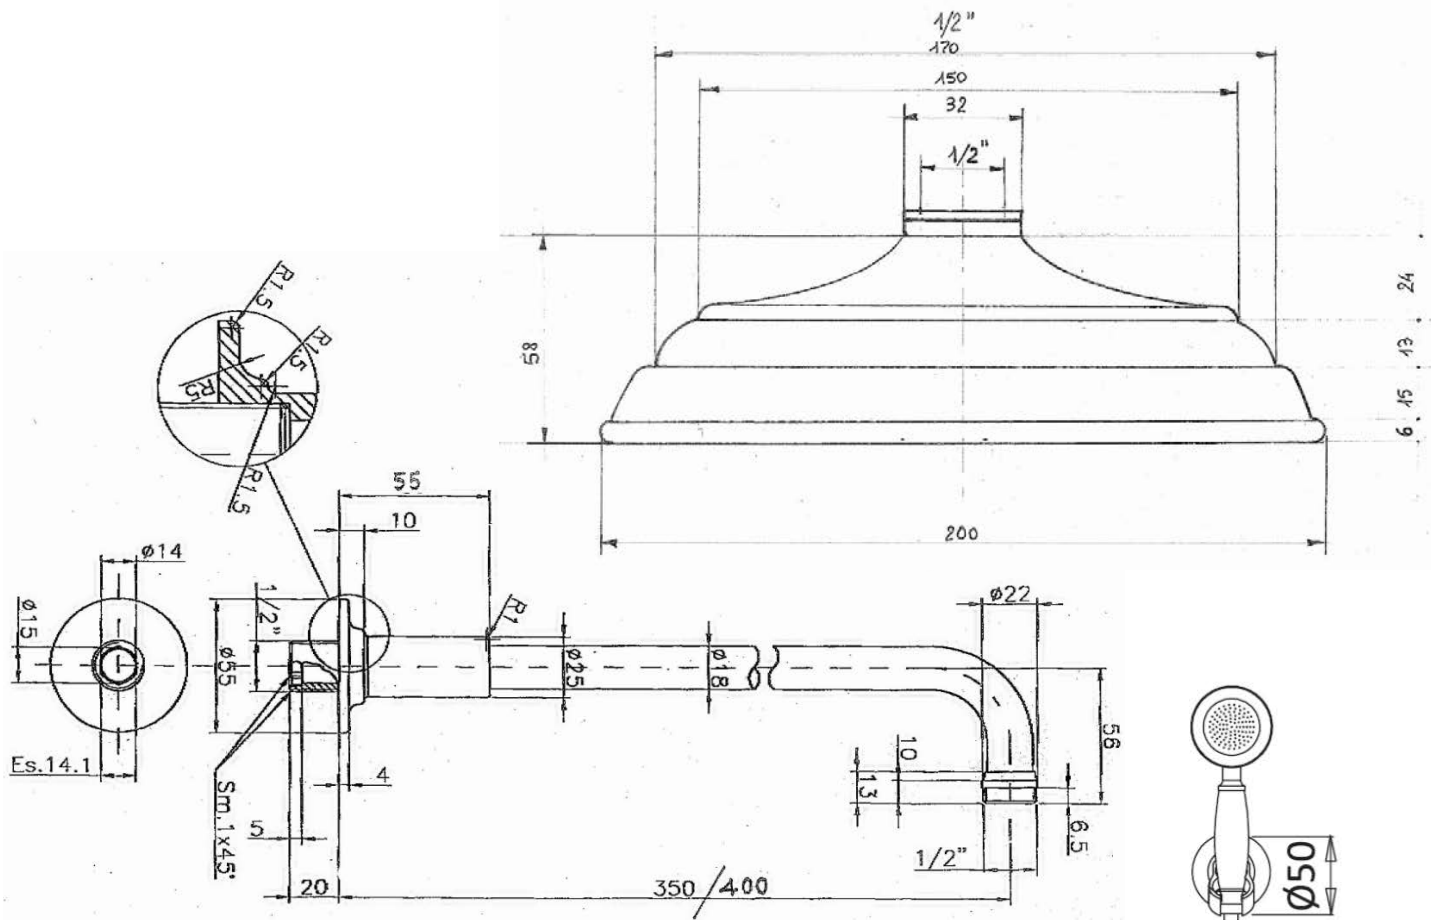

london

concealed dual outlet shower kit

including easybox installation

The London collection draws inspiration from the Edwardian era, blending the grandeur of Victorian design with the simplicity of Art Deco. The ceramic indices and levers feature a subtle cream crackle glaze, hand-finished in Staffordshire—a region known for skilled ceramics craftsmen. Combining traditional materials like brass and ceramic with modern innovations, the collection features the EasyBox system for hassle-free installation. Crafted in lead free brass, it reflects a commitment to efficiency, design, and sustainable production.

Shower rose	200mm classic
Shower arm	400mm
Hand shower	inc wall outlet and metal hose
Valve	dual outlet
Finish	chrome, nickel

london concealed dual outlet shower kit

including easybox installation

technical data

1. hot feed 3/4"
2. cold feed 3/4"
3. easy box
4. plaster guard & spirit level
5. thermostatic cartridge
6. diverter cartridge
7. outlet 1
8. outlet 2