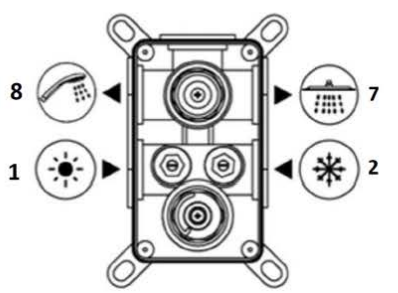

london

concealed dual outlet shower kit

including easybox installation

The London collection draws inspiration from the Edwardian era, blending the grandeur of Victorian design with the simplicity of Art Deco. The ceramic indices and levers feature a subtle cream crackle glaze, hand-finished in Staffordshire—a region known for skilled ceramics craftsmen. Combining traditional materials like brass and ceramic with modern innovations, the collection features the EasyBox system for hassle-free installation. Crafted in lead free brass, it reflects a commitment to efficiency, design, and sustainable production.

Shower rose	200mm classic
Shower arm	400mm
Hand shower	inc wall outlet and metal hose
Valve	dual outlet
Finish	chrome, nickel

london concealed dual outlet shower kit

including easybox installation

technical data

1. hot feed 3/4"
2. cold feed 3/4"
3. easy box
4. plaster guard & spirit level
5. thermostatic cartridge
6. diverter cartridge
7. outlet 1
8. outlet 2