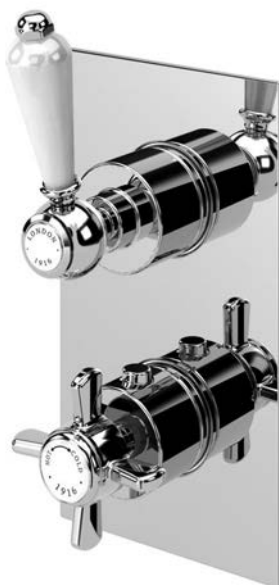

london

concealed dual outlet shower kit

including easybox installation

The London collection draws inspiration from the Edwardian era, blending the grandeur of Victorian design with the simplicity of Art Deco. The ceramic indices and levers feature a subtle cream crackle glaze, hand-finished in Staffordshire—a region known for skilled ceramics craftsmen. Combining traditional materials like brass and ceramic with modern innovations, the collection features the EasyBox system for hassle-free installation. Crafted in lead free brass, it reflects a commitment to efficiency, design, and sustainable production.

Shower rose	200mm classic skirted
Shower arm	400mm
Hand shower	inc wall outlet and metal hose
Valve	dual outlet
Finish	chrome, nickel

london concealed dual outlet shower kit

including easybox installation

technical data

1. hot feed 3/4"
2. cold feed 3/4"
3. easy box
4. plaster guard & spirit level
5. thermostatic cartridge
6. diverter cartridge
7. outlet 1
8. outlet 2