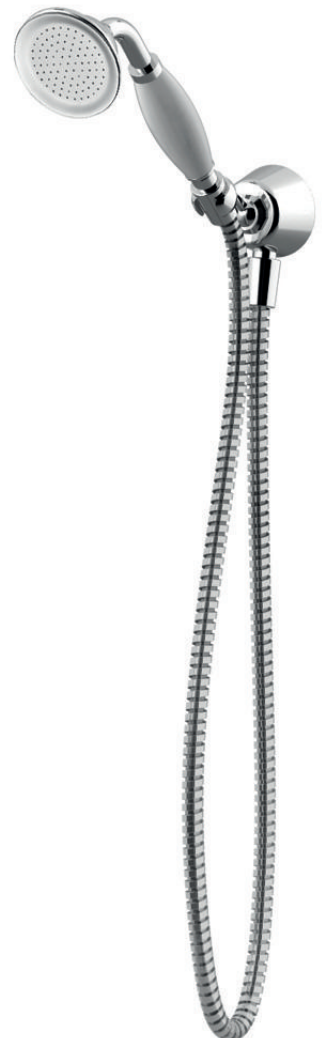

london

concealed dual outlet shower kit

including easybox installation

The London collection draws inspiration from the Edwardian era, blending the grandeur of Victorian design with the simplicity of Art Deco. The ceramic indices and levers feature a subtle cream crackle glaze, hand-finished in Staffordshire—a region known for skilled ceramics craftsmen. Combining traditional materials like brass and ceramic with modern innovations, the collection features the EasyBox system for hassle-free installation. Crafted in lead free brass, it reflects a commitment to efficiency, design, and sustainable production.

Shower rose	200mm classic skirted
Shower arm	400mm
Hand shower	inc wall outlet and metal hose
Valve	dual outlet
Finish	chrome, nickel

london concealed dual outlet shower kit

including easybox installation

technical data

1. hot feed 3/4"
2. cold feed 3/4"
3. easy box
4. plaster guard & spirit level
5. thermostatic cartridge
6. diverter cartridge
7. outlet 1
8. outlet 2