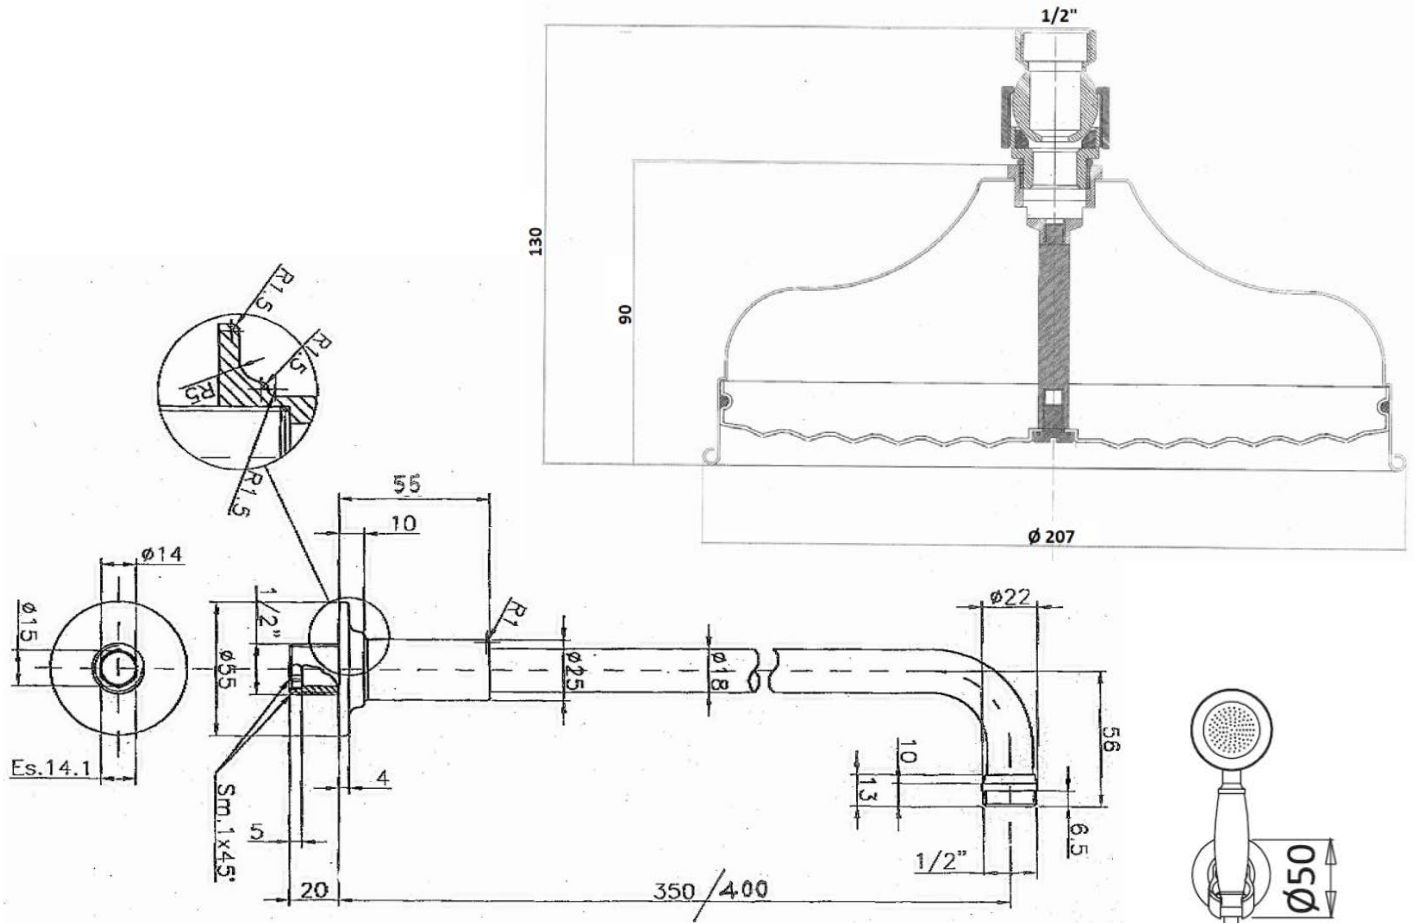

london

concealed dual outlet shower kit

including easybox installation

The London collection draws inspiration from the Edwardian era, blending the grandeur of Victorian design with the simplicity of Art Deco. The ceramic indices and levers feature a subtle cream crackle glaze, hand-finished in Staffordshire—a region known for skilled ceramics craftsmen. Combining traditional materials like brass and ceramic with modern innovations, the collection features the EasyBox system for hassle-free installation. Crafted in lead free brass, it reflects a commitment to efficiency, design, and sustainable production.

Shower rose	200mm classic skirted
Shower arm	400mm
Hand shower	inc wall outlet and metal hose
Valve	dual outlet
Finish	chrome, nickel

london concealed dual outlet shower kit

including easybox installation

technical data

1. hot feed 3/4"
2. cold feed 3/4"
3. easy box
4. plaster guard & spirit level
5. thermostatic cartridge
6. diverter cartridge
7. outlet 1
8. outlet 2