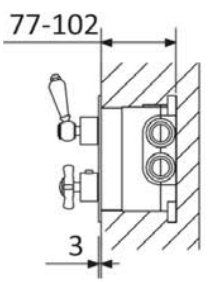

london

concealed dual outlet shower kit

including easybox installation

The London collection draws inspiration from the Edwardian era, blending the grandeur of Victorian design with the simplicity of Art Deco. The ceramic indices and levers feature a subtle cream crackle glaze, hand-finished in Staffordshire—a region known for skilled ceramics craftsmen. Combining traditional materials like brass and ceramic with modern innovations, the collection features the EasyBox system for hassle-free installation. Crafted in lead free brass, it reflects a commitment to efficiency, design, and sustainable production.

Shower rose	200mm classic skirted
Shower arm	400mm
Hand shower	inc wall outlet and metal hose
Valve	dual outlet
Finish	chrome, nickel

london concealed dual outlet shower kit

including easybox installation

technical data

1. hot feed 3/4"
2. cold feed 3/4"
3. easy box
4. plaster guard & spirit level
5. thermostatic cartridge
6. diverter cartridge
7. outlet 1
8. outlet 2