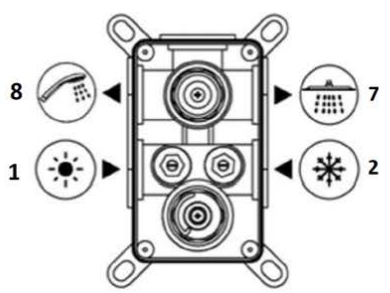

london

concealed dual outlet shower kit

including easybox installation

The London collection draws inspiration from the Edwardian era, blending the grandeur of Victorian design with the simplicity of Art Deco. The ceramic indices and levers feature a subtle cream crackle glaze, hand-finished in Staffordshire—a region known for skilled ceramics craftsmen. Combining traditional materials like brass and ceramic with modern innovations, the collection features the EasyBox system for hassle-free installation. Crafted in lead free brass, it reflects a commitment to efficiency, design, and sustainable production.

Shower rose	200mm classic skirted
Shower arm	400mm
Hand shower	inc wall outlet and metal hose
Valve	dual outlet
Finish	chrome, nickel

london concealed dual outlet shower kit

including easybox installation

technical data

1. hot feed 3/4"
2. cold feed 3/4"
3. easy box
4. plaster guard & spirit level
5. thermostatic cartridge
6. diverter cartridge
7. outlet 1
8. outlet 2