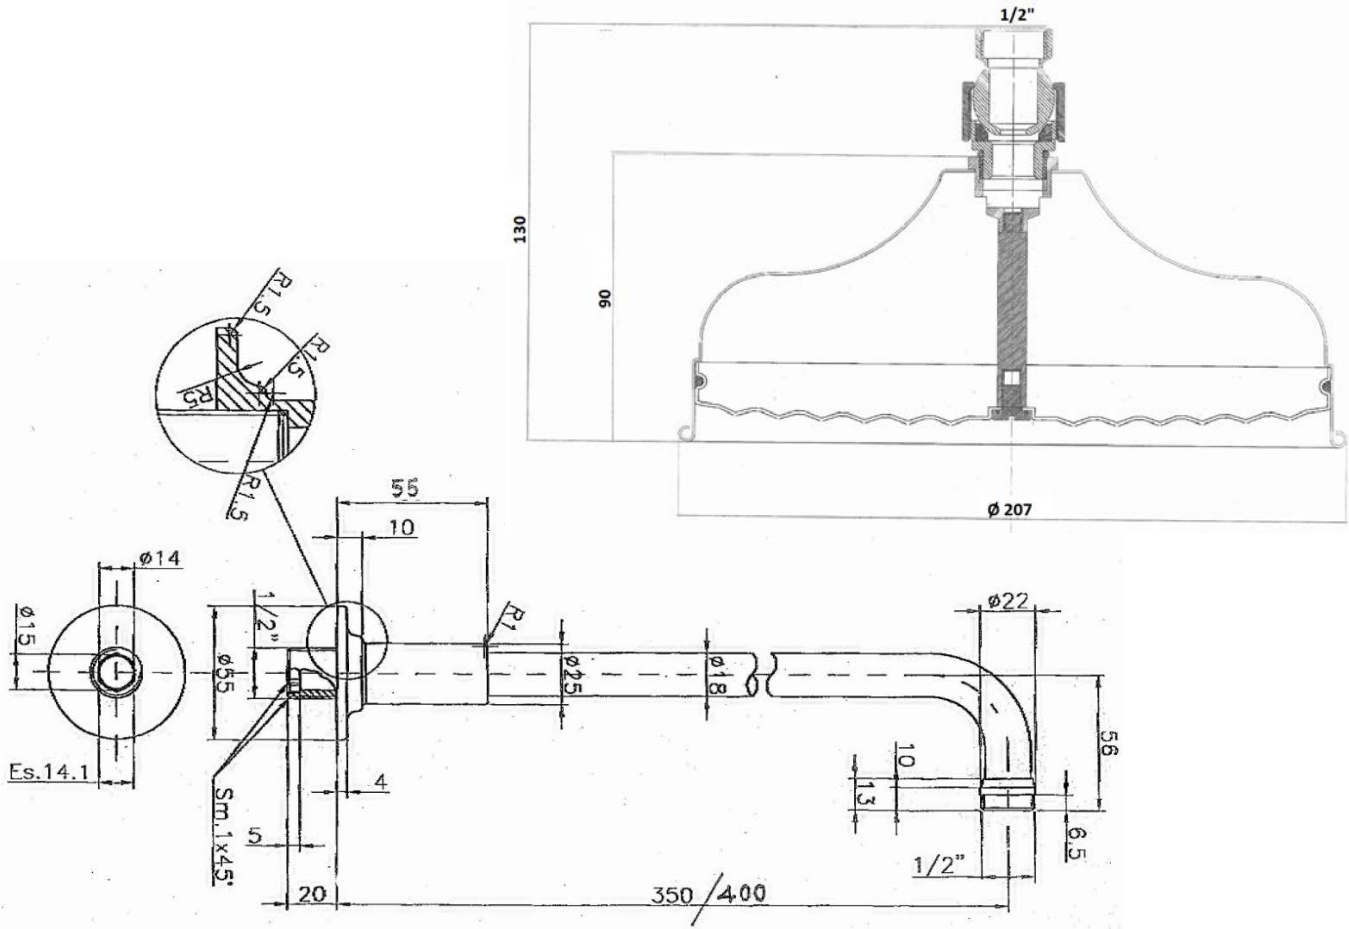

london

concealed single outlet shower kit

including easybox installation

The London collection draws inspiration from the Edwardian era, blending the grandeur of Victorian design with the simplicity of Art Deco. The ceramic indices and levers feature a subtle cream crackle glaze, hand-finished in Staffordshire—a region known for skilled ceramics craftsmen. Combining traditional materials like brass and ceramic with modern innovations, the collection features the EasyBox system for hassle-free installation. Crafted in lead free brass, it reflects a commitment to efficiency, design, and sustainable production.

Shower rose	200mm classic skirted
Shower arm	400mm
Valve	single outlet
Finish	chrome, nickel

london concealed single outlet shower kit

including easybox installation

technical data

1. hot feed 3/4"
2. cold feed 3/4"
3. easy box
4. plaster guard & spirit level
5. thermostatic cartridge
6. diverter cartridge
7. outlet 1
8. outlet 2 - this can be capped for single outlet