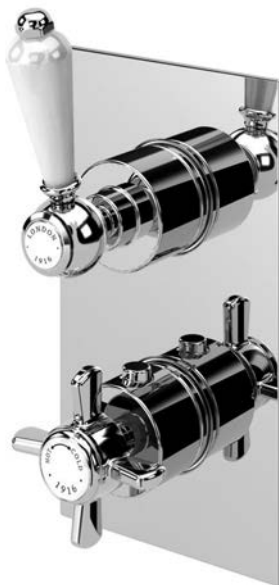

london

concealed single outlet shower kit

including easybox installation

The London collection draws inspiration from the Edwardian era, blending the grandeur of Victorian design with the simplicity of Art Deco. The ceramic indices and levers feature a subtle cream crackle glaze, hand-finished in Staffordshire—a region known for skilled ceramics craftsmen. Combining traditional materials like brass and ceramic with modern innovations, the collection features the EasyBox system for hassle-free installation. Crafted in lead free brass, it reflects a commitment to efficiency, design, and sustainable production.

Shower rose	200mm classic skirted
Shower arm	400mm
Valve	single outlet
Finish	chrome, nickel

london concealed single outlet shower kit

including easybox installation

technical data

1. hot feed 3/4"
2. cold feed 3/4"
3. easy box
4. plaster guard & spirit level
5. thermostatic cartridge
6. diverter cartridge
7. outlet 1
8. outlet 2 - this can be capped for single outlet