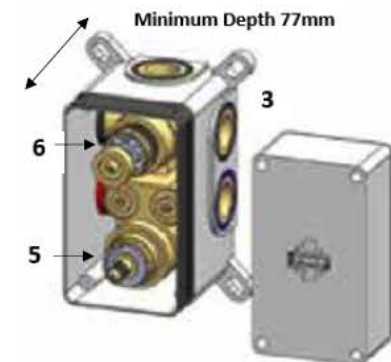

london

concealed triple outlet shower kit

including easybox installation

The London collection draws inspiration from the Edwardian era, blending the grandeur of Victorian design with the simplicity of Art Deco. The ceramic indices and levers feature a subtle cream crackle glaze, hand-finished in Staffordshire—a region known for skilled ceramics craftsmen. Combining traditional materials like brass and ceramic with modern innovations, the collection features the EasyBox system for hassle-free installation. Crafted in lead free brass, it reflects a commitment to efficiency, design, and sustainable production.

Shower rose	200mm classic
Shower arm	400mm
Hand shower	inc wall outlet, slide rail, and metal hose
Valve	triple outlet
Waste	exfil with klik waste
Finish	chrome, nickel

london concealed triple outlet shower kit

including easybox installation

technical data

1. hot feed 3/4"
2. cold feed 3/4"
3. easy box
4. plaster guard & spirit level
5. thermostatic cartridge
6. diverter cartridge
7. outlet 1
8. outlet 2
9. outlet 3