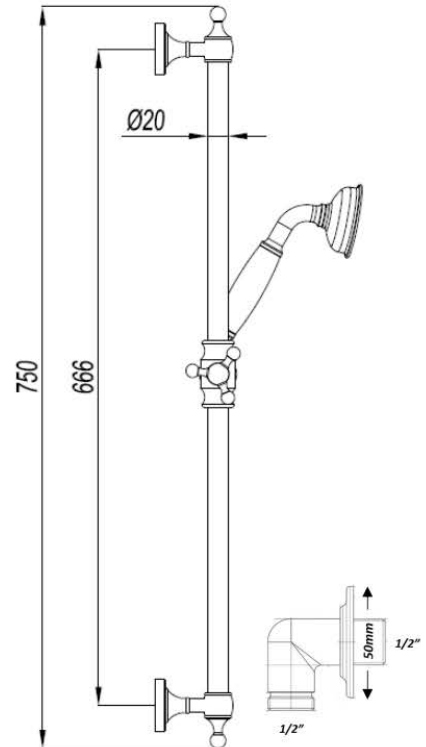

london

concealed triple outlet shower kit

including easybox installation

The London collection draws inspiration from the Edwardian era, blending the grandeur of Victorian design with the simplicity of Art Deco. The ceramic indices and levers feature a subtle cream crackle glaze, hand-finished in Staffordshire—a region known for skilled ceramics craftsmen. Combining traditional materials like brass and ceramic with modern innovations, the collection features the EasyBox system for hassle-free installation. Crafted in lead free brass, it reflects a commitment to efficiency, design, and sustainable production.

Shower rose	200mm classic
Shower arm	400mm
Hand shower	inc wall outlet, slide rail, and metal hose
Valve	triple outlet
Waste	exfil with klik waste
Finish	chrome, nickel

london concealed triple outlet shower kit

including easybox installation

technical data

1. hot feed 3/4"
2. cold feed 3/4"
3. easy box
4. plaster guard & spirit level
5. thermostatic cartridge
6. diverter cartridge
7. outlet 1
8. outlet 2
9. outlet 3