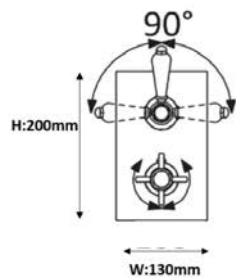

london

concealed triple outlet shower kit

including easybox installation

The London collection draws inspiration from the Edwardian era, blending the grandeur of Victorian design with the simplicity of Art Deco. The ceramic indices and levers feature a subtle cream crackle glaze, hand-finished in Staffordshire—a region known for skilled ceramics craftsmen. Combining traditional materials like brass and ceramic with modern innovations, the collection features the EasyBox system for hassle-free installation. Crafted in lead free brass, it reflects a commitment to efficiency, design, and sustainable production.

Shower rose	200mm classic
Shower arm	400mm
Hand shower	inc wall outlet, slide rail, and metal hose
Valve	triple outlet
Waste	exfil with klik waste
Finish	chrome, nickel

london concealed triple outlet shower kit

including easybox installation

technical data

1. hot feed 3/4"
2. cold feed 3/4"
3. easy box
4. plaster guard & spirit level
5. thermostatic cartridge
6. diverter cartridge
7. outlet 1
8. outlet 2
9. outlet 3