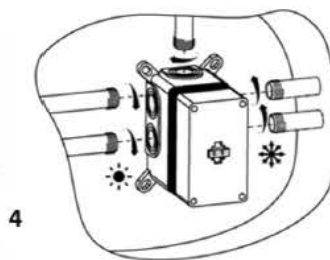

Shower rose	200mm classic
Shower arm	400mm
Hand shower	inc wall outlet, slide rail, and metal hose
Valve	triple outlet
Waste	exfil with klik waste
Finish	chrome, nickel

london concealed triple outlet shower kit

including easybox installation

technical data

1. hot feed 3/4"
2. cold feed 3/4"
3. easy box
4. plaster guard & spirit level
5. thermostatic cartridge
6. diverter cartridge
7. outlet 1
8. outlet 2
9. outlet 3