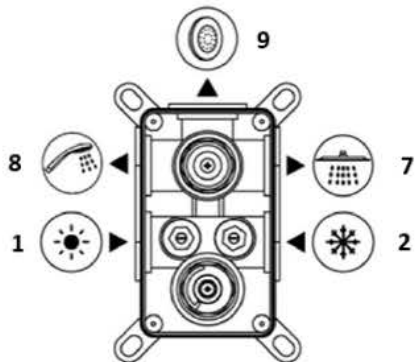

london

concealed triple outlet shower kit

including easybox installation

The London collection draws inspiration from the Edwardian era, blending the grandeur of Victorian design with the simplicity of Art Deco. The ceramic indices and levers feature a subtle cream crackle glaze, hand-finished in Staffordshire—a region known for skilled ceramics craftsmen. Combining traditional materials like brass and ceramic with modern innovations, the collection features the EasyBox system for hassle-free installation. Crafted in lead free brass, it reflects a commitment to efficiency, design, and sustainable production.

Shower rose	200mm classic
Shower arm	400mm
Hand shower	inc wall outlet, slide rail, and metal hose
Valve	triple outlet
Waste	exfil with klik waste
Finish	chrome, nickel

london concealed triple outlet shower kit

including easybox installation

technical data

1. hot feed 3/4"
2. cold feed 3/4"
3. easy box
4. plaster guard & spirit level
5. thermostatic cartridge
6. diverter cartridge
7. outlet 1
8. outlet 2
9. outlet 3