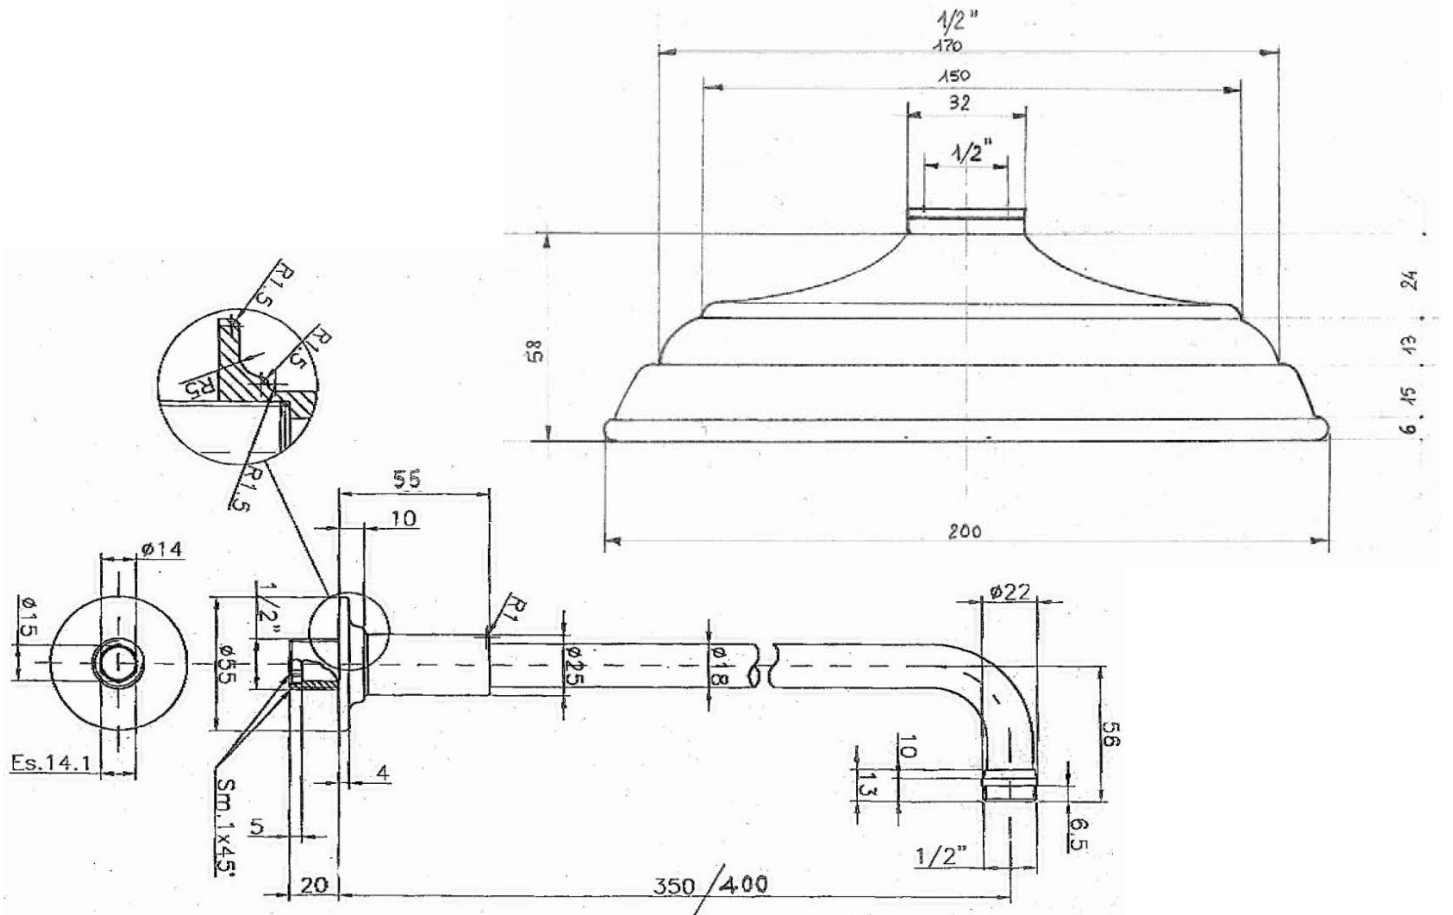

london

concealed triple outlet shower kit

including easybox installation

The London collection draws inspiration from the Edwardian era, blending the grandeur of Victorian design with the simplicity of Art Deco. The ceramic indices and levers feature a subtle cream crackle glaze, hand-finished in Staffordshire—a region known for skilled ceramics craftsmen. Combining traditional materials like brass and ceramic with modern innovations, the collection features the EasyBox system for hassle-free installation. Crafted in lead free brass, it reflects a commitment to efficiency, design, and sustainable production.

Shower rose	200mm classic
Shower arm	400mm
Hand shower	inc wall outlet, slide rail, and metal hose
Valve	triple outlet
Waste	exfil with klik waste
Finish	chrome, nickel

london concealed triple outlet shower kit

including easybox installation

technical data

1. hot feed 3/4"
2. cold feed 3/4"
3. easy box
4. plaster guard & spirit level
5. thermostatic cartridge
6. diverter cartridge
7. outlet 1
8. outlet 2
9. outlet 3