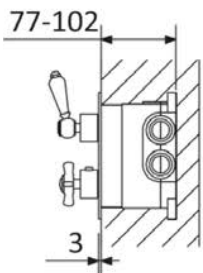

Shower rose	200mm classic
Shower arm	400mm
Hand shower	inc wall outlet, slide rail, and metal hose
Valve	triple outlet
Waste	exfil with klik waste
Finish	chrome, nickel

london concealed triple outlet shower kit

including easybox installation

technical data

1. hot feed 3/4"
2. cold feed 3/4"
3. easy box
4. plaster guard & spirit level
5. thermostatic cartridge
6. diverter cartridge
7. outlet 1
8. outlet 2
9. outlet 3