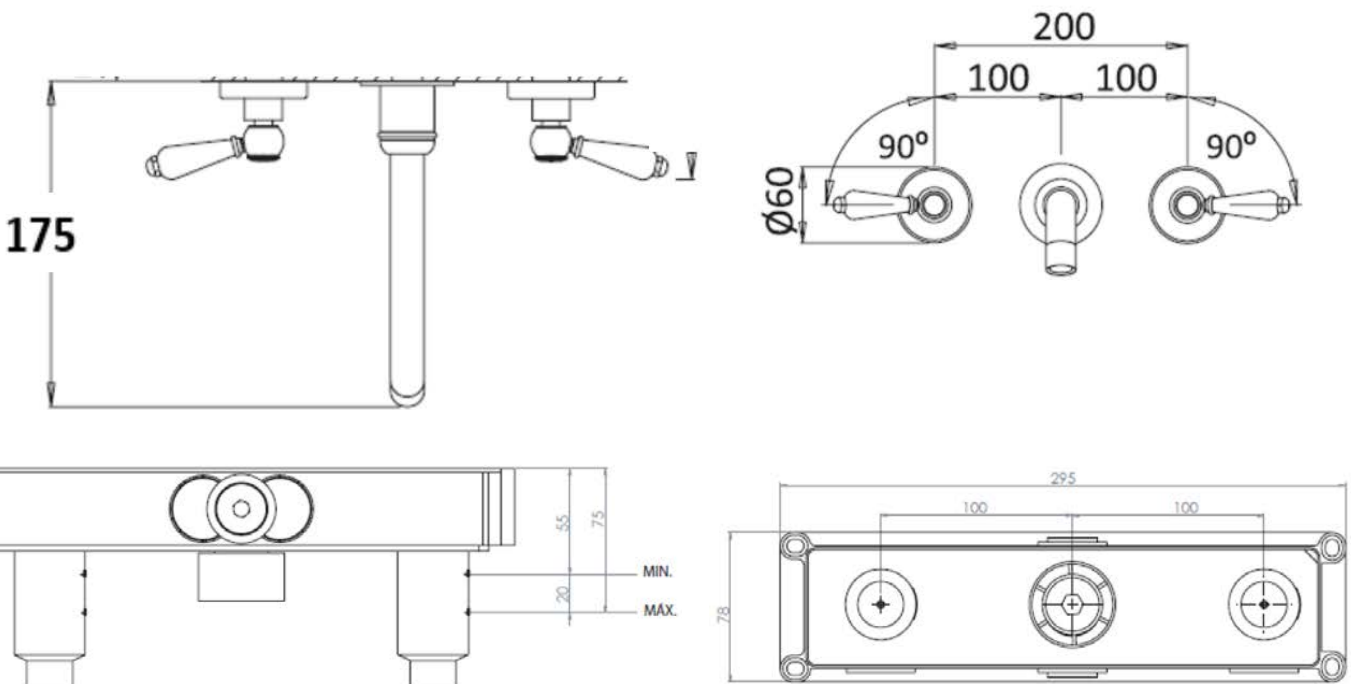

Aston Matthews For contact information and branch addresses please visit www.astonmatthews.co.uk

specifications / dimensions subject to manufacturing tolerances