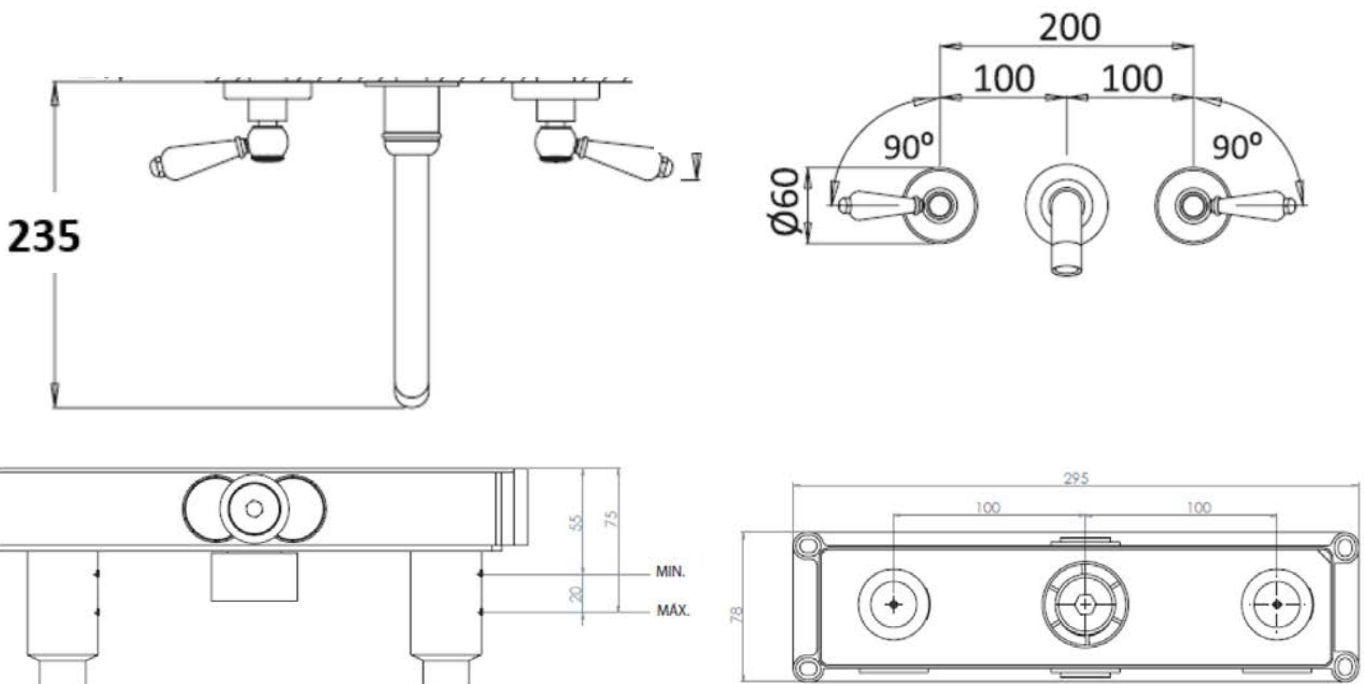

# london lever 3 hole wall mounted basin mixer

235mm spout inc Easybox installation

The London collection draws inspiration from the Edwardian era, blending the grandeur of Victorian design with the simplicity of Art Deco. The ceramic indices and levers feature a subtle cream crackle glaze, hand-finished in Staffordshire—a region known for skilled ceramics craftsmen. Combining traditional materials like brass and ceramic with modern innovations, the collection features the EasyBox system for hassle-free installation. Crafted in lead free brass, it reflects a commitment to efficiency, design, and sustainable production.

Material	solid brass
Finish	chrome, nickel
Min. pressure	0.2 bar
Waste	not included

**Aston Matthews** For contact information and branch addresses please visit [www.astonmatthews.co.uk](http://www.astonmatthews.co.uk)

specifications / dimensions subject to manufacturing tolerances