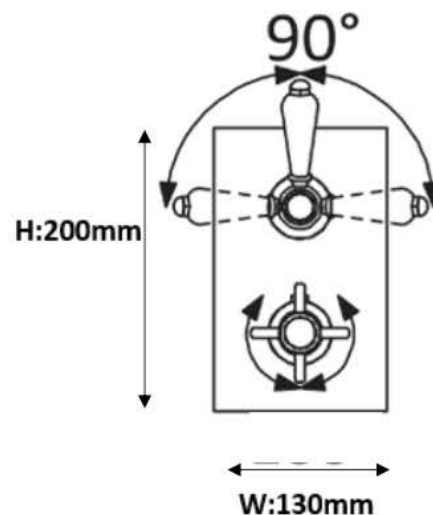

london

concealed single outlet shower valve
including easybox installation

The London collection draws inspiration from the Edwardian era, blending the grandeur of Victorian design with the simplicity of Art Deco. The ceramic indices and levers feature a subtle cream crackle glaze, hand-finished in Staffordshire—a region known for skilled ceramics craftsmen. Combining traditional materials like brass and ceramic with modern innovations, the collection features the EasyBox system for hassle-free installation. Crafted in lead free brass, it reflects a commitment to efficiency, design, and sustainable production.

Material	solid brass
Finish	chrome, nickel
Min. pressure	1 bar

london

concealed single outlet shower valve
including easybox installation

technical data

1. hot feed 3/4"
2. cold feed 3/4"
3. easy box
4. plaster guard & spirit level
5. thermostatic cartridge
6. diverter cartridge
7. outlet 1
8. outlet 2 - this can be capped for single outlet