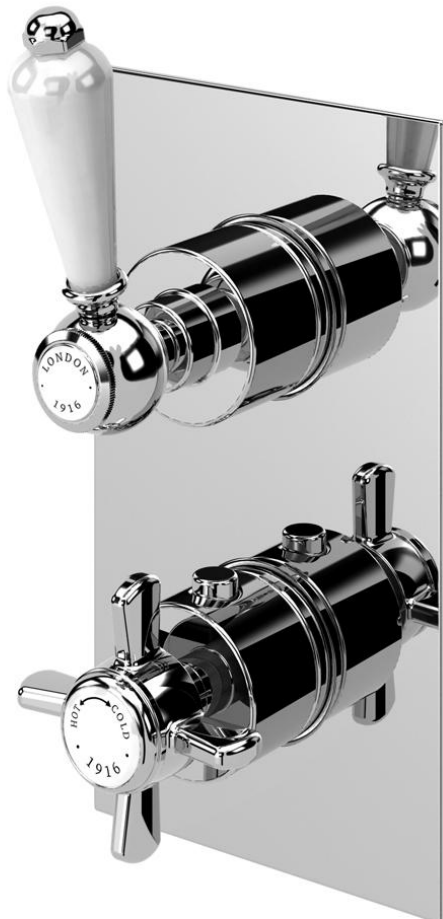

london

concealed single outlet shower valve
including easybox installation

The London collection draws inspiration from the Edwardian era, blending the grandeur of Victorian design with the simplicity of Art Deco. The ceramic indices and levers feature a subtle cream crackle glaze, hand-finished in Staffordshire—a region known for skilled ceramics craftsmen. Combining traditional materials like brass and ceramic with modern innovations, the collection features the EasyBox system for hassle-free installation. Crafted in lead free brass, it reflects a commitment to efficiency, design, and sustainable production.

Material	solid brass
Finish	chrome, nickel
Min. pressure	1 bar

london

concealed single outlet shower valve
including easybox installation

technical data

1. hot feed 3/4"
2. cold feed 3/4"
3. easy box
4. plaster guard & spirit level
5. thermostatic cartridge
6. diverter cartridge
7. outlet 1
8. outlet 2 - this can be capped for single outlet