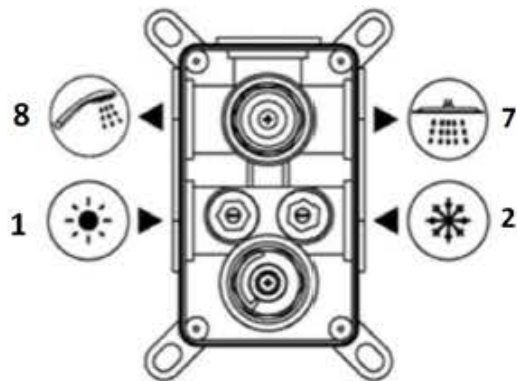

london

concealed single outlet shower valve
including easybox installation

The London collection draws inspiration from the Edwardian era, blending the grandeur of Victorian design with the simplicity of Art Deco. The ceramic indices and levers feature a subtle cream crackle glaze, hand-finished in Staffordshire—a region known for skilled ceramics craftsmen. Combining traditional materials like brass and ceramic with modern innovations, the collection features the EasyBox system for hassle-free installation. Crafted in lead free brass, it reflects a commitment to efficiency, design, and sustainable production.

Material	solid brass
Finish	chrome, nickel
Min. pressure	1 bar

london

concealed single outlet shower valve
including easybox installation

technical data

1. hot feed 3/4"
2. cold feed 3/4"
3. easy box
4. plaster guard & spirit level
5. thermostatic cartridge
6. diverter cartridge
7. outlet 1
8. outlet 2 - this can be capped for single outlet