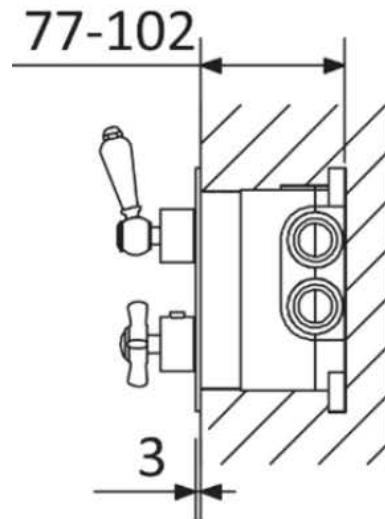

london

concealed single outlet shower valve
including easybox installation

The London collection draws inspiration from the Edwardian era, blending the grandeur of Victorian design with the simplicity of Art Deco. The ceramic indices and levers feature a subtle cream crackle glaze, hand-finished in Staffordshire—a region known for skilled ceramics craftsmen. Combining traditional materials like brass and ceramic with modern innovations, the collection features the EasyBox system for hassle-free installation. Crafted in lead free brass, it reflects a commitment to efficiency, design, and sustainable production.

Material	solid brass
Finish	chrome, nickel
Min. pressure	1 bar

london

concealed single outlet shower valve
including easybox installation

technical data

1. hot feed 3/4"
2. cold feed 3/4"
3. easy box
4. plaster guard & spirit level
5. thermostatic cartridge
6. diverter cartridge
7. outlet 1
8. outlet 2 - this can be capped for single outlet