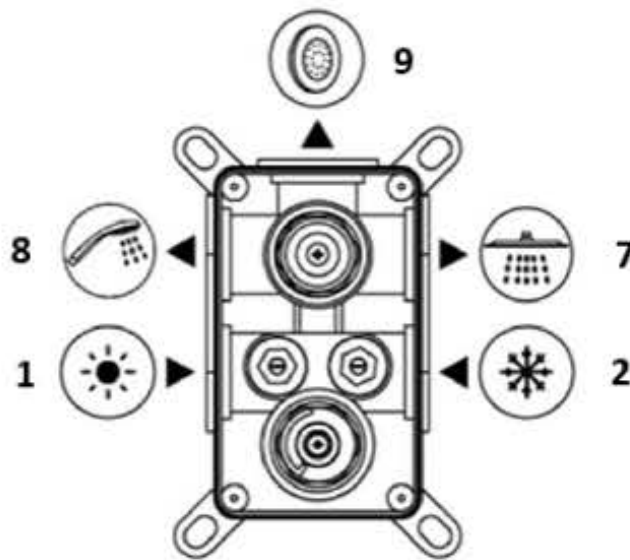

# london

concealed triple outlet shower valve

including easybox installation

The London collection draws inspiration from the Edwardian era, blending the grandeur of Victorian design with the simplicity of Art Deco. The ceramic indices and levers feature a subtle cream crackle glaze, hand-finished in Staffordshire—a region known for skilled ceramics craftsmen. Combining traditional materials like brass and ceramic with modern innovations, the collection features the EasyBox system for hassle-free installation. Crafted in lead free brass, it reflects a commitment to efficiency, design, and sustainable production.

Material	solid brass
Finish	chrome, nickel
Min. pressure	1 bar

# london

concealed triple outlet shower valve  
including easybox installation

## technical data

1. hot feed 3/4"
2. cold feed 3/4"
3. easy box
4. plaster guard & spirit level
5. thermostatic cartridge
6. diverter cartridge
7. outlet 1
8. outlet 2
9. outlet 3