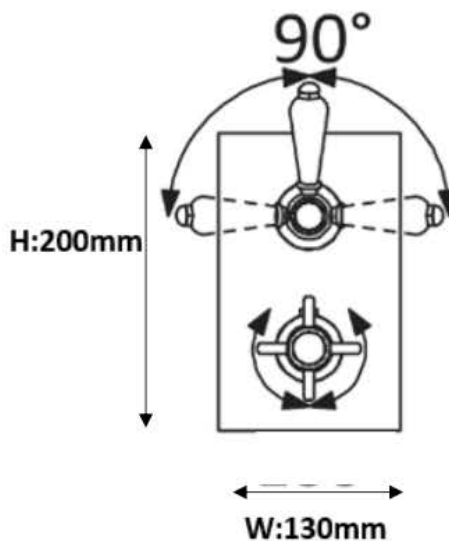

# london

concealed triple outlet shower valve

including easybox installation

The London collection draws inspiration from the Edwardian era, blending the grandeur of Victorian design with the simplicity of Art Deco. The ceramic indices and levers feature a subtle cream crackle glaze, hand-finished in Staffordshire—a region known for skilled ceramics craftsmen. Combining traditional materials like brass and ceramic with modern innovations, the collection features the EasyBox system for hassle-free installation. Crafted in lead free brass, it reflects a commitment to efficiency, design, and sustainable production.

Material	solid brass
Finish	chrome, nickel
Min. pressure	1 bar

## technical data

1. hot feed 3/4"
2. cold feed 3/4"
3. easy box
4. plaster guard & spirit level
5. thermostatic cartridge
6. diverter cartridge
7. outlet 1
8. outlet 2
9. outlet 3