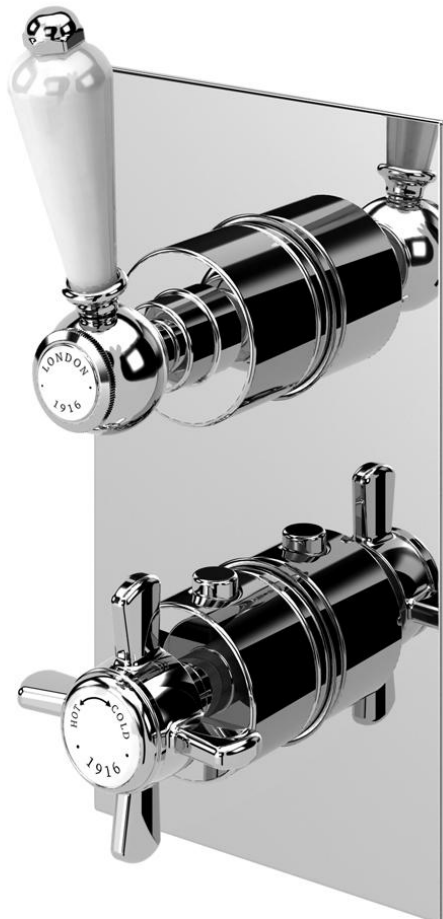

# london

concealed triple outlet shower valve

including easybox installation

The London collection draws inspiration from the Edwardian era, blending the grandeur of Victorian design with the simplicity of Art Deco. The ceramic indices and levers feature a subtle cream crackle glaze, hand-finished in Staffordshire—a region known for skilled ceramics craftsmen. Combining traditional materials like brass and ceramic with modern innovations, the collection features the EasyBox system for hassle-free installation. Crafted in lead free brass, it reflects a commitment to efficiency, design, and sustainable production.

Material	solid brass
Finish	chrome, nickel
Min. pressure	1 bar

# london

concealed triple outlet shower valve  
including easybox installation

## technical data

1. hot feed 3/4"
2. cold feed 3/4"
3. easy box
4. plaster guard & spirit level
5. thermostatic cartridge
6. diverter cartridge
7. outlet 1
8. outlet 2
9. outlet 3