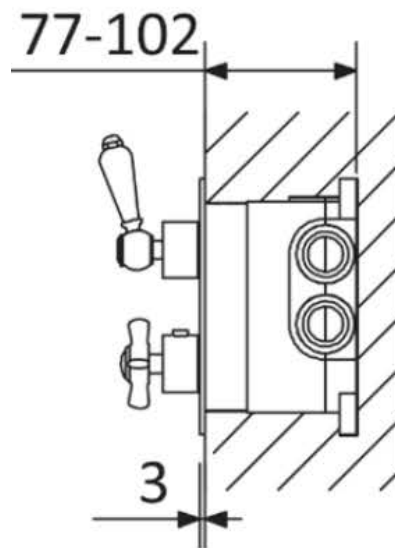

# london

concealed triple outlet shower valve

including easybox installation

The London collection draws inspiration from the Edwardian era, blending the grandeur of Victorian design with the simplicity of Art Deco. The ceramic indices and levers feature a subtle cream crackle glaze, hand-finished in Staffordshire—a region known for skilled ceramics craftsmen. Combining traditional materials like brass and ceramic with modern innovations, the collection features the EasyBox system for hassle-free installation. Crafted in lead free brass, it reflects a commitment to efficiency, design, and sustainable production.

Material	solid brass
Finish	chrome, nickel
Min. pressure	1 bar

## technical data

1. hot feed 3/4"
2. cold feed 3/4"
3. easy box
4. plaster guard & spirit level
5. thermostatic cartridge
6. diverter cartridge
7. outlet 1
8. outlet 2
9. outlet 3