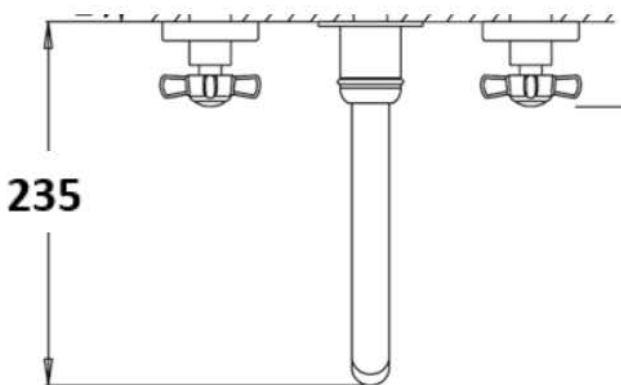

london xhead 3 hole wall mounted basin mixer

235mm spout including Easybox installation

The London collection draws inspiration from the Edwardian era, blending the grandeur of Victorian design with the simplicity of Art Deco. The ceramic indices and levers feature a subtle cream crackle glaze, hand-finished in Staffordshire—a region known for skilled ceramics craftsmen. Combining traditional materials like brass and ceramic with modern innovations, the collection features the EasyBox system for hassle-free installation. Crafted in lead free brass, it reflects a commitment to efficiency, design, and sustainable production.

Material	solid brass
Finish	chrome, nickel
Min. pressure	0.2 bar
Waste	not included

Aston Matthews For contact information and branch addresses please visit www.astonmatthews.co.uk

specifications / dimensions subject to manufacturing tolerances