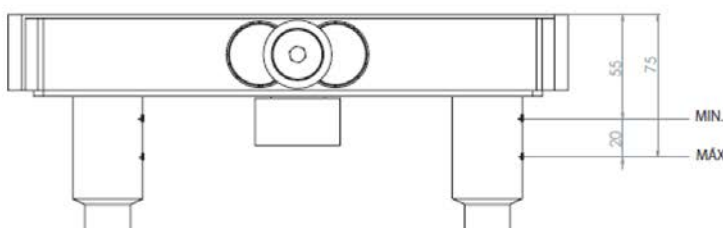

london xhead 3 hole wall mounted basin mixer

235mm spout including Easybox installation

The London collection draws inspiration from the Edwardian era, blending the grandeur of Victorian design with the simplicity of Art Deco. The ceramic indices and levers feature a subtle cream crackle glaze, hand-finished in Staffordshire—a region known for skilled ceramics craftsmen. Combining traditional materials like brass and ceramic with modern innovations, the collection features the EasyBox system for hassle-free installation. Crafted in lead free brass, it reflects a commitment to efficiency, design, and sustainable production.

Material	solid brass
Finish	chrome, nickel
Min. pressure	0.2 bar
Waste	not included

Aston Matthews For contact information and branch addresses please visit www.astonmatthews.co.uk

specifications / dimensions subject to manufacturing tolerances