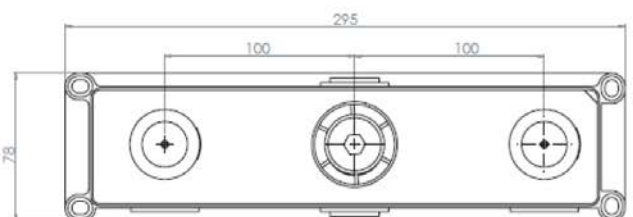

london xhead 3 hole wall mounted basin mixer

235mm spout including Easybox installation

The London collection draws inspiration from the Edwardian era, blending the grandeur of Victorian design with the simplicity of Art Deco. The ceramic indices and levers feature a subtle cream crackle glaze, hand-finished in Staffordshire—a region known for skilled ceramics craftsmen. Combining traditional materials like brass and ceramic with modern innovations, the collection features the EasyBox system for hassle-free installation. Crafted in lead free brass, it reflects a commitment to efficiency, design, and sustainable production.

Material	solid brass
Finish	chrome, nickel
Min. pressure	0.2 bar
Waste	not included

Aston Matthews For contact information and branch addresses please visit www.astonmatthews.co.uk

specifications / dimensions subject to manufacturing tolerances