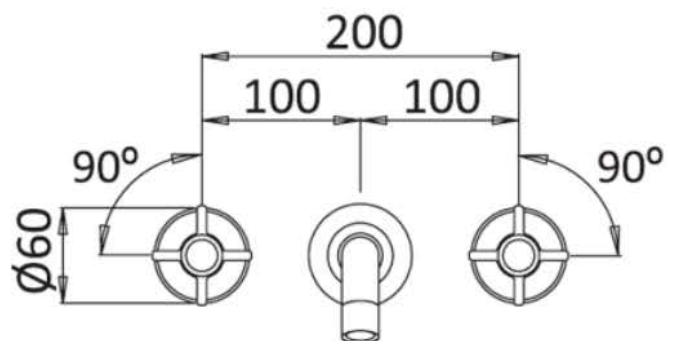

london xhead 3 hole wall mounted basin mixer

235mm spout including Easybox installation

The London collection draws inspiration from the Edwardian era, blending the grandeur of Victorian design with the simplicity of Art Deco. The ceramic indices and levers feature a subtle cream crackle glaze, hand-finished in Staffordshire—a region known for skilled ceramics craftsmen. Combining traditional materials like brass and ceramic with modern innovations, the collection features the EasyBox system for hassle-free installation. Crafted in lead free brass, it reflects a commitment to efficiency, design, and sustainable production.

Material	solid brass
Finish	chrome, nickel
Min. pressure	0.2 bar
Waste	not included

Aston Matthews For contact information and branch addresses please visit www.astonmatthews.co.uk

specifications / dimensions subject to manufacturing tolerances