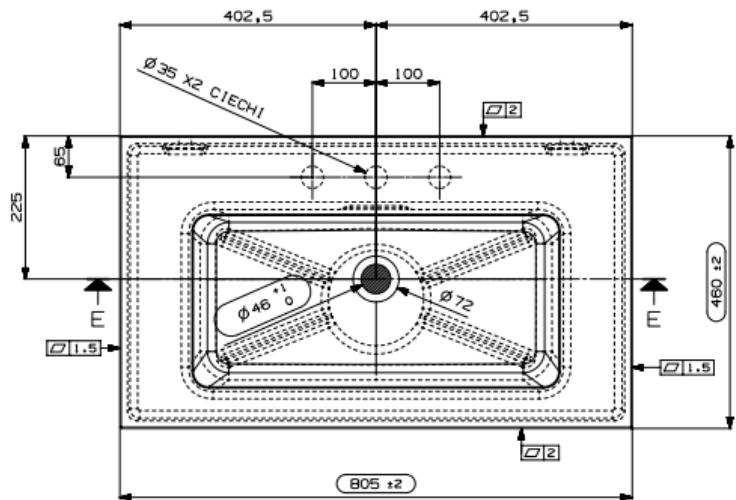

Astonian Lago

The Astonian Lago 800mm vanity unit offers an excellent solution for those seeking spacious storage and visual appeal in their bathroom. With its roomy double drawers, you can effortlessly organise all your bathroom essentials, from toiletries to towels. The integrated accessory compartment ensures that smaller items are always within easy reach.

The soft-close, push-to-open mechanism is ideal for early mornings or late nights when you don't want to disturb others.

The Basin is a defining feature, known for its robust, chunky design and wider lip, adding a unique visual element that sets it apart from standard sinks. This makes it perfect for households that appreciate a touch of luxury and character.

Created with low-maintenance materials, the Lago unit is designed to be easy to clean, retaining its fresh look with minimal effort. This makes it an excellent choice for busy families or individuals who desire a beautiful bathroom without the hassle of constant upkeep. Choose from 5 expertly chosen colours or opt for a bespoke shade by contacting our Showroom.

Colours Below: Pistachio, Dusky Pink, Ocean Blue, Peppermint & Seaweed

Front Elevation