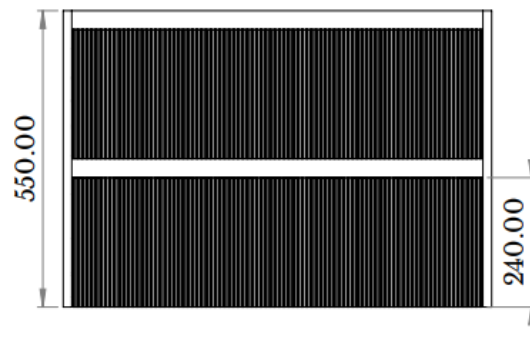

Astonian Lago

The Astonian Lago 800mm vanity unit offers an excellent solution for those seeking spacious storage and visual appeal in their bathroom. With its roomy double drawers, you can effortlessly organise all your bathroom essentials, from toiletries to towels. The integrated accessory compartment ensures that smaller items are always within easy reach.

The soft-close, push-to-open mechanism is ideal for early mornings or late nights when you don't want to disturb others.

The Basin is a defining feature, known for its robust, chunky design and wider lip, adding a unique visual element that sets it apart from standard sinks. This makes it perfect for households that appreciate a touch of luxury and character.

Created with low-maintenance materials, the Lago unit is designed to be easy to clean, retaining its fresh look with minimal effort. This makes it an excellent choice for busy families or individuals who desire a beautiful bathroom without the hassle of constant upkeep. Choose from 5 expertly chosen colours or opt for a bespoke shade by contacting our Showroom.

Colours Below: Pistachio, Dusky Pink, Ocean Blue, Peppermint & Seaweed

Front Elevation