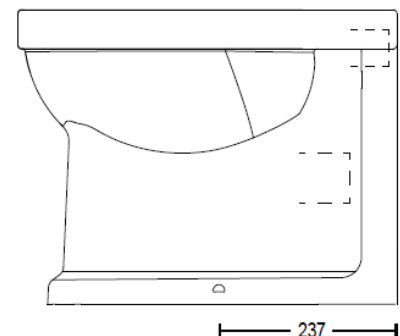

Seat requires seat installation prior to WC Installation, or Topfix hinges.

In stock for immediate delivery.

380

415

535

360

180

237