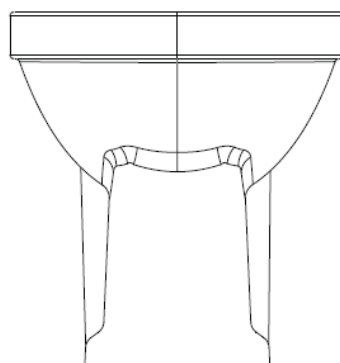

carlton 1823 back to wall pan

Aston Matthews Carlton 1823 sanitaryware, exclusively made in Italy, blends timeless craftsmanship with Art Deco elegance. Designed with a distinct Art Deco influence, it offers a range of configurations, including close coupled, low level, back to wall, and high level models. Each piece is meticulously crafted to reflect the era's luxury and style, offering a statement in any bathroom. The finishes available include chrome, nickel, brushed nickel, polished brass, brushed brass, and aged brass, providing a variety of options to complement diverse interior designs. Aston Matthews brings a touch of Italian refinement to traditional bathroom settings.

Seat requires seat installation prior to WC Installation, or Topfix hinges.

In stock for immediate delivery.

380

415

535

360

180

237