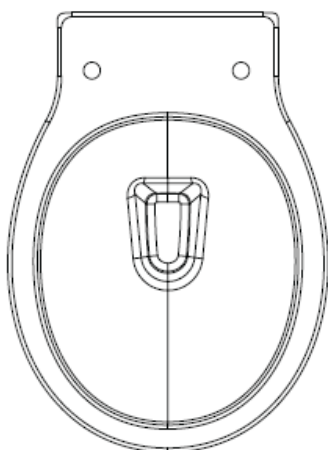

carlton 1823 back to wall pan

Aston Matthews Carlton 1823 sanitaryware, exclusively made in Italy, blends timeless craftsmanship with Art Deco elegance. Designed with a distinct Art Deco influence, it offers a range of configurations, including close coupled, low level, back to wall, and high level models. Each piece is meticulously crafted to reflect the era's luxury and style, offering a statement in any bathroom. The finishes available include chrome, nickel, brushed nickel, polished brass, brushed brass, and aged brass, providing a variety of options to complement diverse interior designs. Aston Matthews brings a touch of Italian refinement to traditional bathroom settings.

Seat requires seat installation prior to WC Installation, or Topfix hinges.

In stock for immediate delivery.

380

415

535

360

180

237